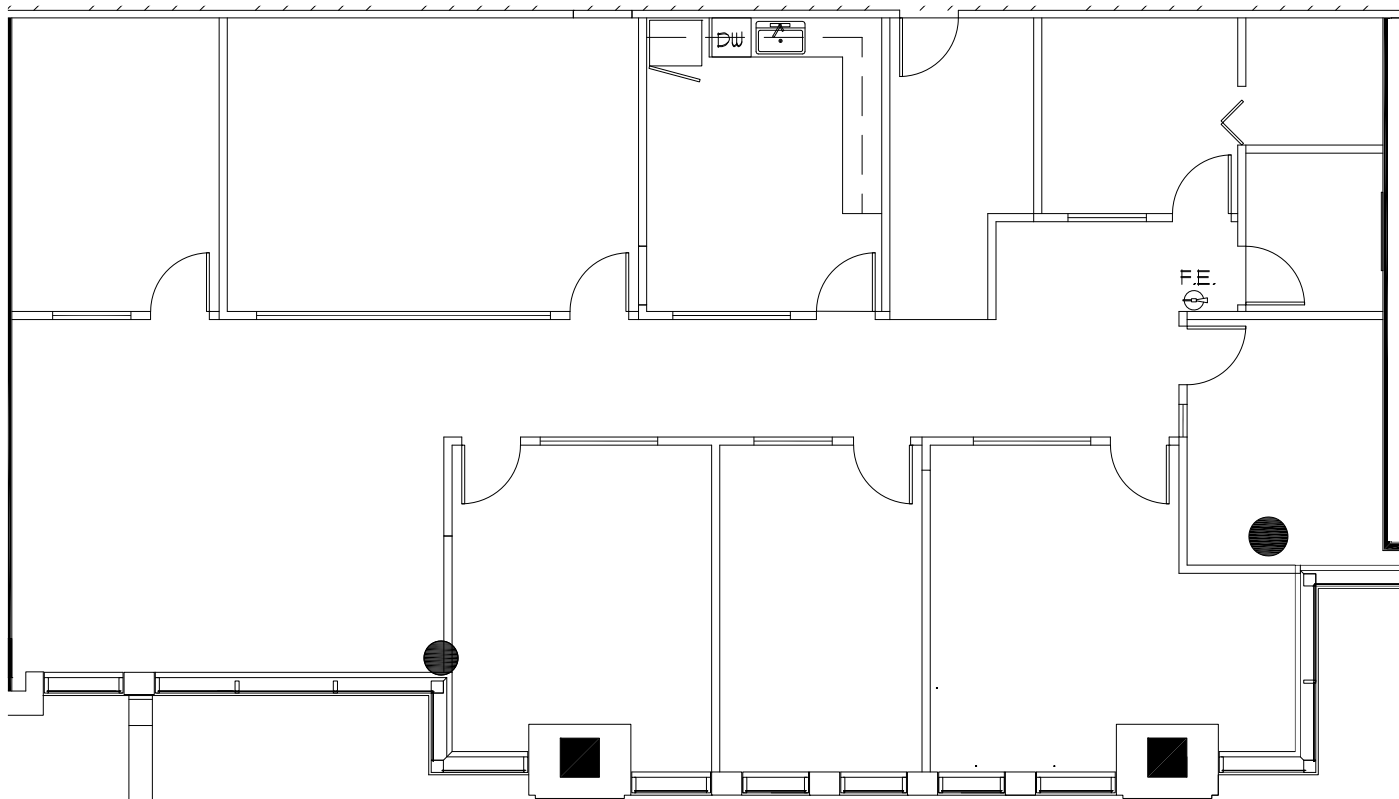

# ROYAL PALM II OFFICE PARK

LINCOLN  
PROPERTY  
COMPANY

900 S. PINE ISLAND ROAD,  
PLANTATION, FL 33324

**SUITE 380 | 3,033 SF**

BLANCA COMMERCIAL REAL ESTATE, INC.  
LICENSED REAL ESTATE BROKER | BLANCACRE.COM