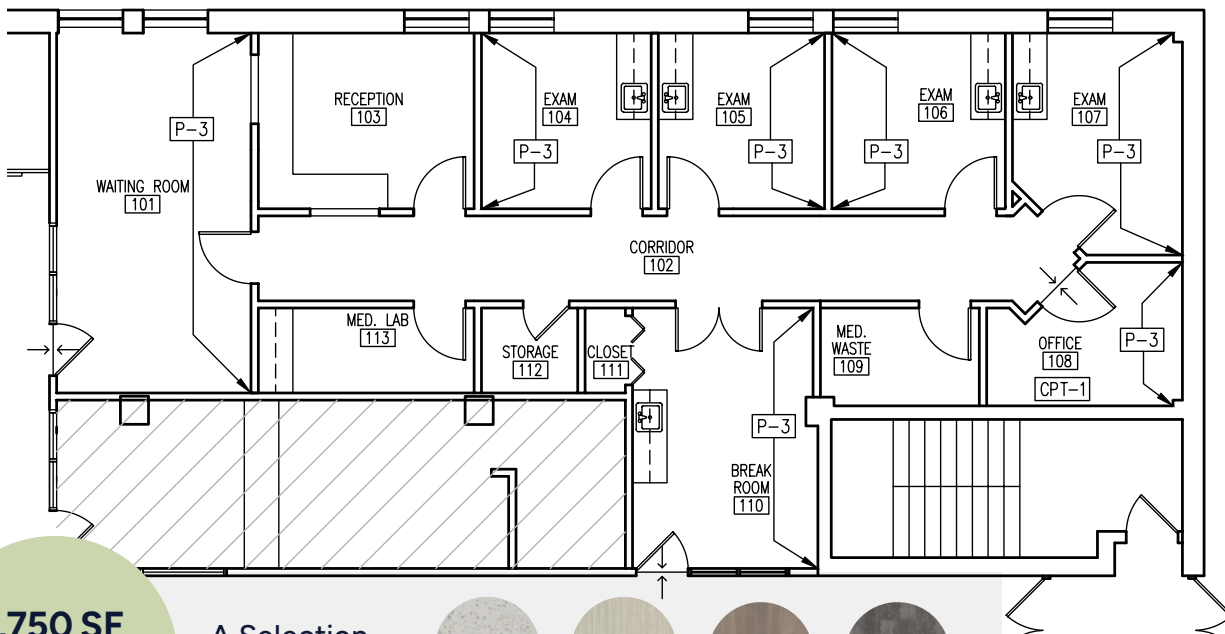

EMPIRE MEDICAL BUILDING

200 Hospital Drive
Glen Burnie, MD

Delivering Mid-January

Thoughtfully Designed Medical Space – Move-In Ready!

Suite 100 at 200 Hospital Drive is being upgraded to deliver 1,750 SF of modern, first-floor office space. With clean, contemporary

finishes and a versatile layout, the suite provides an ideal environment for teams looking to enhance their work experience.

1,750 SF
of New Space
Available

A Selection
of Suite 100's
New Finishes

Schedule a Showing Today!