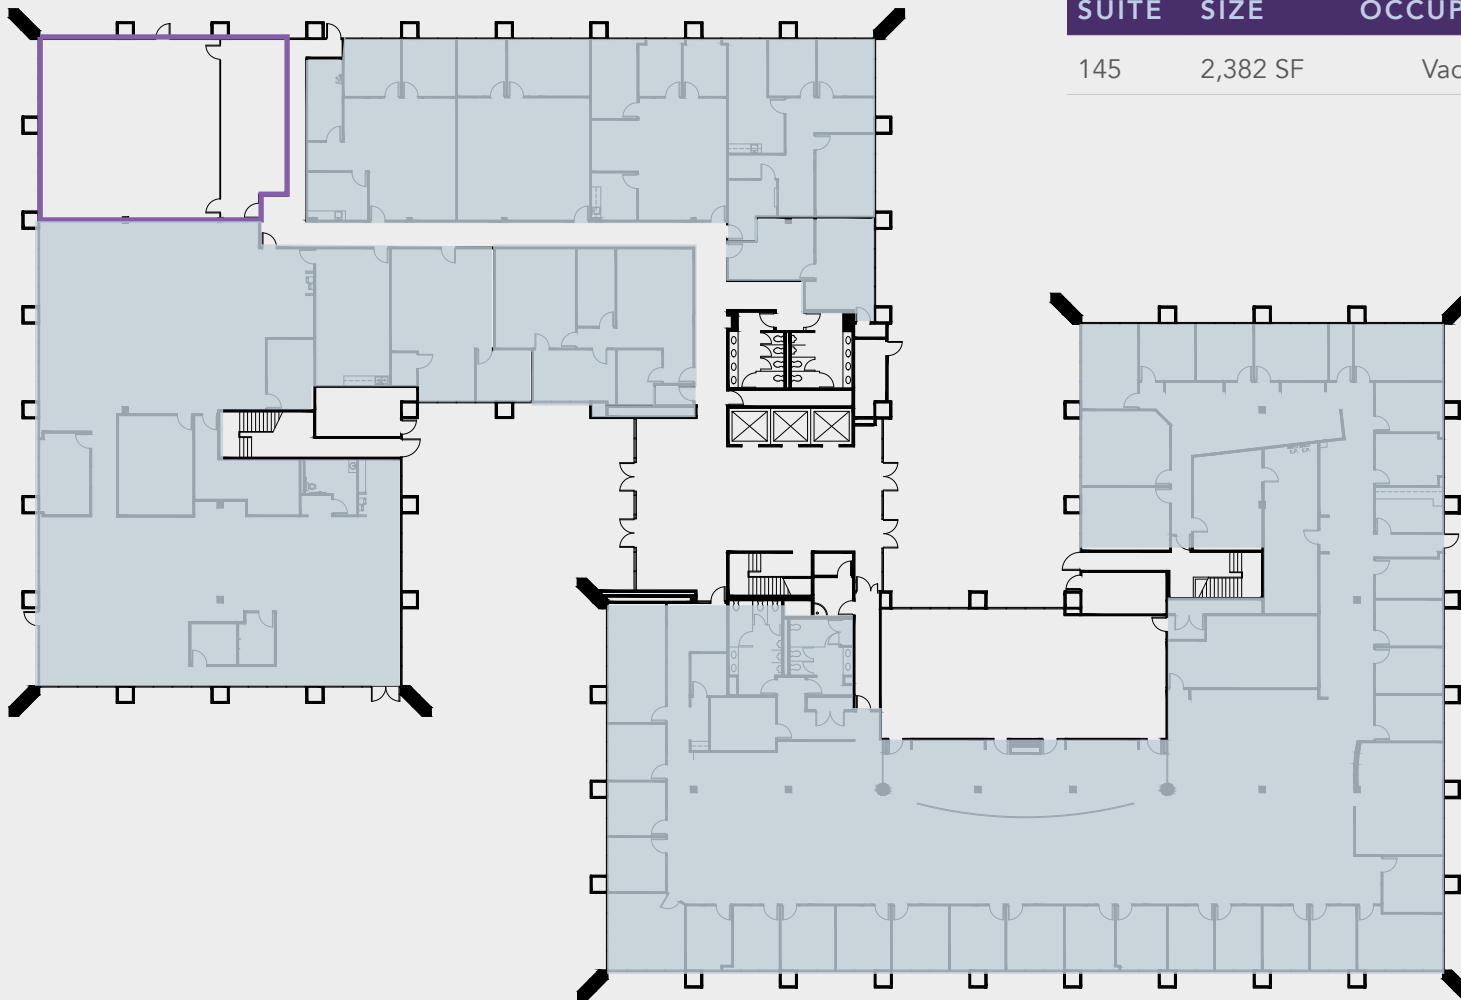

# FIRST FLOOR

SUITE 145

## AVAILABILITIES

SUITE	SIZE	OCCUPANCY	VIDEO LINK
145	2,382 SF	Vacant	