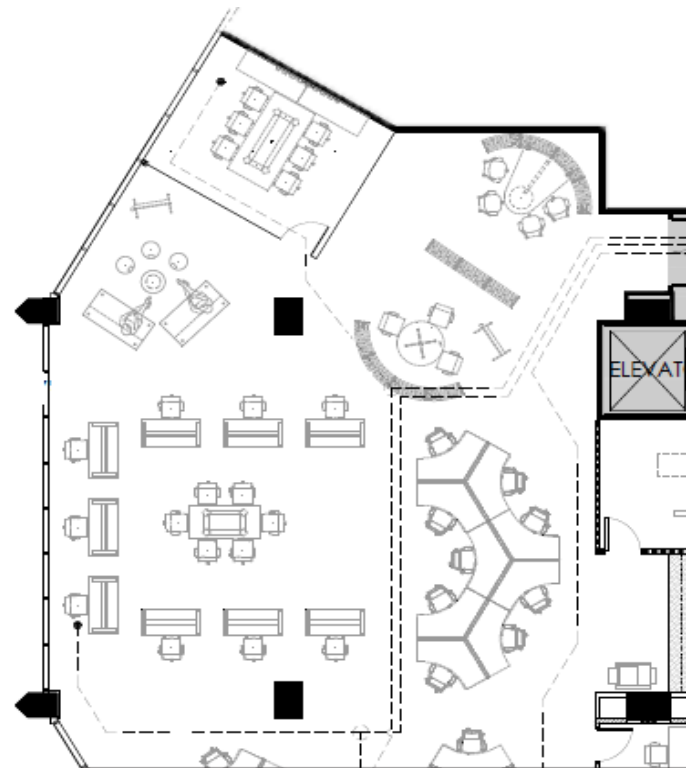

# BRICKELL CITY TOWER

80 SW 8TH ST  
MIAMI FL 33130

## SUITE 2630 | 3,175 RSF

VIEW  
Matterport®

BANYAN STREET  
REAL ESTATE FUNDS