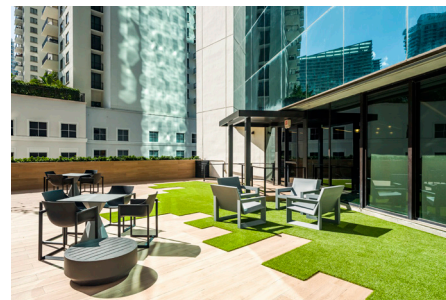

# BRICKELL CITY TOWER

80 SW 8TH ST  
MIAMI FL 33130