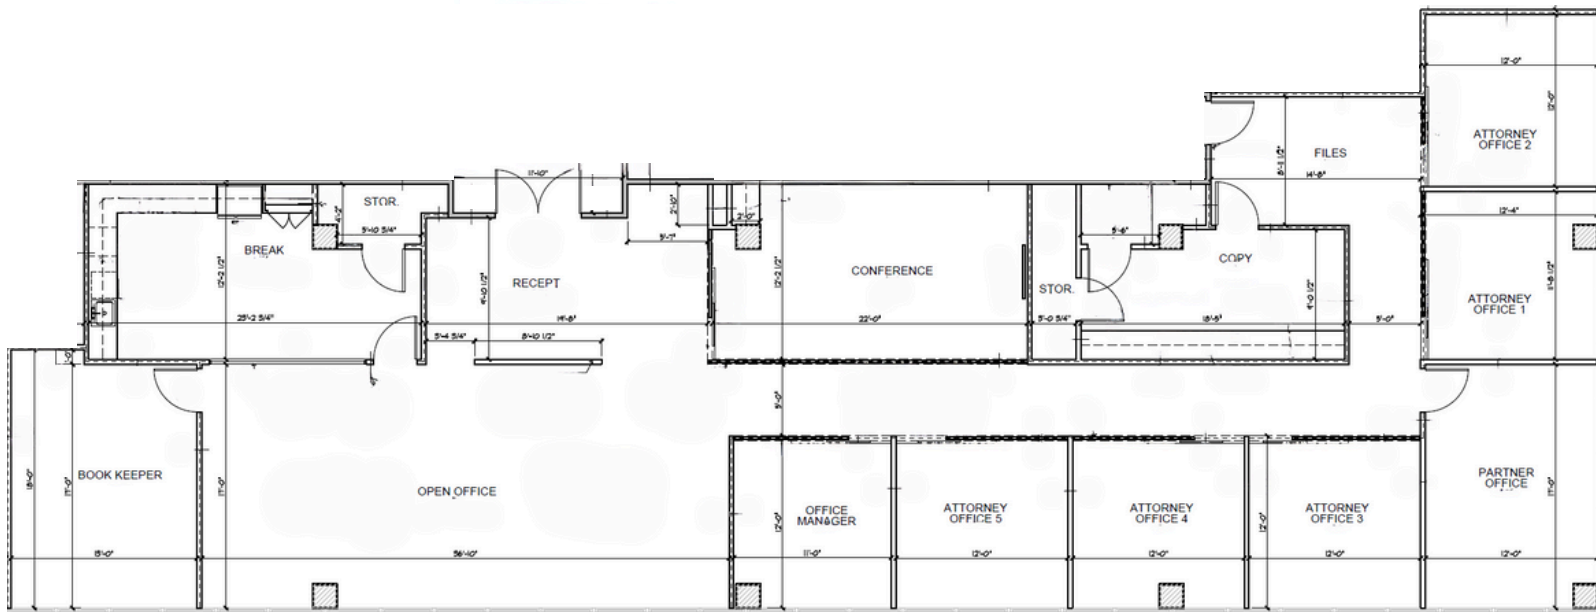

Tower 1555

1555 Palm Beach Lakes Blvd
West Palm Beach, FL 33401

Suite 530 | 4,112 SF

For more information please contact:

Kevin Probel
Senior Managing Director
kevin.probel@jll.com
+1 561 676 2131

Kevin McCarthy
Senior Managing Director
kevin.mccarthy@jll.com
+1 561 292 2668