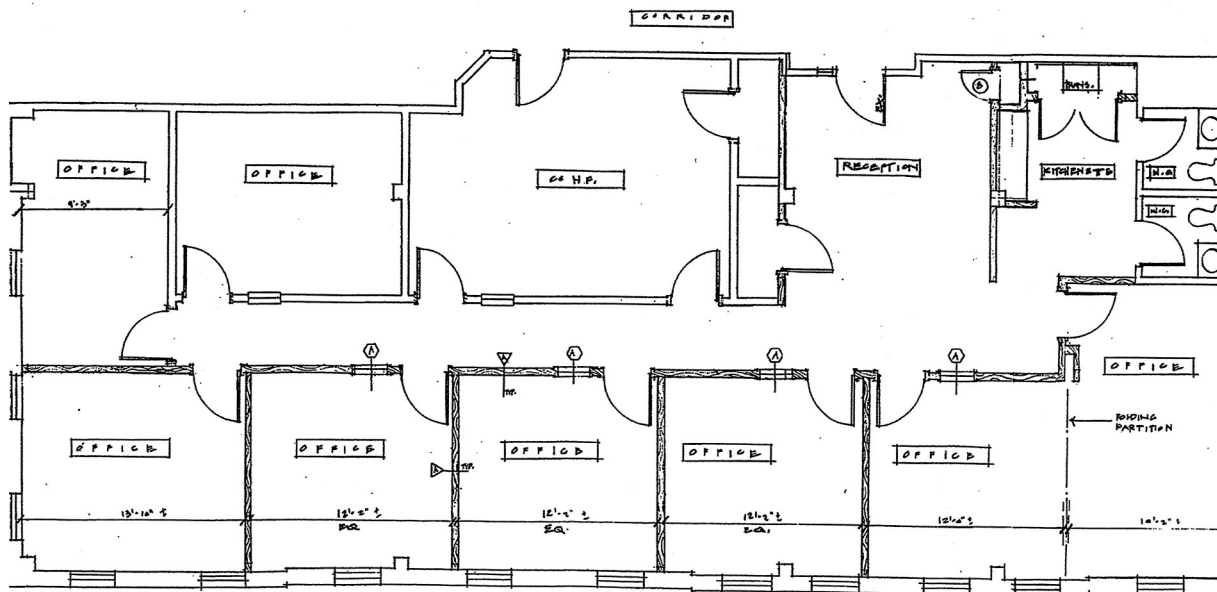

Westford Real Estate

234 Littleton Road ♦ Suite 1E ♦ Westford ♦ MA

222 Littleton Road ♦ Westford, MA 01886 ♦ 978-692-4884

www.westforrealestate.net

All information is gathered from third parties and is believed to be reliable but not guaranteed to be accurate.