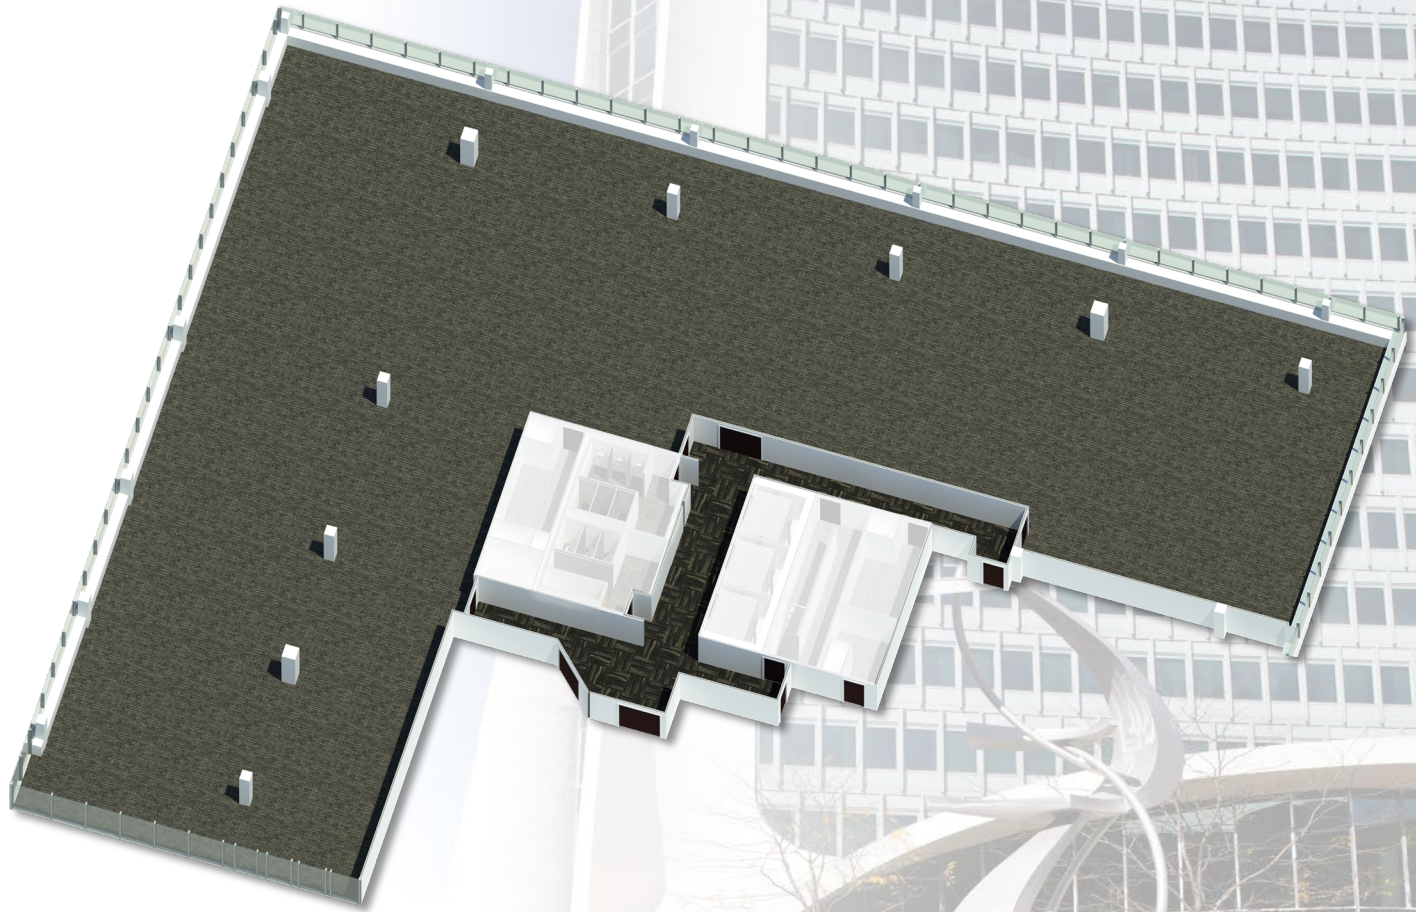

3 LANDMARK SQUARE

3RD FLOOR - 14,384 RSF
STAMFORD, CT

Contact Our Leasing Team:

Larry Kwiat
203-363-2341
larry.kwiat@reckson.com

Willard Overlock
914-872-4729
willard.overlock@reckson.com

RECKSON
www.reckson.com

All information is from sources deemed reliable and submitted subject to errors, omissions, change of price, rental, prior sale and withdrawal without notice.

3 LANDMARK SQUARE

3RD FLOOR - 14,384 RSF

STAMFORD, CT