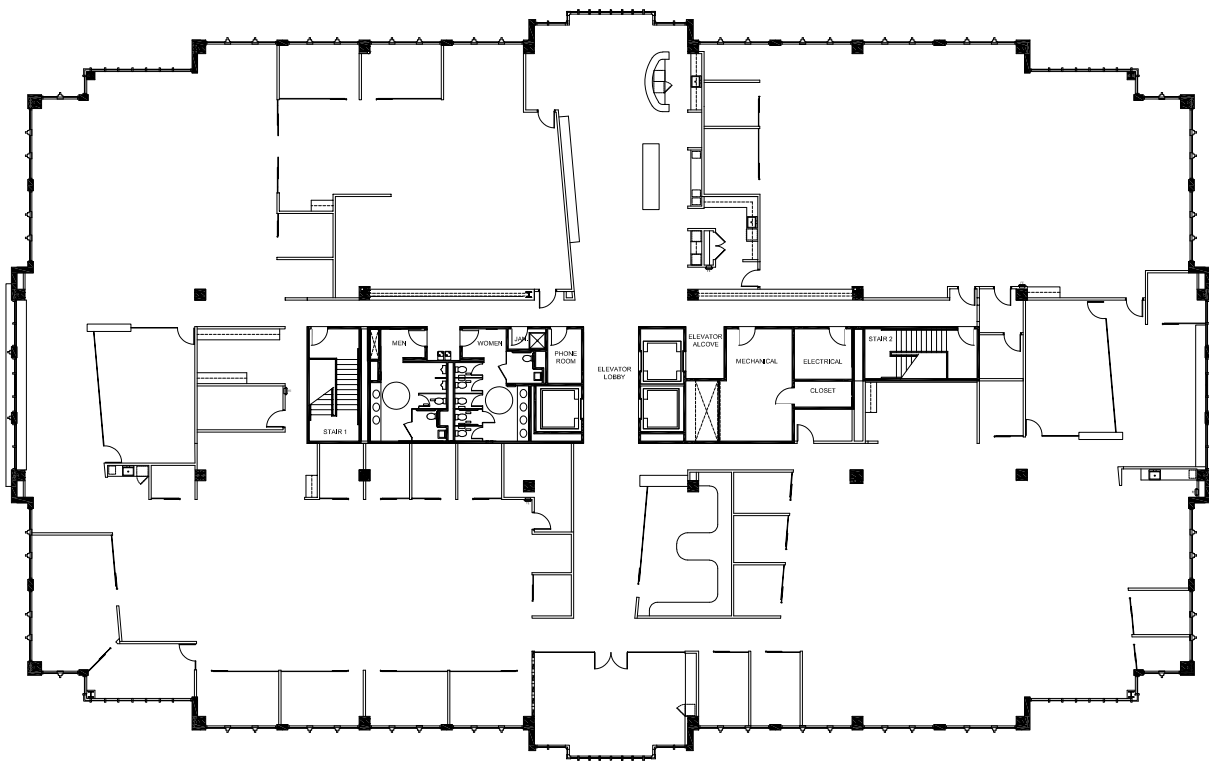

HIDDEN RIVER CORPORATE PARK | TAMPA, FL 33637

HIDDEN RIVER

HIDDEN RIVER III

14055 Riveredge Drive
Tampa, FL 33637

SUITE 600 26,141 SF

For More Information

ROXANNE KEMPH

Senior Vice President