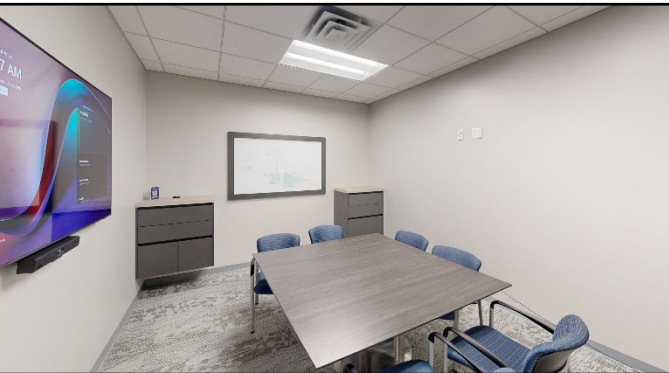

300 Las Olas Place

Class A Office - 7th Floor Space Available

Suite 710

For More Information Please Contact:
Michael S. Talmadge
mtalmadge@echelonre.com
727.214.4650

ECHELON