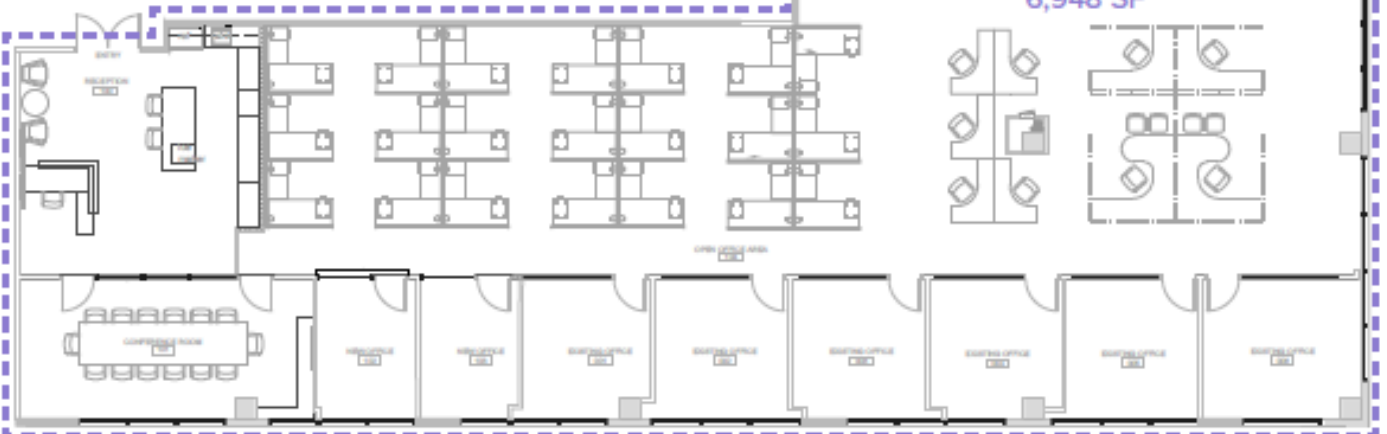

For More Information Please Contact:

Michael S. Talmadge

mtalmadge@echelonre.com

727.214.4650

ECHELON