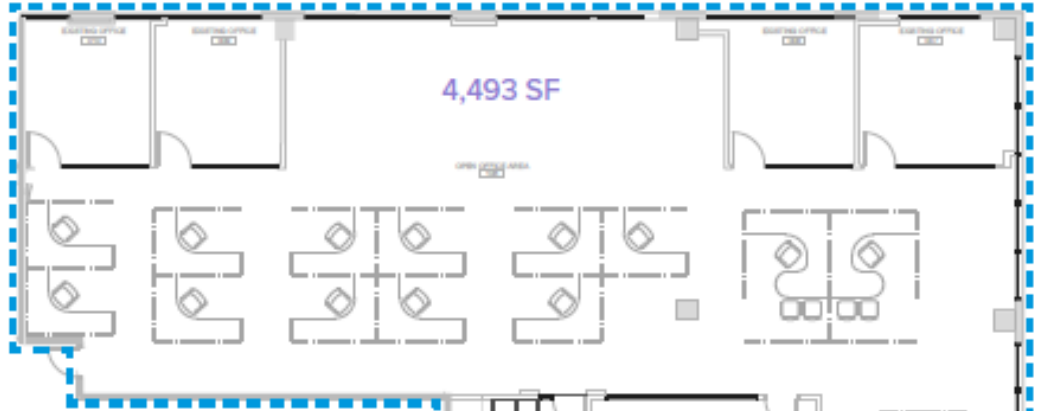

300 Las Olas Place

Class A Office - 7th Floor Space Available

Suite 710: can be subdivided

4,493 SF

4,493 RSF

6,948 RSF

11,441 RSF Total Available