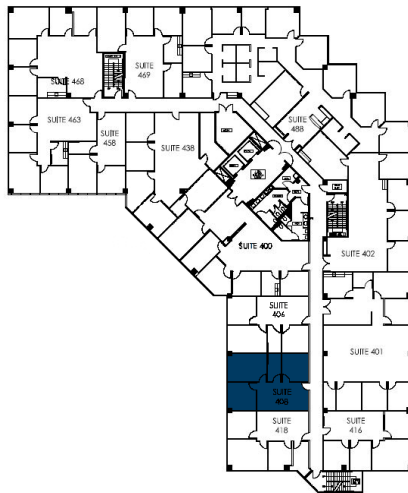

17700 CASTLETON STREET  
SUITE #408  
964 RSF

**LEASING INFORMATION**

ARNEL COMMERCIAL PROPERTIES

626.912.7700