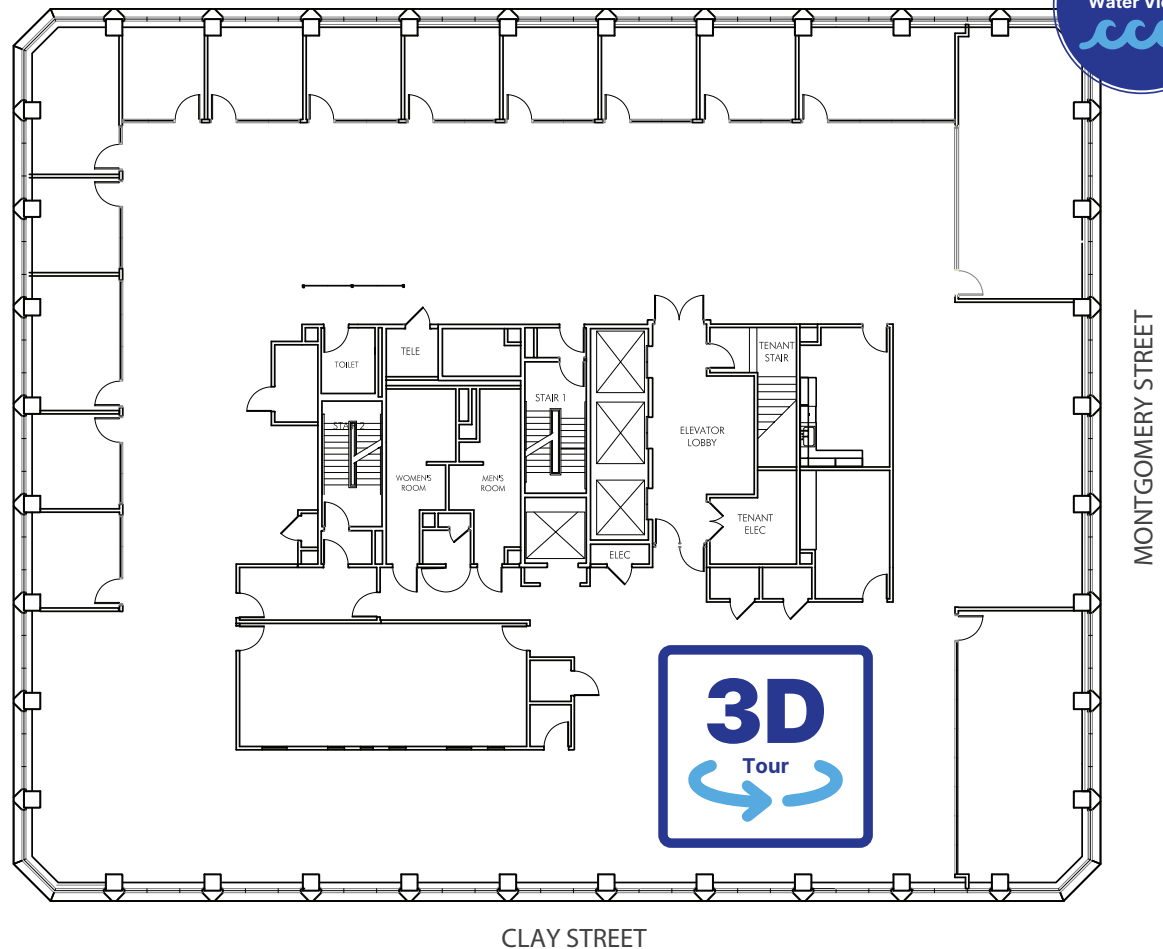

Suite 1600

14,349 RSF

- Full floor identity
- Recently improved
- 2 large conference rooms
- 13 glass front offices
- Kitchen
- 2 phone rooms
- Additional restroom
- Server room
- Bay and City views
- Available now

601

Kelly Glass
415.322.5062
kelly.glass@avisonyoung.com
RE Lic #01335179

Colton Hanley
415.913.8699
colton.hanley@avisonyoung.com
RE Lic #02089768

Elliot Ashkenazy
415.596.6886
elliott.ashkenazy@avisonyoung.com
RE Lic: 02280616