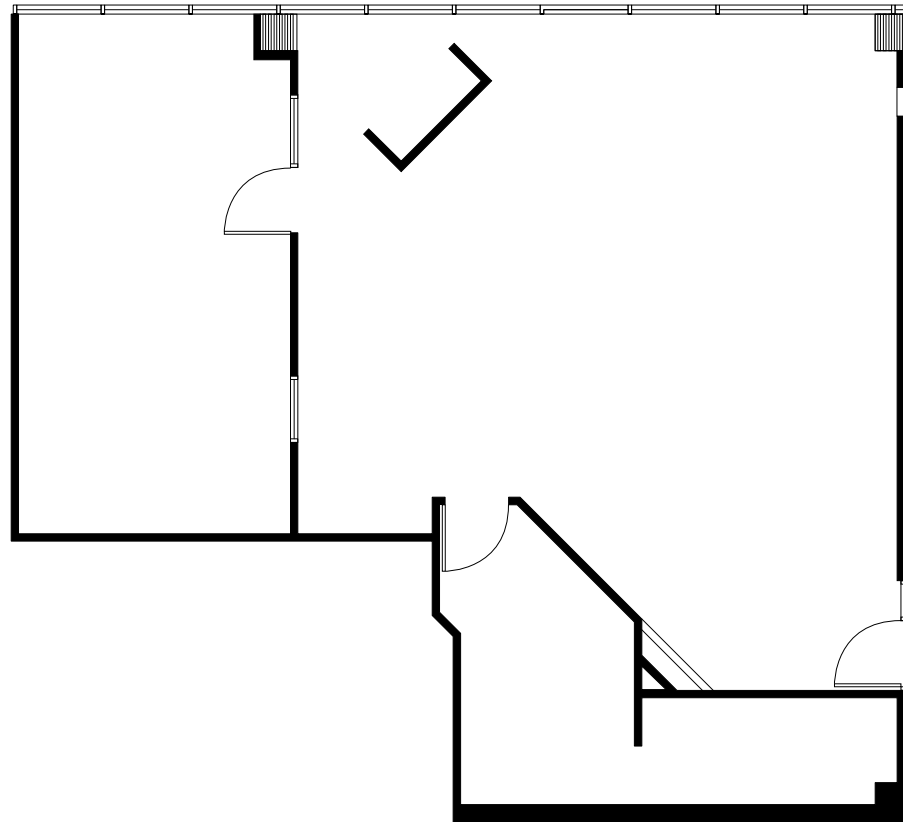

RADICE I
600 Corporate Drive

SUITE: 105 | 1,343 SF

For more information, please contact:

DEANNA LOBINSKY

Executive Director

+1 954 377 0489

deanna.lobinsky@cushwake.com

CHASE KULP