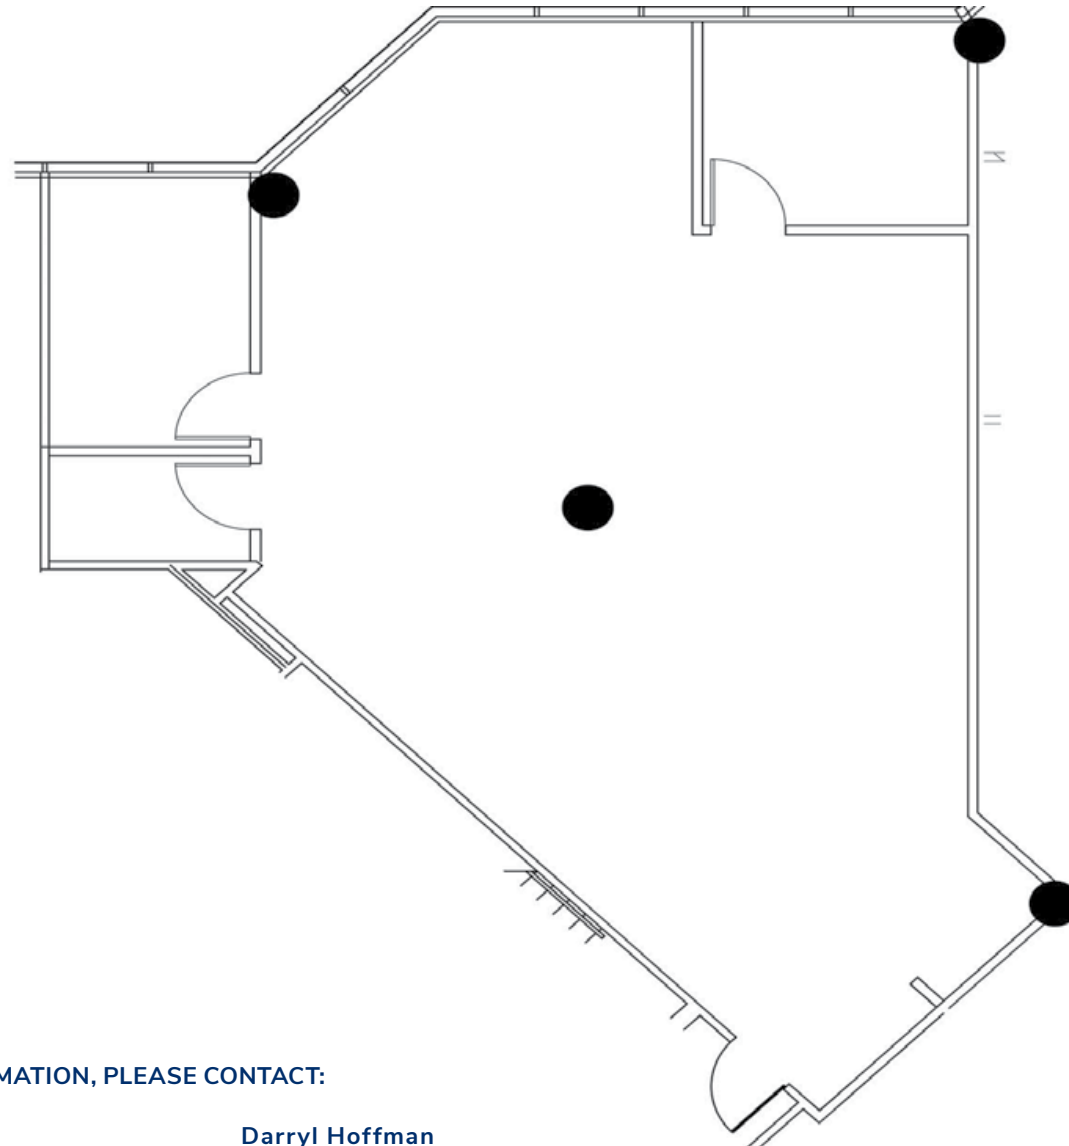

Maitland Colonnades

2301 LUCIEN WAY MAITLAND, FL

SUITE 190
1,784 RSF

FOR LEASING INFORMATION, PLEASE CONTACT:

John Gilbert
john.gilbert@streamrealty.com
+1 407 982 8626

Darryl Hoffman
darryl.hoffman@streamrealty.com
+1 407 982 8588