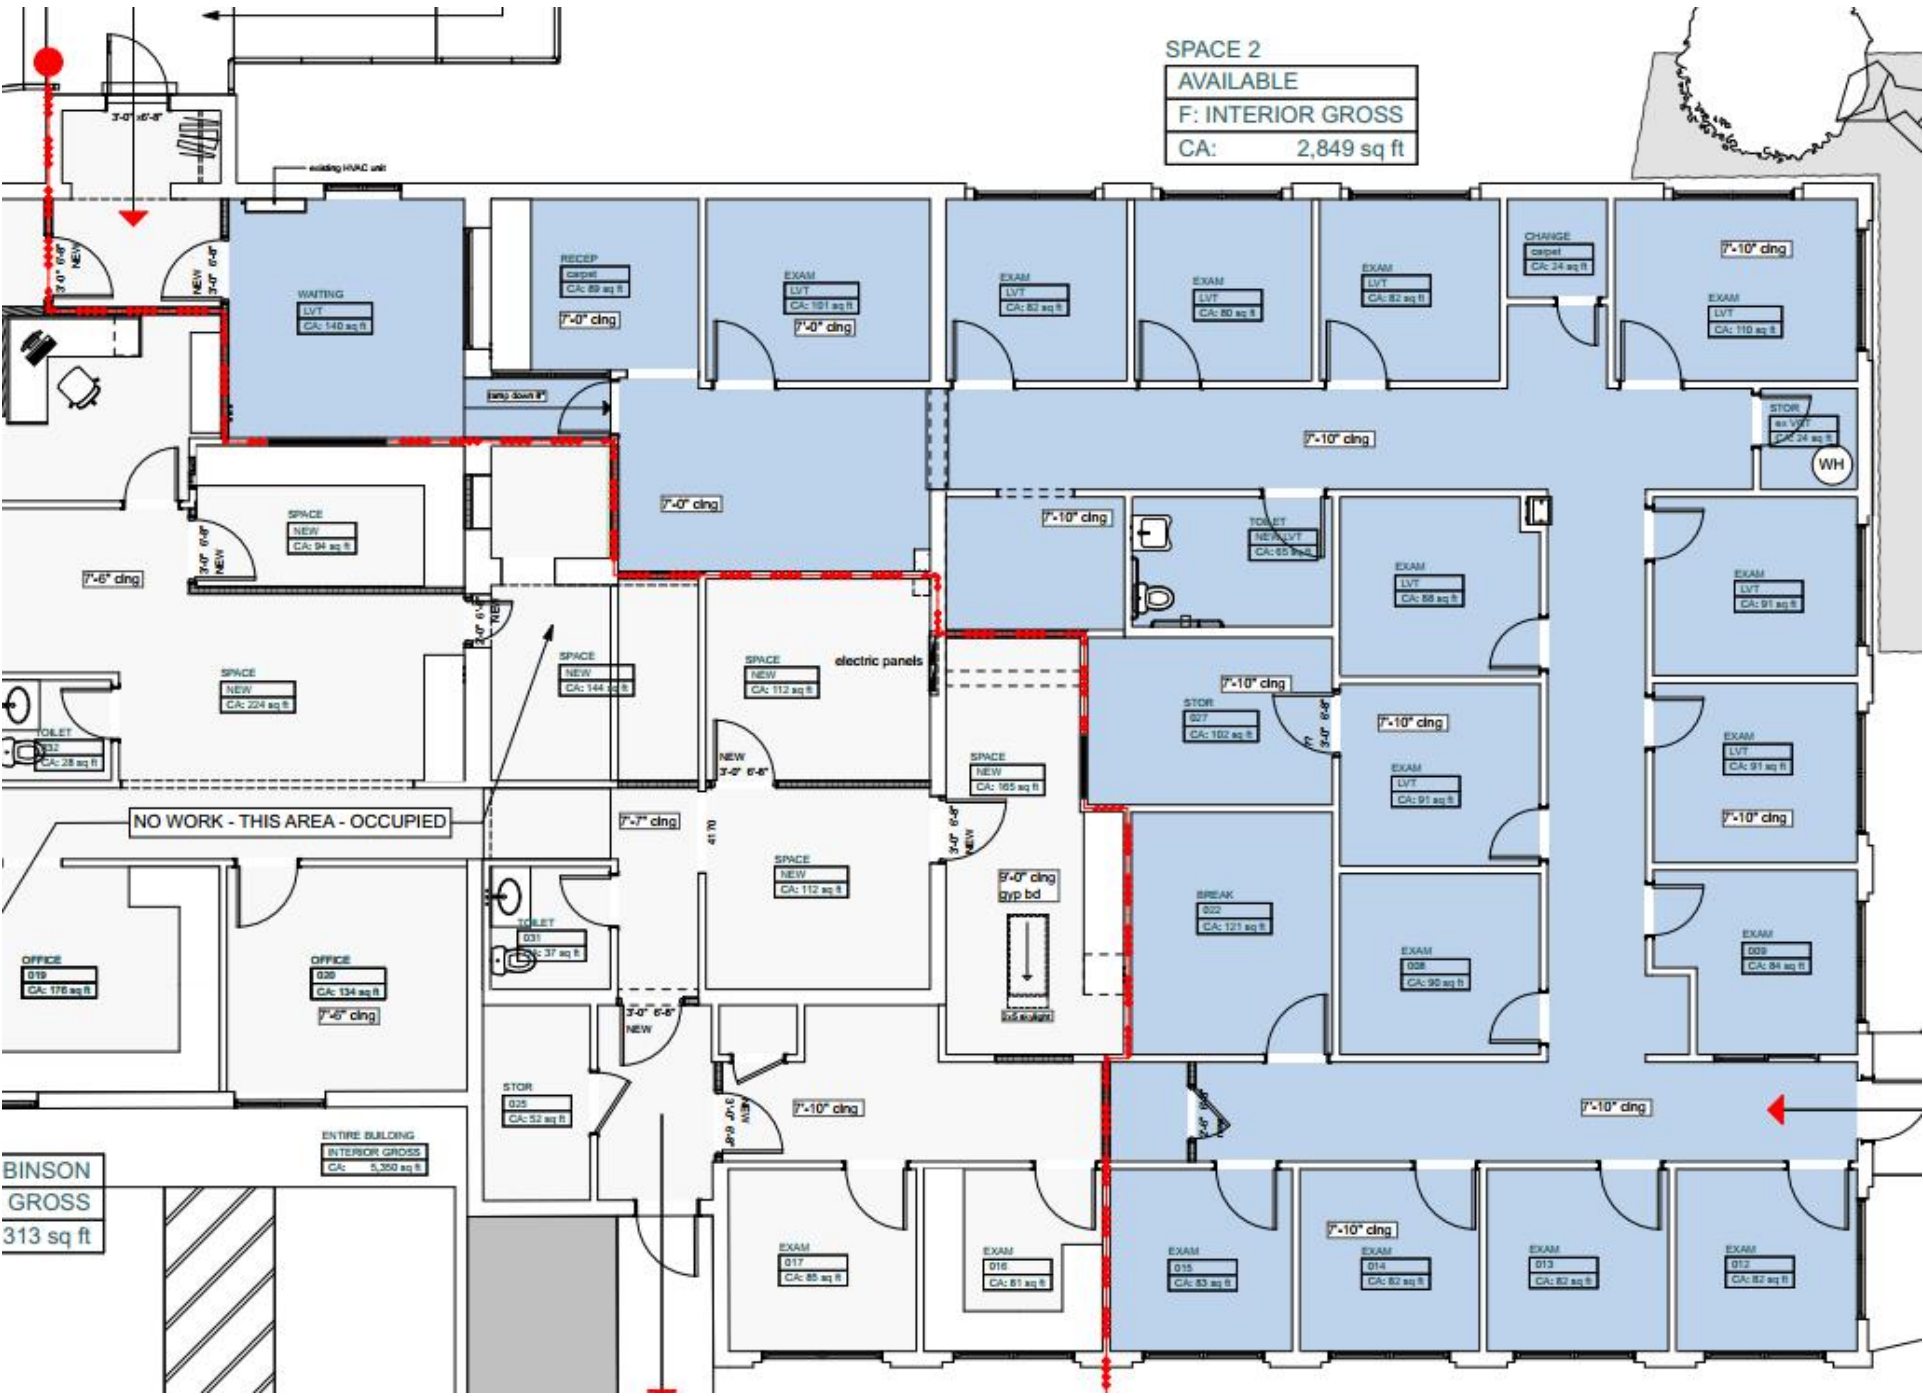

SPACE 2
 AVAILABLE
 F: INTERIOR GROSS
 CA: 2,849 sq ft

BINSON
 GROSS
 313 sq ft

ENTIRE BUILDING
 INTERIOR GROSS
 CA: 5,360 sq ft

NO WORK - THIS AREA - OCCUPIED