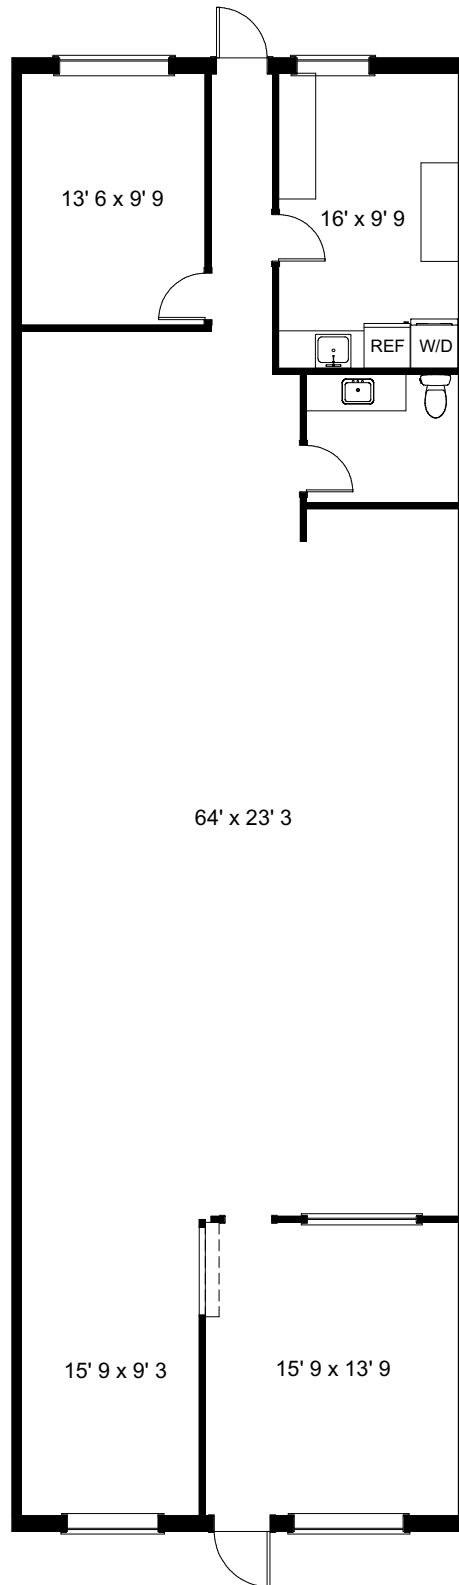

18070 S.TAMIAMI TRAIL
SUITE 115
FORT MYERS, FL

TOTAL USABLE AREA 1915 sq. ft.

This floor plan is created from field measurements. The usable area calculations are based upon measurements from outside exterior walls to center of demising walls