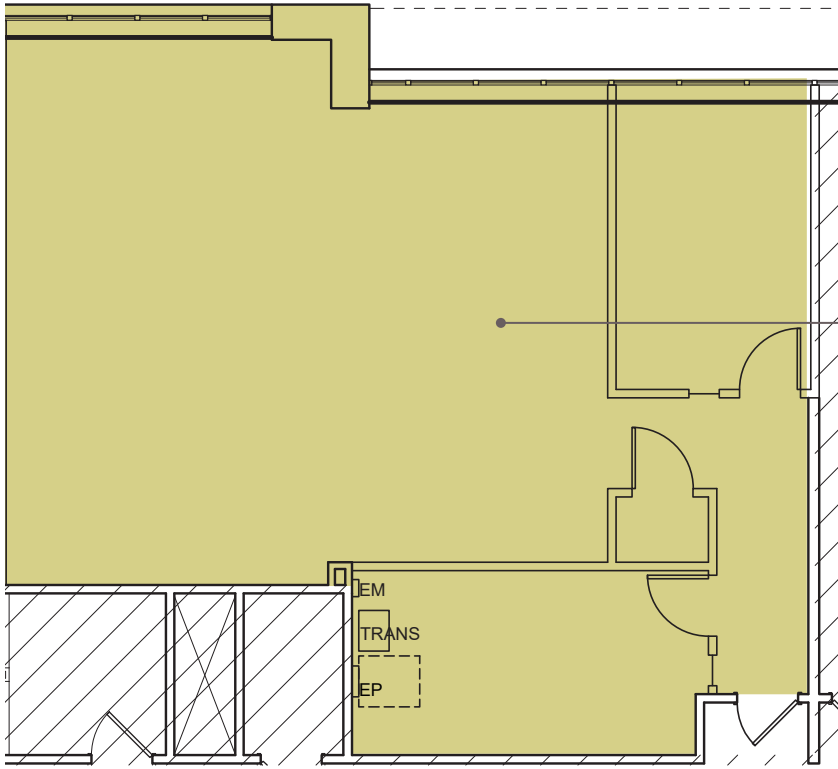

CHESTERBROOK

701

LEE RD

First Floor Availabilities

Suite 104
1,427 SF

JLL | Jones Lang LaSalle Brokerage, Inc.
550 Swedesford Road, Suite 260
Wayne, PA 19087

Doug Newbert
610.249.2273
doug.newbert@jll.com

Mike MacCroy
610.249.2270
mike.maccroy@jll.com