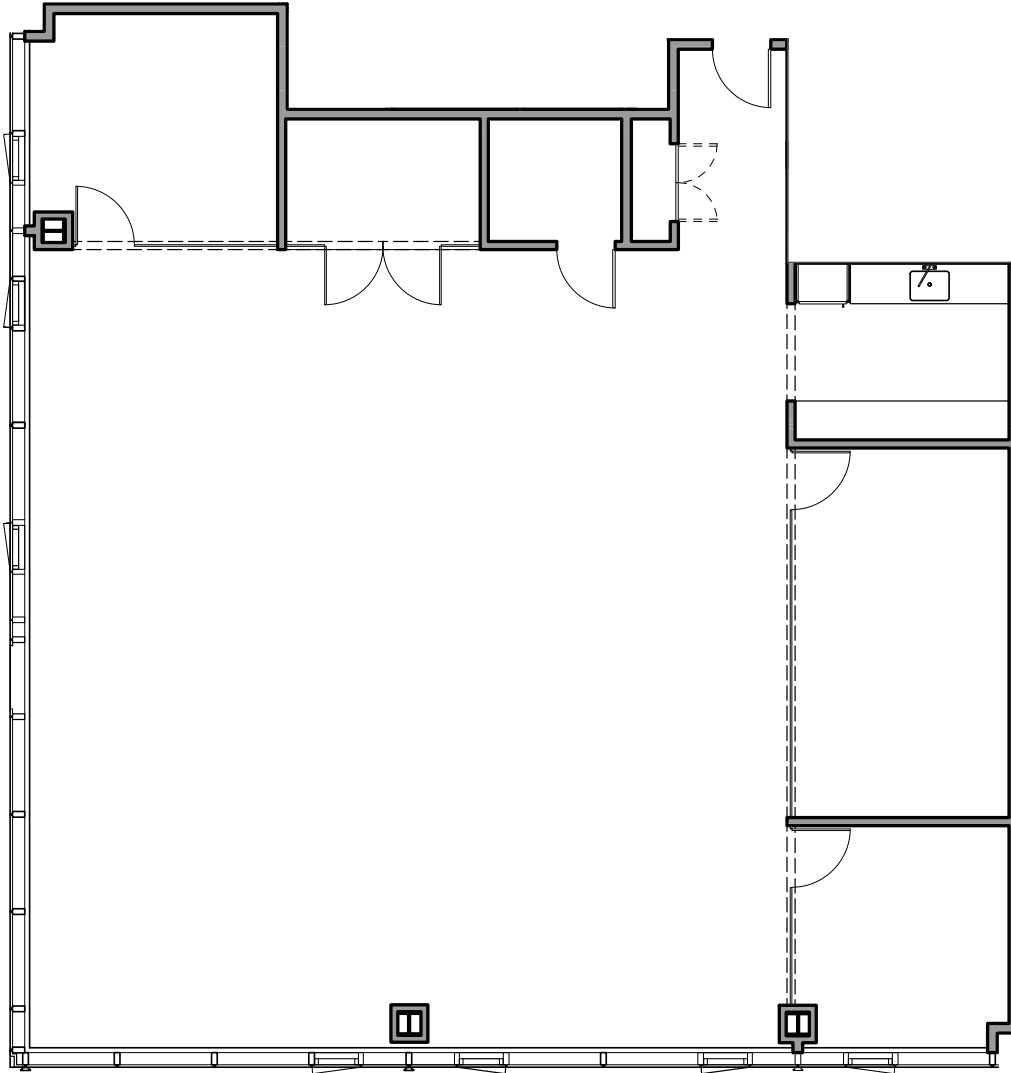

THE REFINERY

at Domino

10TH FLOOR - UNIT 1008
3,715 RSF

Features:

- Corner suite with two sides of light
- Two (2) conference rooms
- Two (2) offices
- One (1) phone room
- Open seating for 25
- IT closet
- High-end pantry
- Exposed 12'6" ceilings