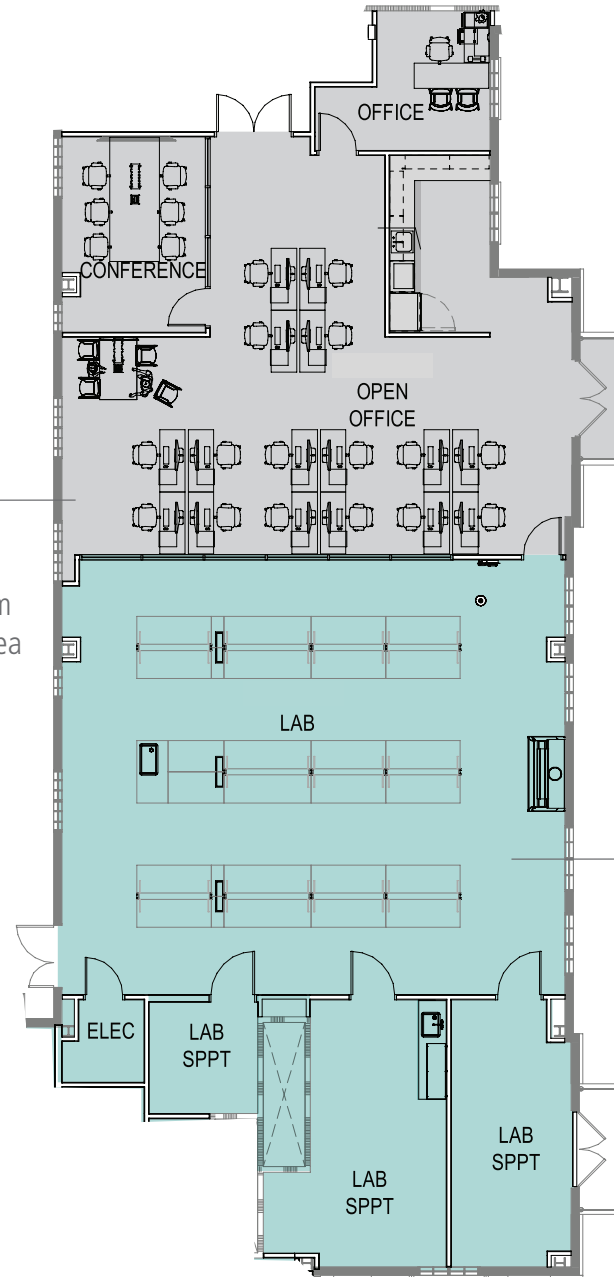

# 12250 EL CAMINO REAL

Third Floor TURN-KEY plan

## Suite 320

± 5,100 RSF

Virtual Tour

- Office (Turn-Key)
- 16 Workstations
  - 1 Private Office
  - (1) 6 Person Conference Room
  - (1) 4 Person Collaboration Area
  - Break Room with Appliances

- Lab
- 3 Benches
  - 3 Lab Support Rooms
  - 1 Lab Support Sink
  - 1 6Ft Fume Hood
  - 1 Emergency Shower
  - 1 Electrical Room