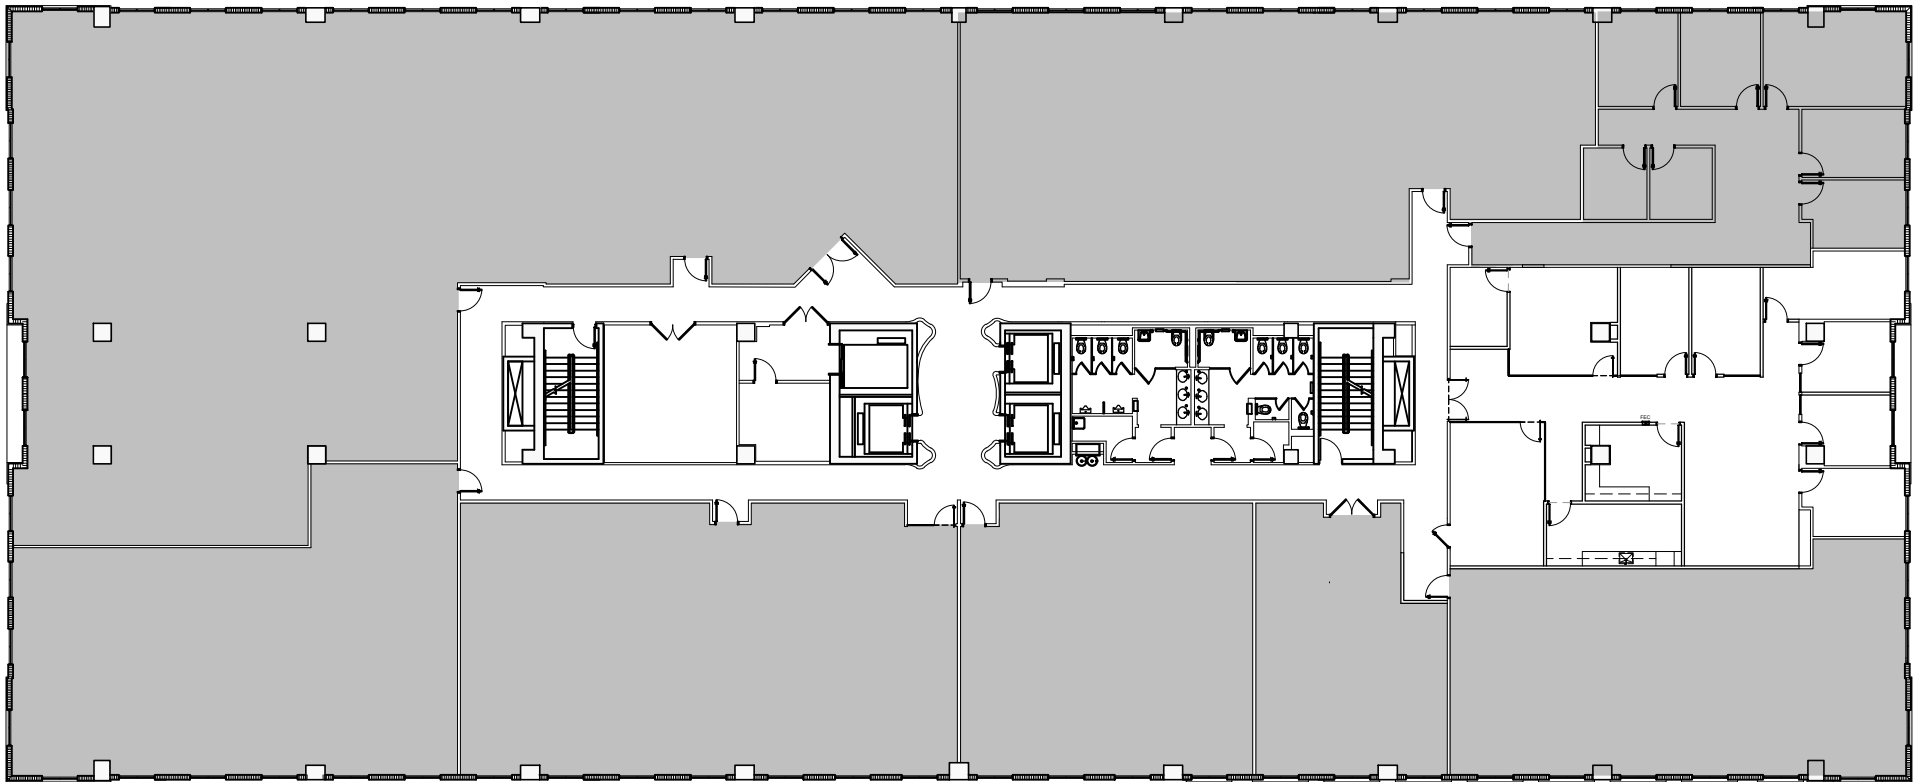

insight
design

1900 N. Bayshore
Drive - #204-A
Miami, Florida
3 3 1 3 2
305.545.4964

4000 Ponce de Leon

Suite 5XX / Proposed Space Plan

5TH FLOOR

PROJECT NO:	1806-49
DRAWN BY:	I.M.
DATE:	12/02/25
SCALE:	N.T.S.
SHEET NO:	SK-1