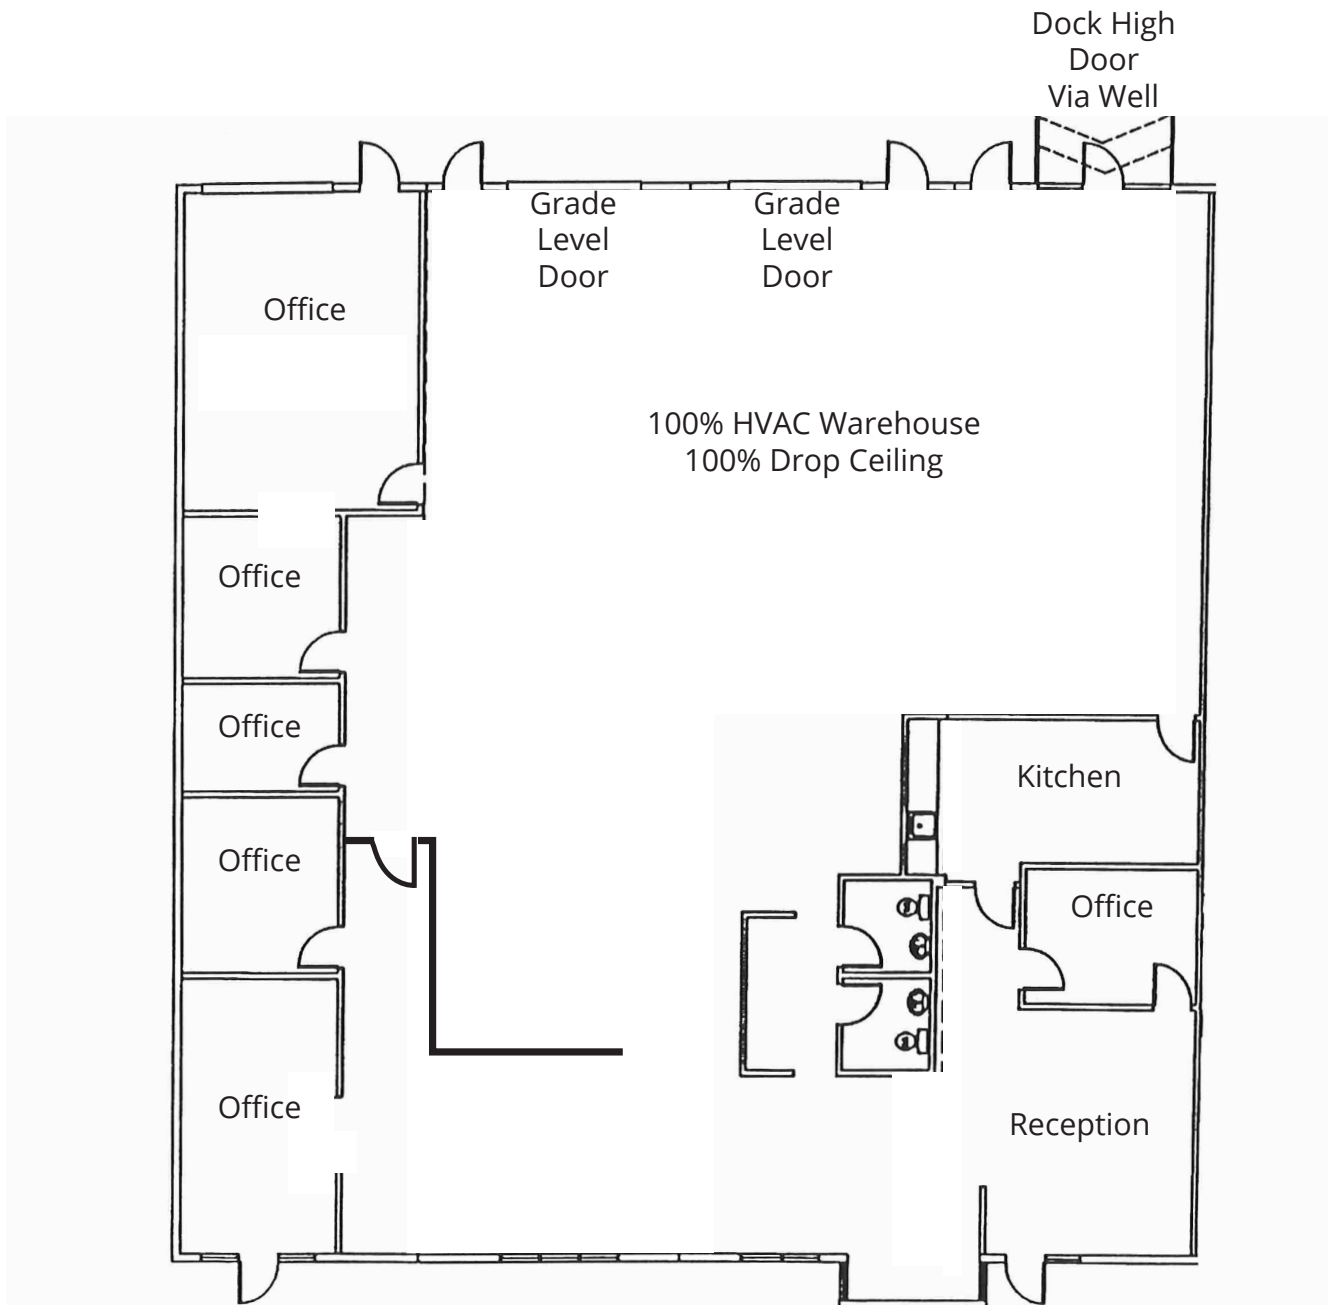

## Floor Plan

Bldg 608 | 3457-3461 Parkway Center Court Suite I-L  
6,400± sf

**For further  
information**

**Lisa Bailey, SIOR**  
Principal  
+1 407 440 6645  
lisa.bailey@avisonyoung.com

avisonyoung.com