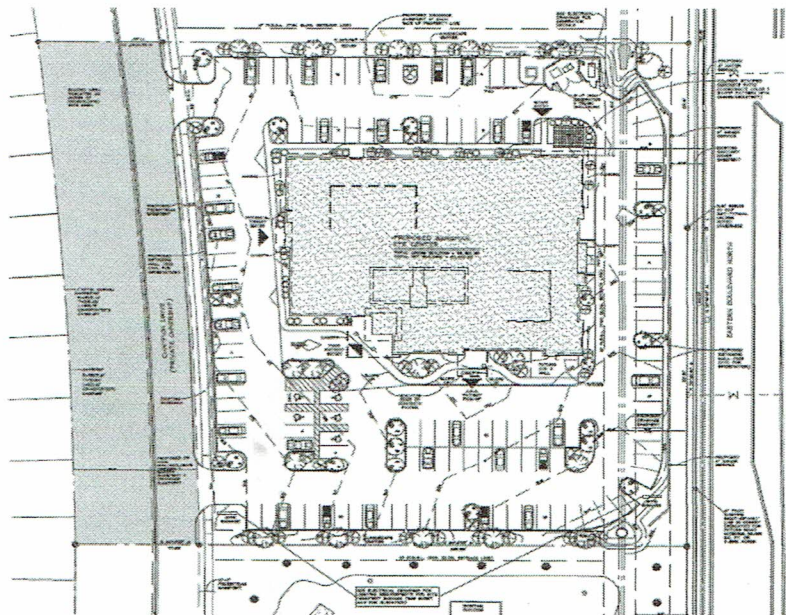

MEDICAL/OFFICE SPACE FOR LEASE

220 CHAMPION DRIVE, HAGERSTOWN, MD

FLOOR PLAN

SITE PLAN

4,600 SF MEDICAL SPACE - Part of Class-A Building - Ready for TI

Building Plan