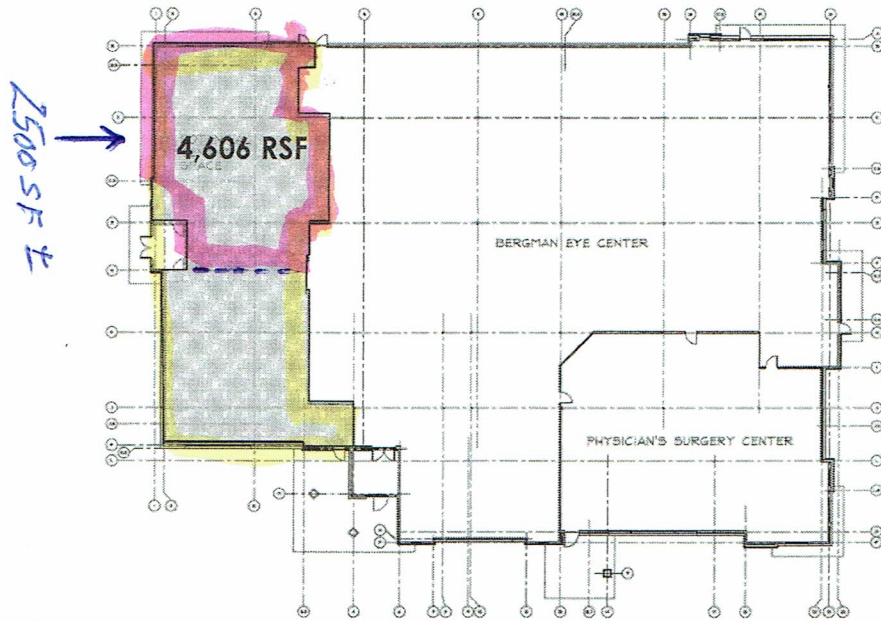

MEDICAL/OFFICE SPACE FOR LEASE

220 CHAMPION DRIVE, HAGERSTOWN, MD

FLOOR PLAN

SITE PLAN

4,600 SF MEDICAL SPACE - Part of Class-A Building - Ready for TI

Building Plan