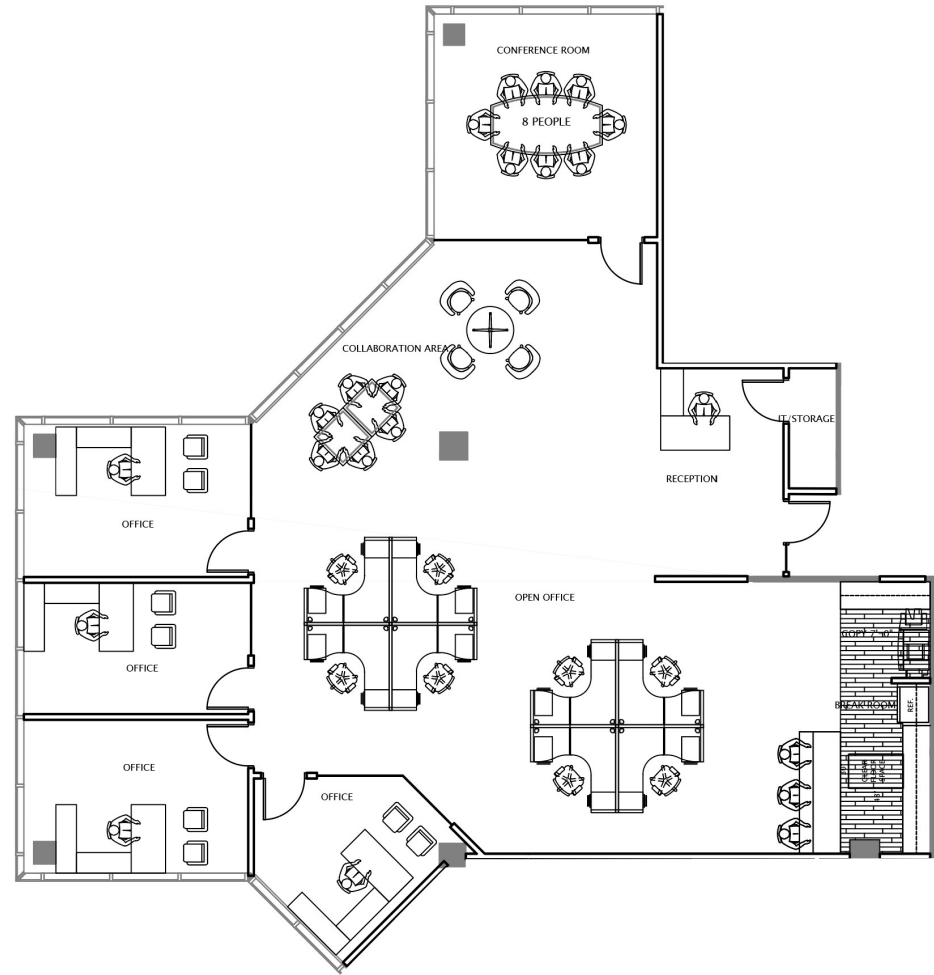

# PLAZA 100

SPEC SUITE 910 - 3,517 RSF

FORT LAUDERDALE OFFICE SPACE

PLAZA 100  
OPPENHEIMER

Ninth Floor

**CARPET**  
MOHAWK RECKLESS  
COOL HAND 24\"/>

**PORCELAIN TILE**  
ESSENTIAL GRAY 24 X48

**PAINT**  
BENJAMIN MOORE  
DECORATORS WHITE

**PAINT - ACCENT WALL**  
BENJAMIN MOORE  
OZARK SHADOWS

**QUARTZ COUNTERTOP**  
CEASERSTONE  
2003 CONCRETE

**BACKSPLASH - BREAKROOM**  
MOSAIC HEXAGON TILE  
SERENITY 0A50

**KITCHEN CABINETS**  
WILSONART LAMINART  
PEARL WHITE