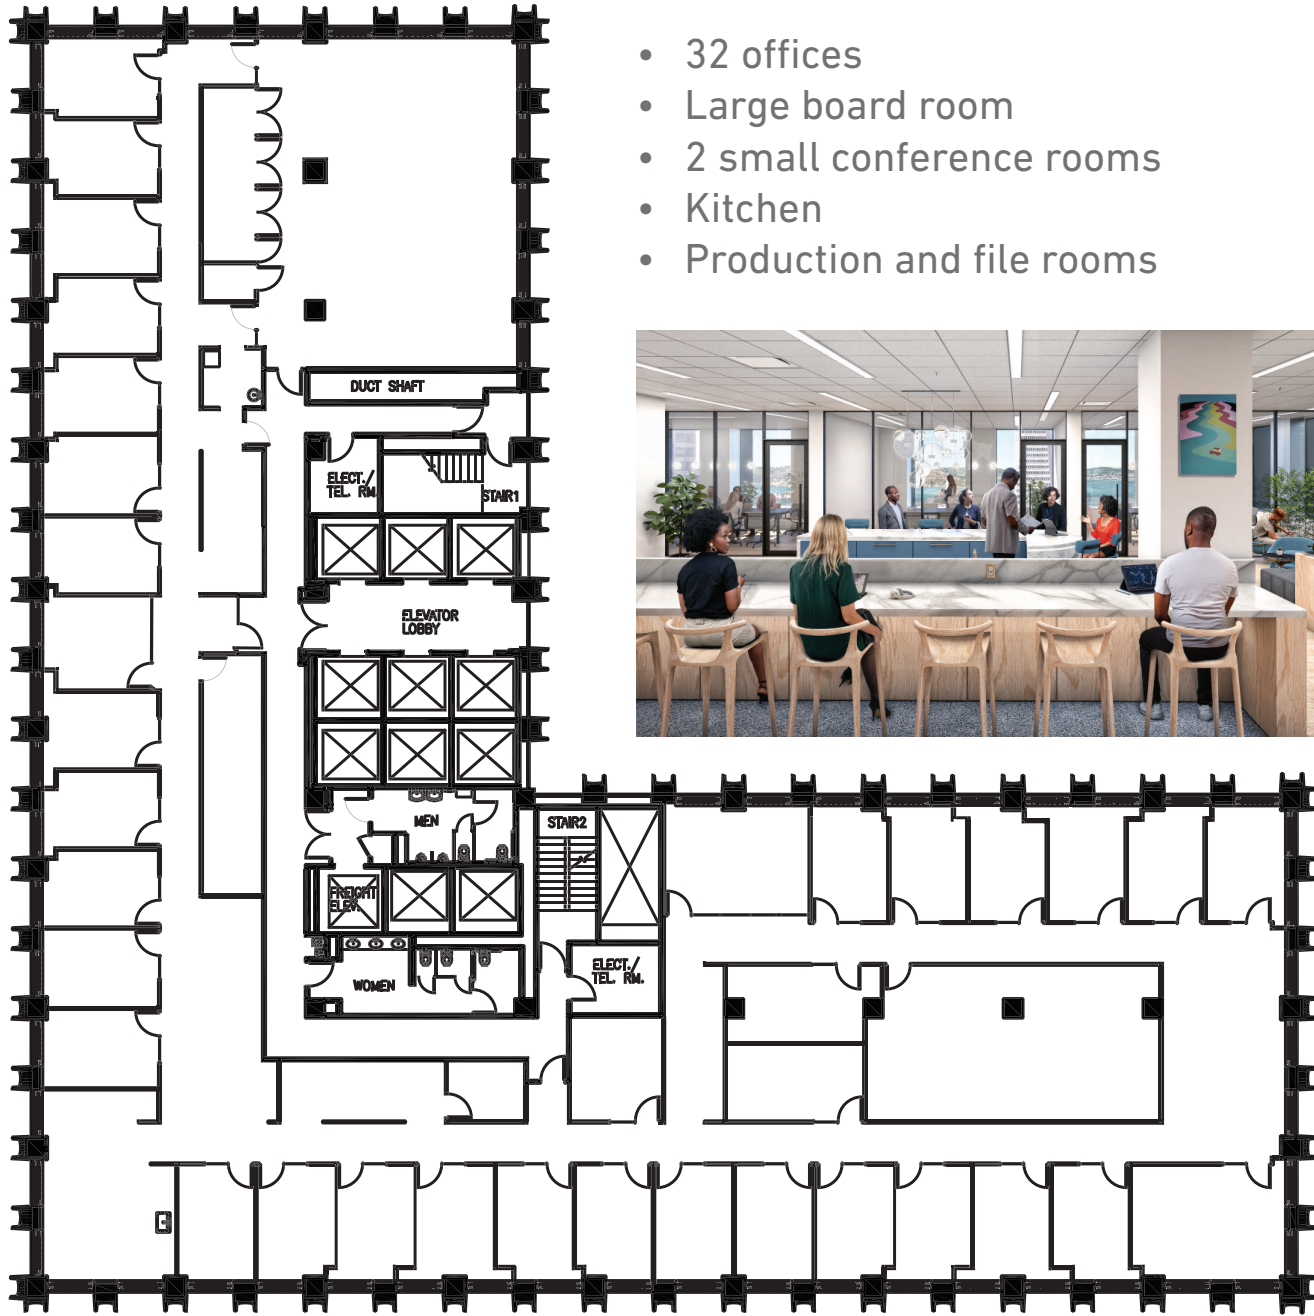

SUITE 2600

16,482 rsf | available now
70,000 RSF on Floors 25-29

- 32 offices
- Large board room
- 2 small conference rooms
- Kitchen
- Production and file rooms

Kelly Glass
415 322 5062
kelly.glass@avisonyoung.com
Re Lic: 01335179