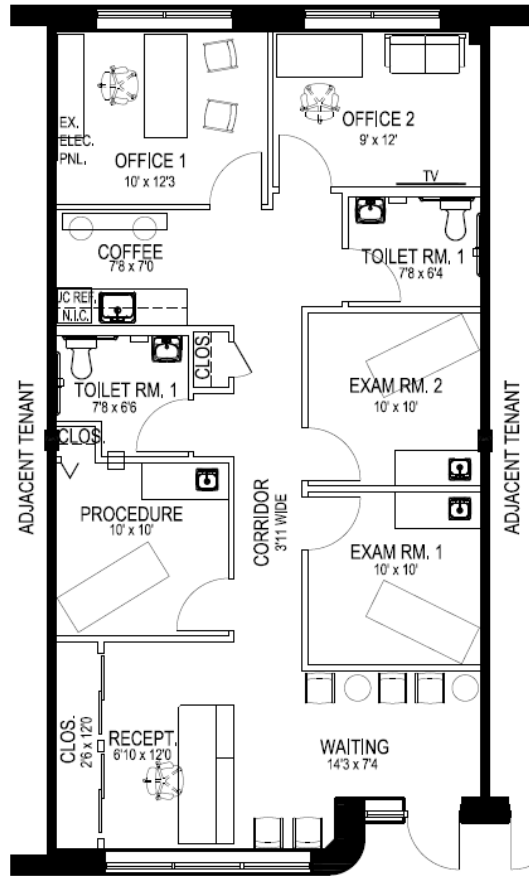

Plaza 100

8895 Centre Park Drive

Columbia, MD 21046

FOR LEASE

Available Suites

- Suite E- 1,250 Square Feet Available
- Suite GH- 2,400 Square Feet Available

Property Highlights

- Retail, Medical, and Office use
- 4/1,000 Parking Ratio
- Professionally owned and managed
- Zoned B-1

Suite E

Suite GH