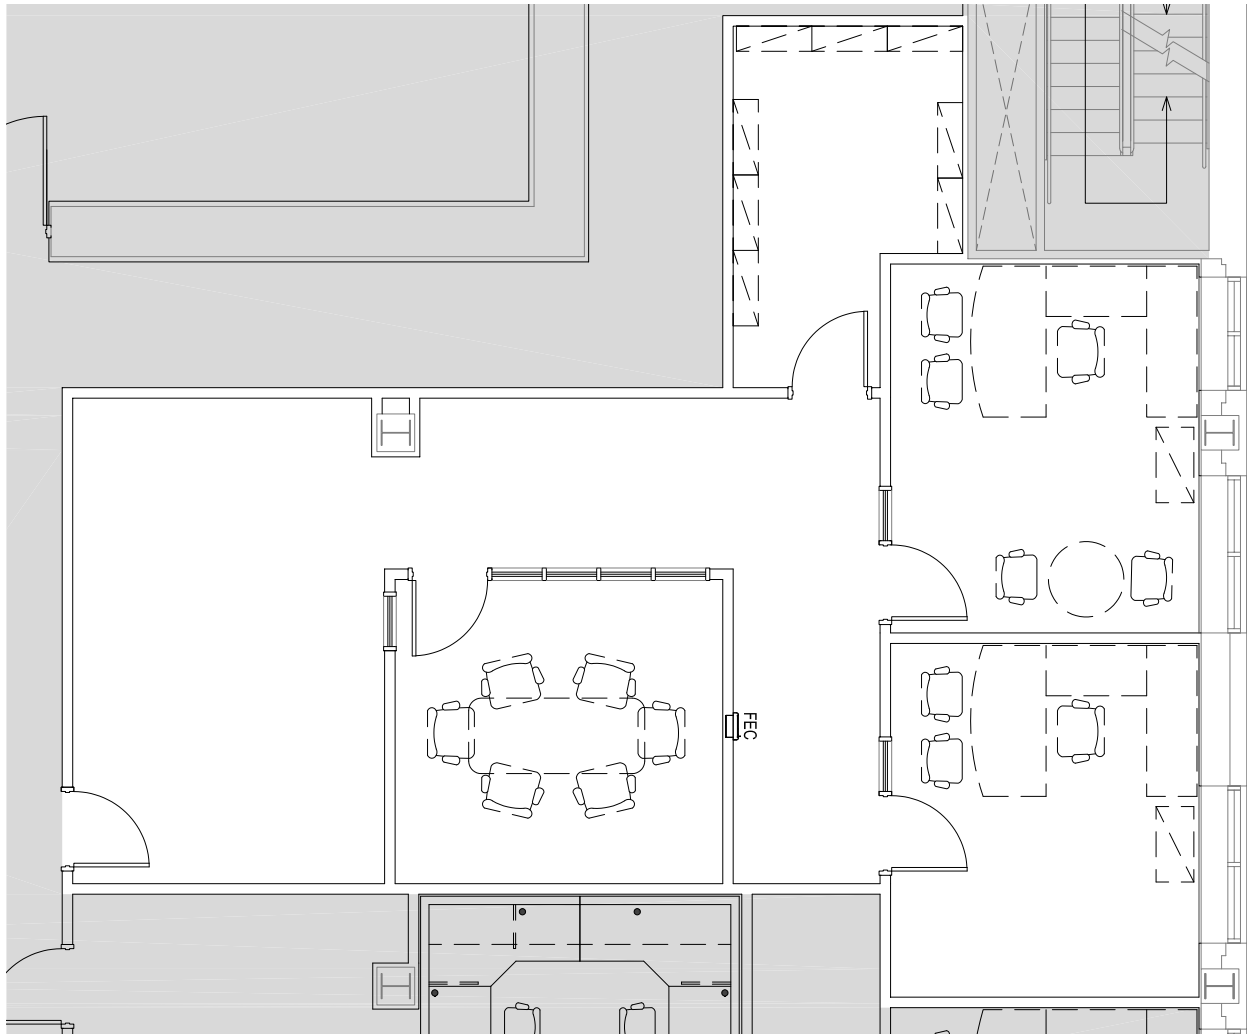

303

Banyan Boulevard
West Palm Beach, FL

Spec Suite 201

1,930 SF

CONSTANCE D. THOMAS, CCIM
Senior Managing Director
561.288.9251
cthomas@tcrefl.com

TCRE
www.tcrefl.com