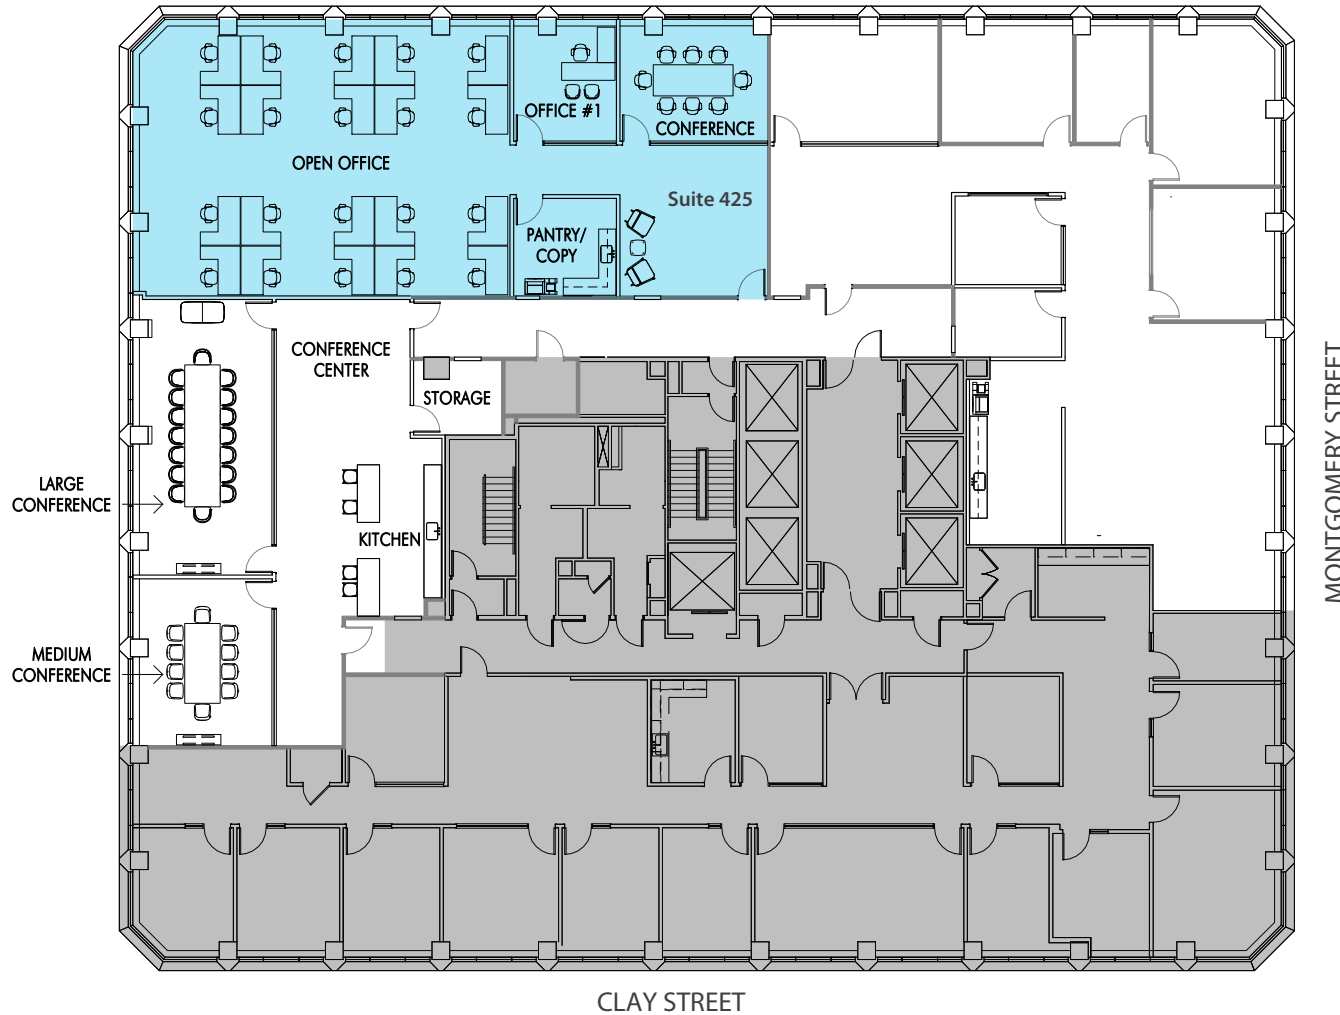

# SUITE 425 - 2,887 RSF

- Hypothetical plan
- 1 private office
- Open area for approx 20 workstations
- Conference room
- Kitchen
- Available now

**Kelly Glass**  
415.322.5062  
kelly.glass@avisonyoung.com  
RE Lic #01335179