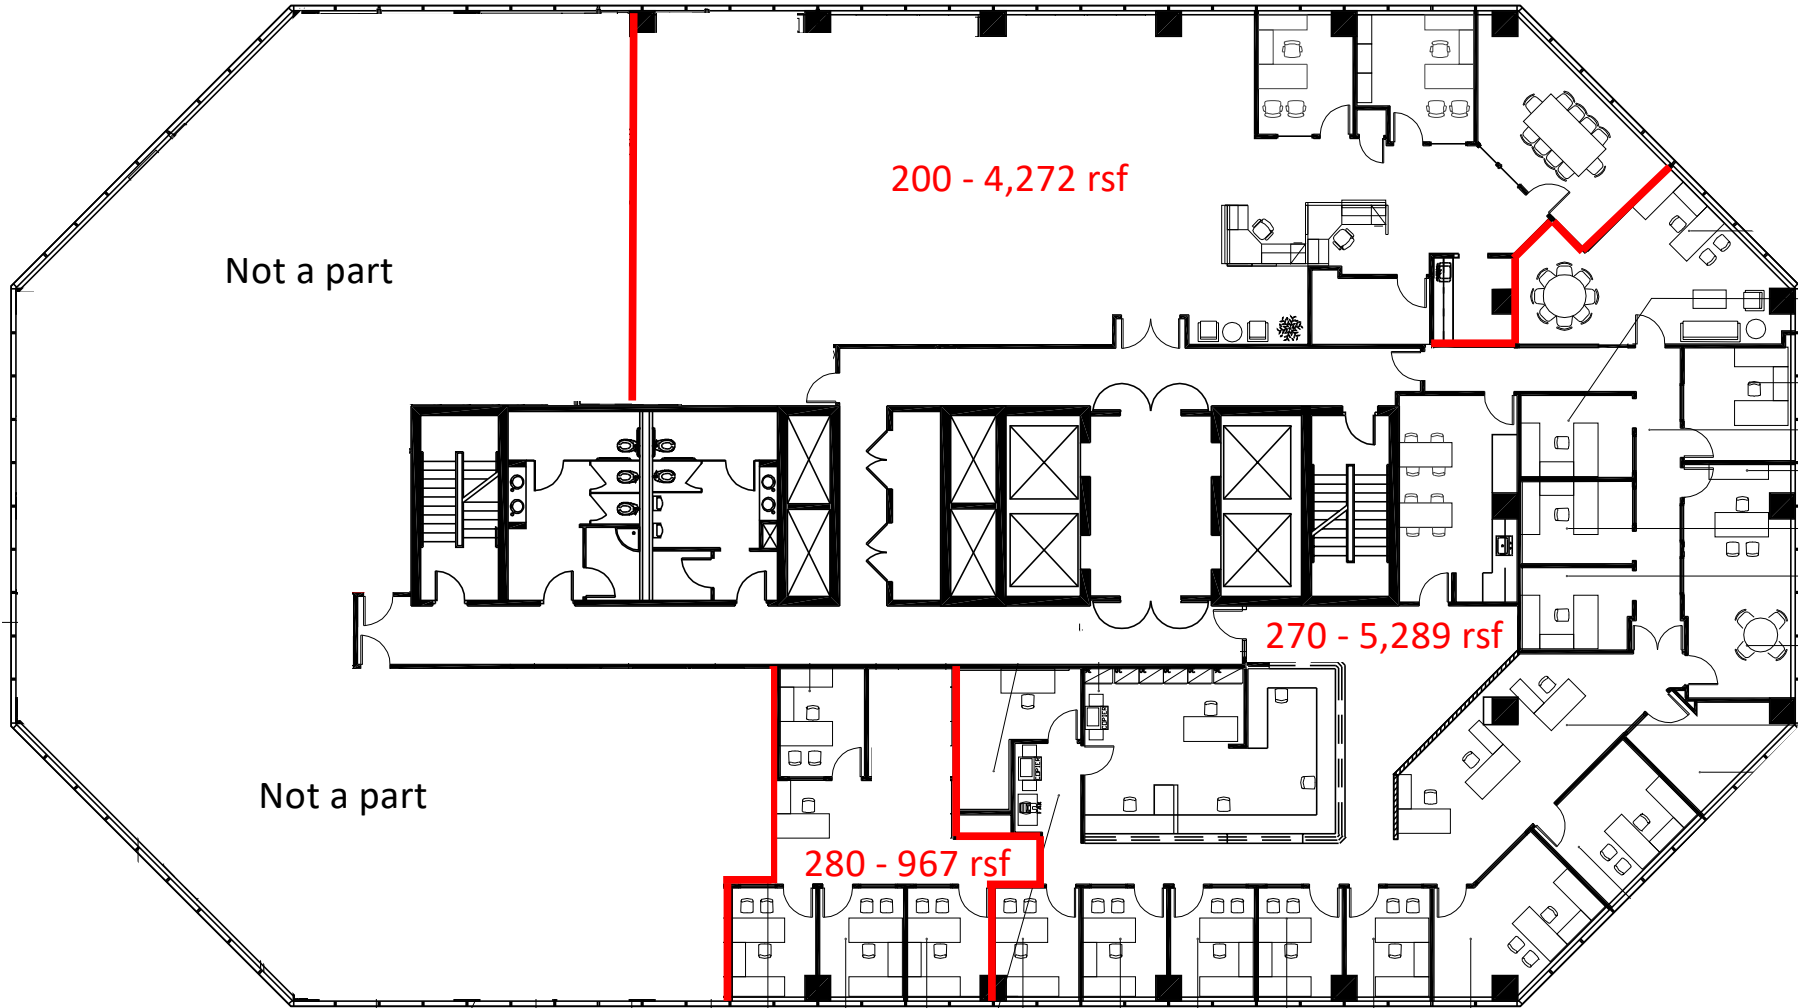

# Work Along The Waterfront

Downtown Long Beach

180 E Ocean – 2<sup>nd</sup> Floor