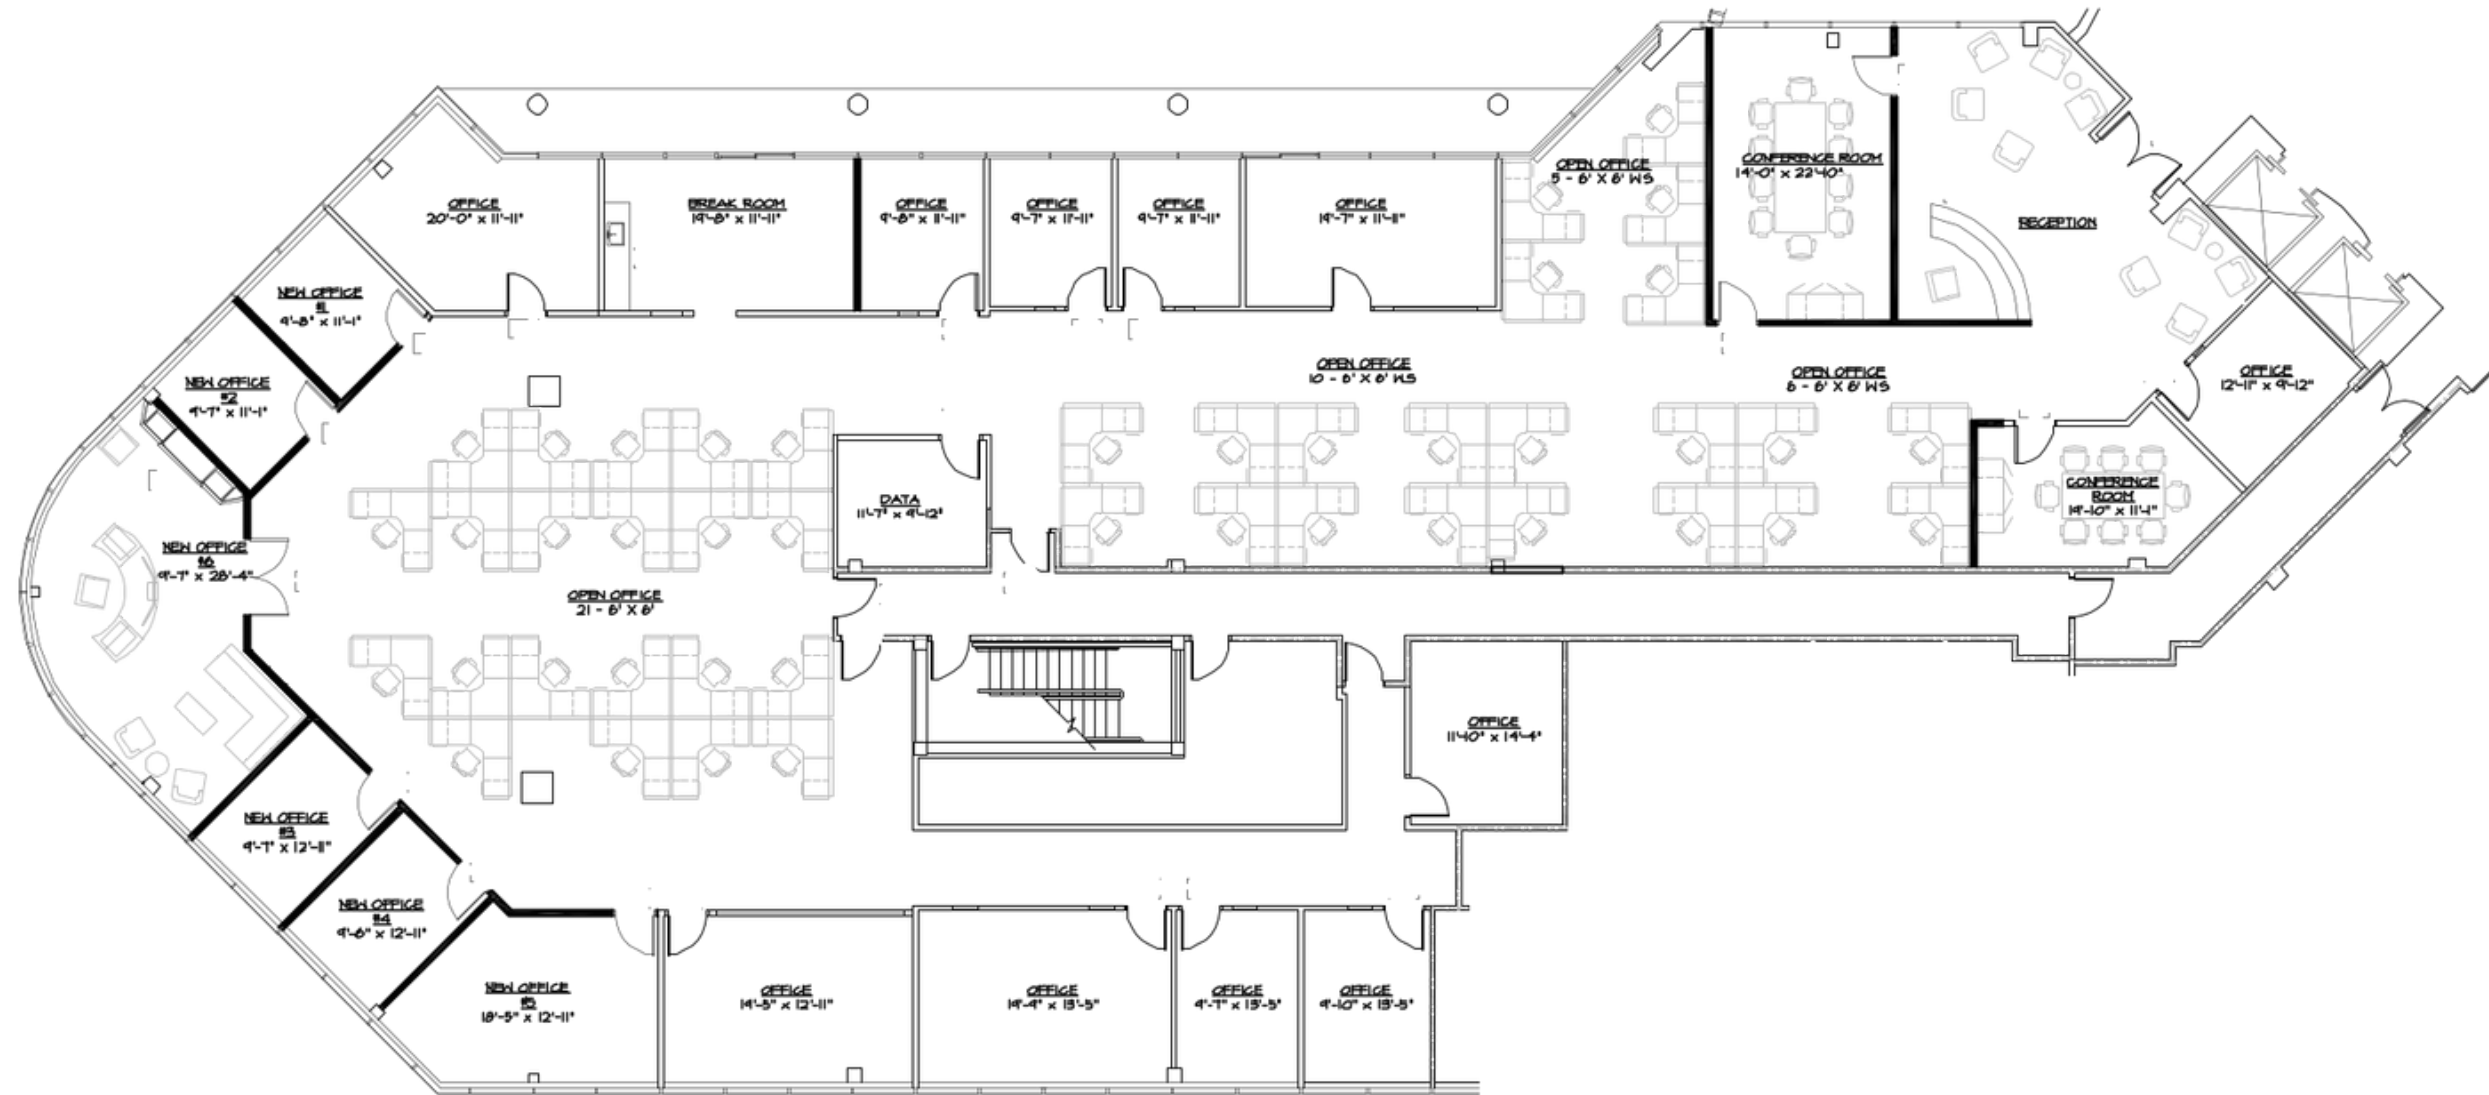

# Buschwood I

www.bushwoodpark.com

3550 Buschwood Park Drive, Tampa, FL 33618

**10,537 SF**

Suite 230

For more information or to set up a tour, please contact:

Jim Moler  
+1 813 387 1308  
jim.moler@jll.com