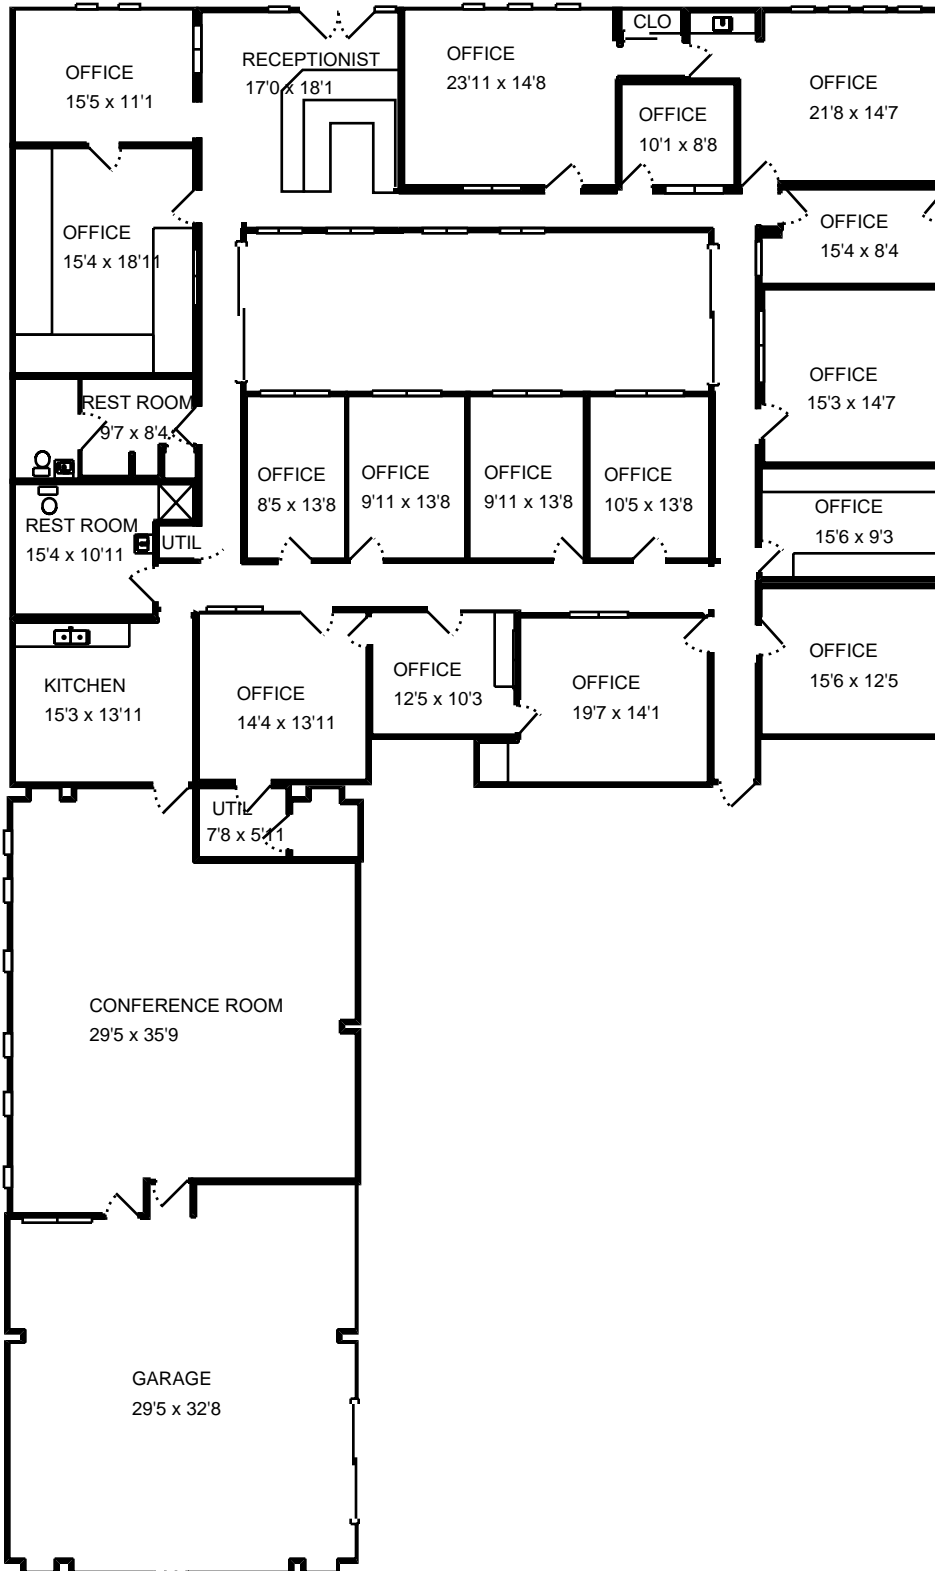

Property Address:
15384 Arrow Route
Fontana, CA 92335

Measure #16563833

Total interior square footage on page: 5234 sf

The interior square footage listed is living space only and is not taxable square footage