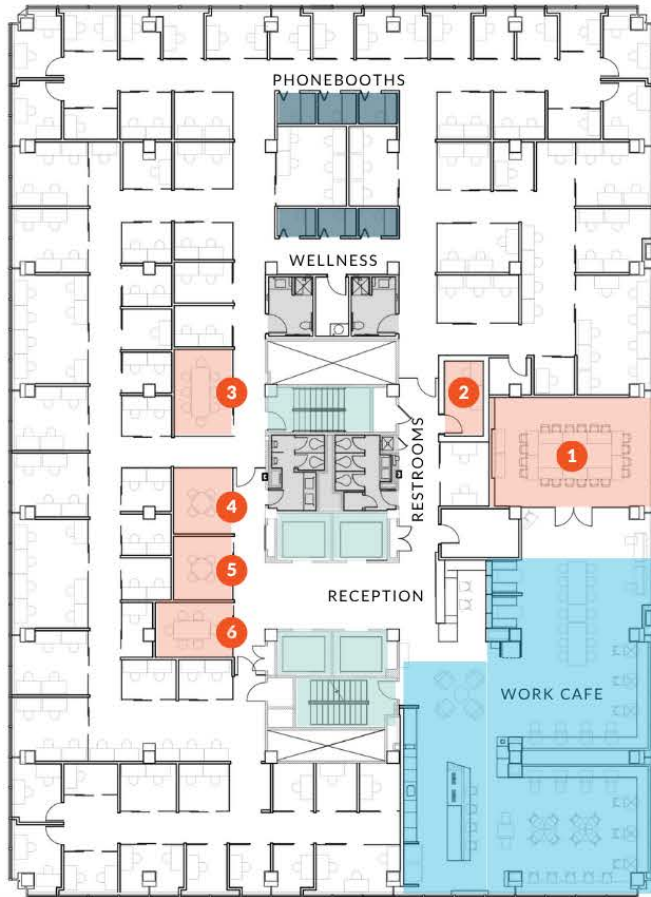

16th Floor

15th Floor

Key

- Conference Rooms
- Coworking
- Phone booths
- Restrooms
- Stairs + Elevators

CONFERENCE ROOMS

- 1 Neon
- 2 Podcast
- 3 Ghent
- 4 Wards Corner
- 5 Chelsea
- 6 Freemason
- 7 Chrysler
- 8 Selden
- 9 Wells
- 10 Norva
- 11 Slover
- 12 Attucks
- 13 Wisconsin

Amenities Included

- Guest Concierge
- Coffee, Tea & Fruit Water
- Access to all shared spaces: Work Cafe, Phone booths, Wellness Room
- Easy to use AV
- High Speed WIFI
- Whiteboards

Need Assistance?

We are here to help with your lunch or catering recommendations, AV questions, or anything you need.