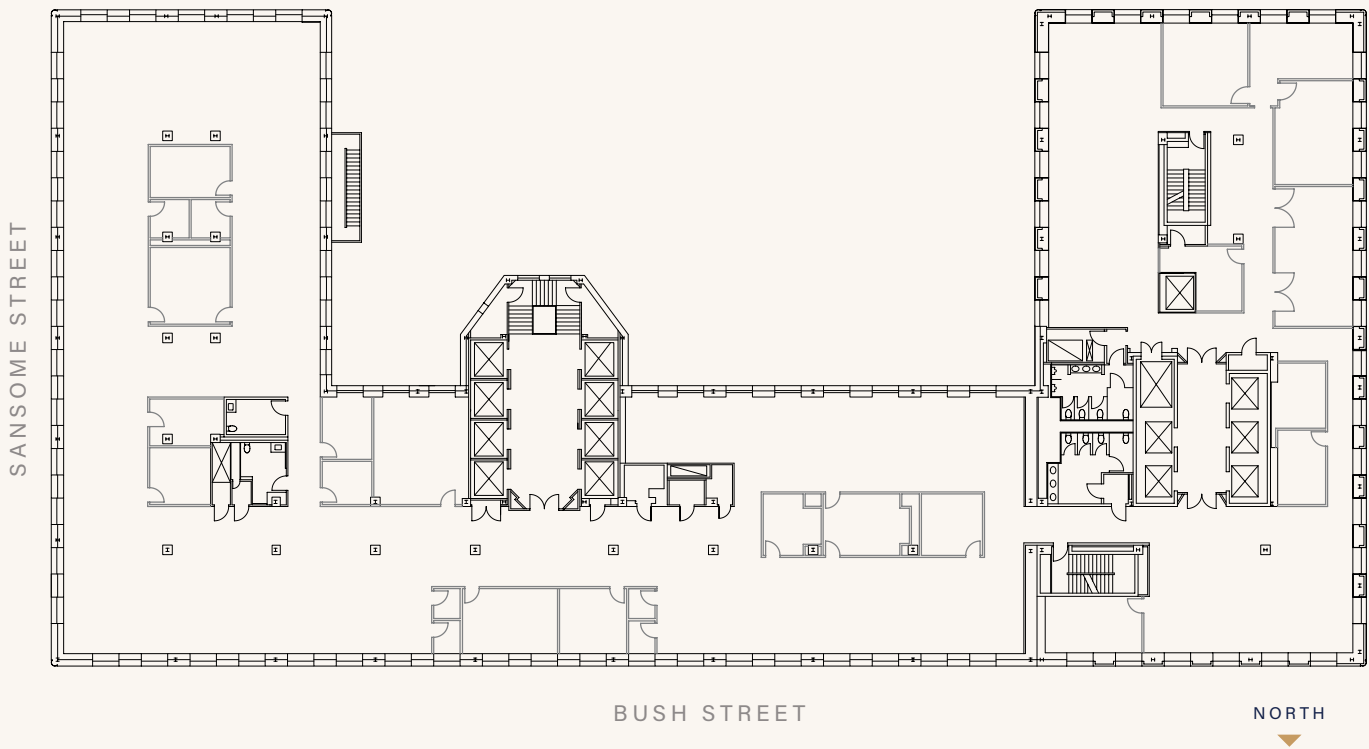

FLOOR 06

SUITE 600

26,351 RSF

✓ Available now

Full floor

Kitchen

HVAC & Operable Windows

Highly creative, open space

Mix of meeting rooms and open space

Gender neutral restroom