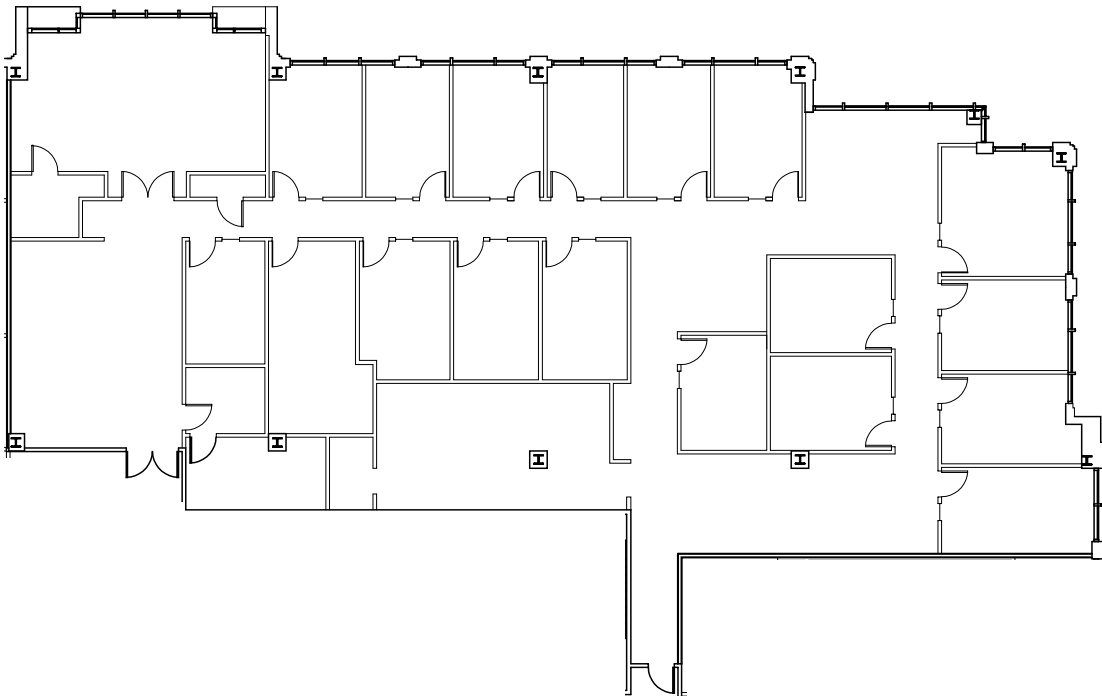

## HIDDEN RIVER III

14055 Riveredge Drive  
Tampa, FL 33637

**SUITE 320**  
7,270 SF