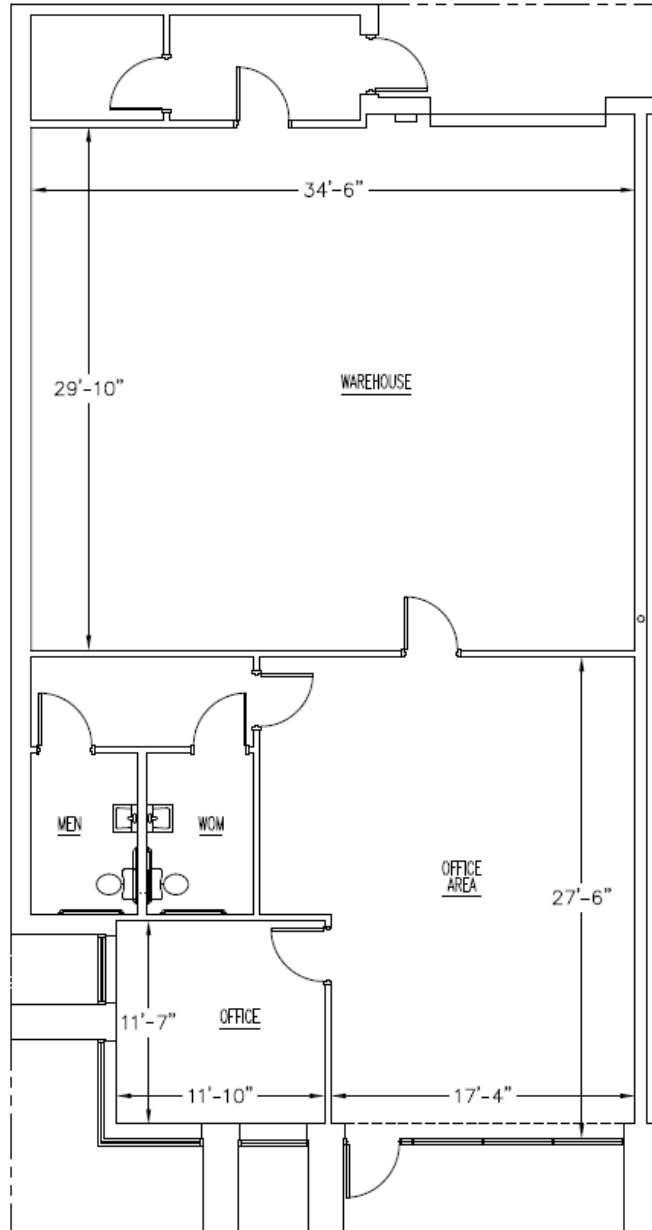

5905 Breckenridge Parkway, Tampa, FL

Suite A: 2,521 RSF

KEY PLAN

For more information:

Kelli Hatton
+1 813.454.1619
khatton@naiburnsscalo.com

Coy Lowrey
+1 813.215.8168
clowrey@naiburnsscalo.com

5201 W Kennedy Blvd, Suite 925
Tampa, FL
+1 813.815.8360