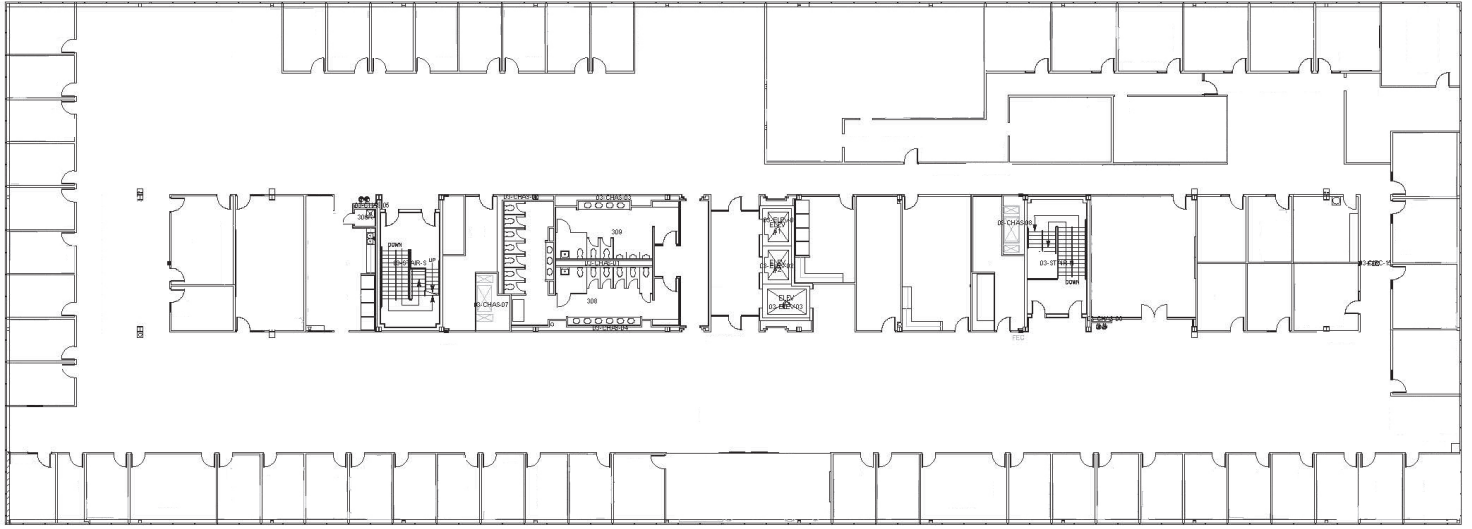

# capital plaza

AT DEERWOOD PARK

**BUILDING 3 - SUITE 300**  
**38,579 RSF**

**SOMERSET  
PROPERTIES**