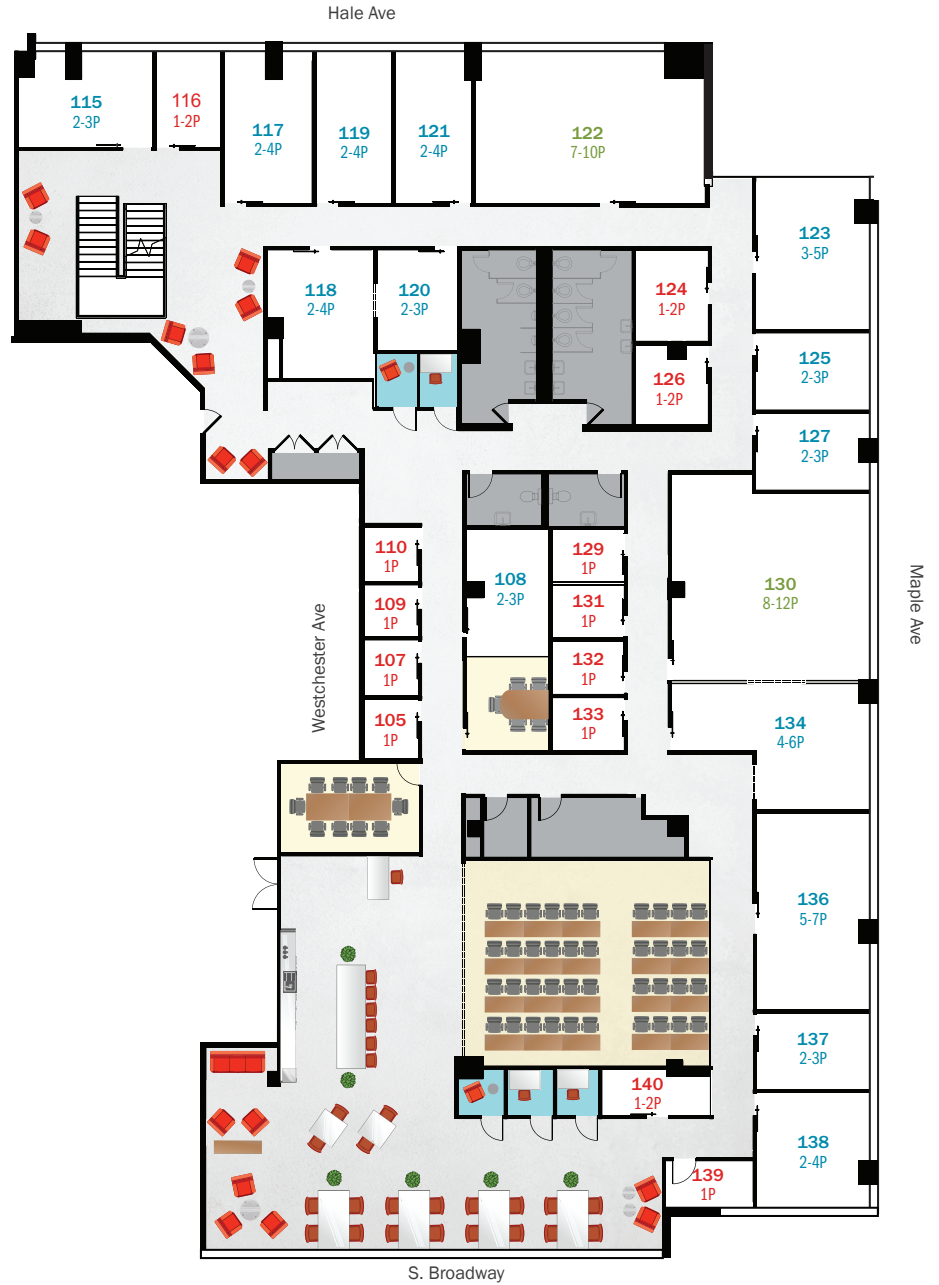

White Plains - Downtown

First Floor

Key

Dedicated Offices & Team Rooms

- Small: 1-2
- Medium: 3-7
- Large: 7+

Dedicated Desks

Conference Rooms

Focus Rooms, Retreats, Wellness Rooms

--- Flex Wall

Second Floor