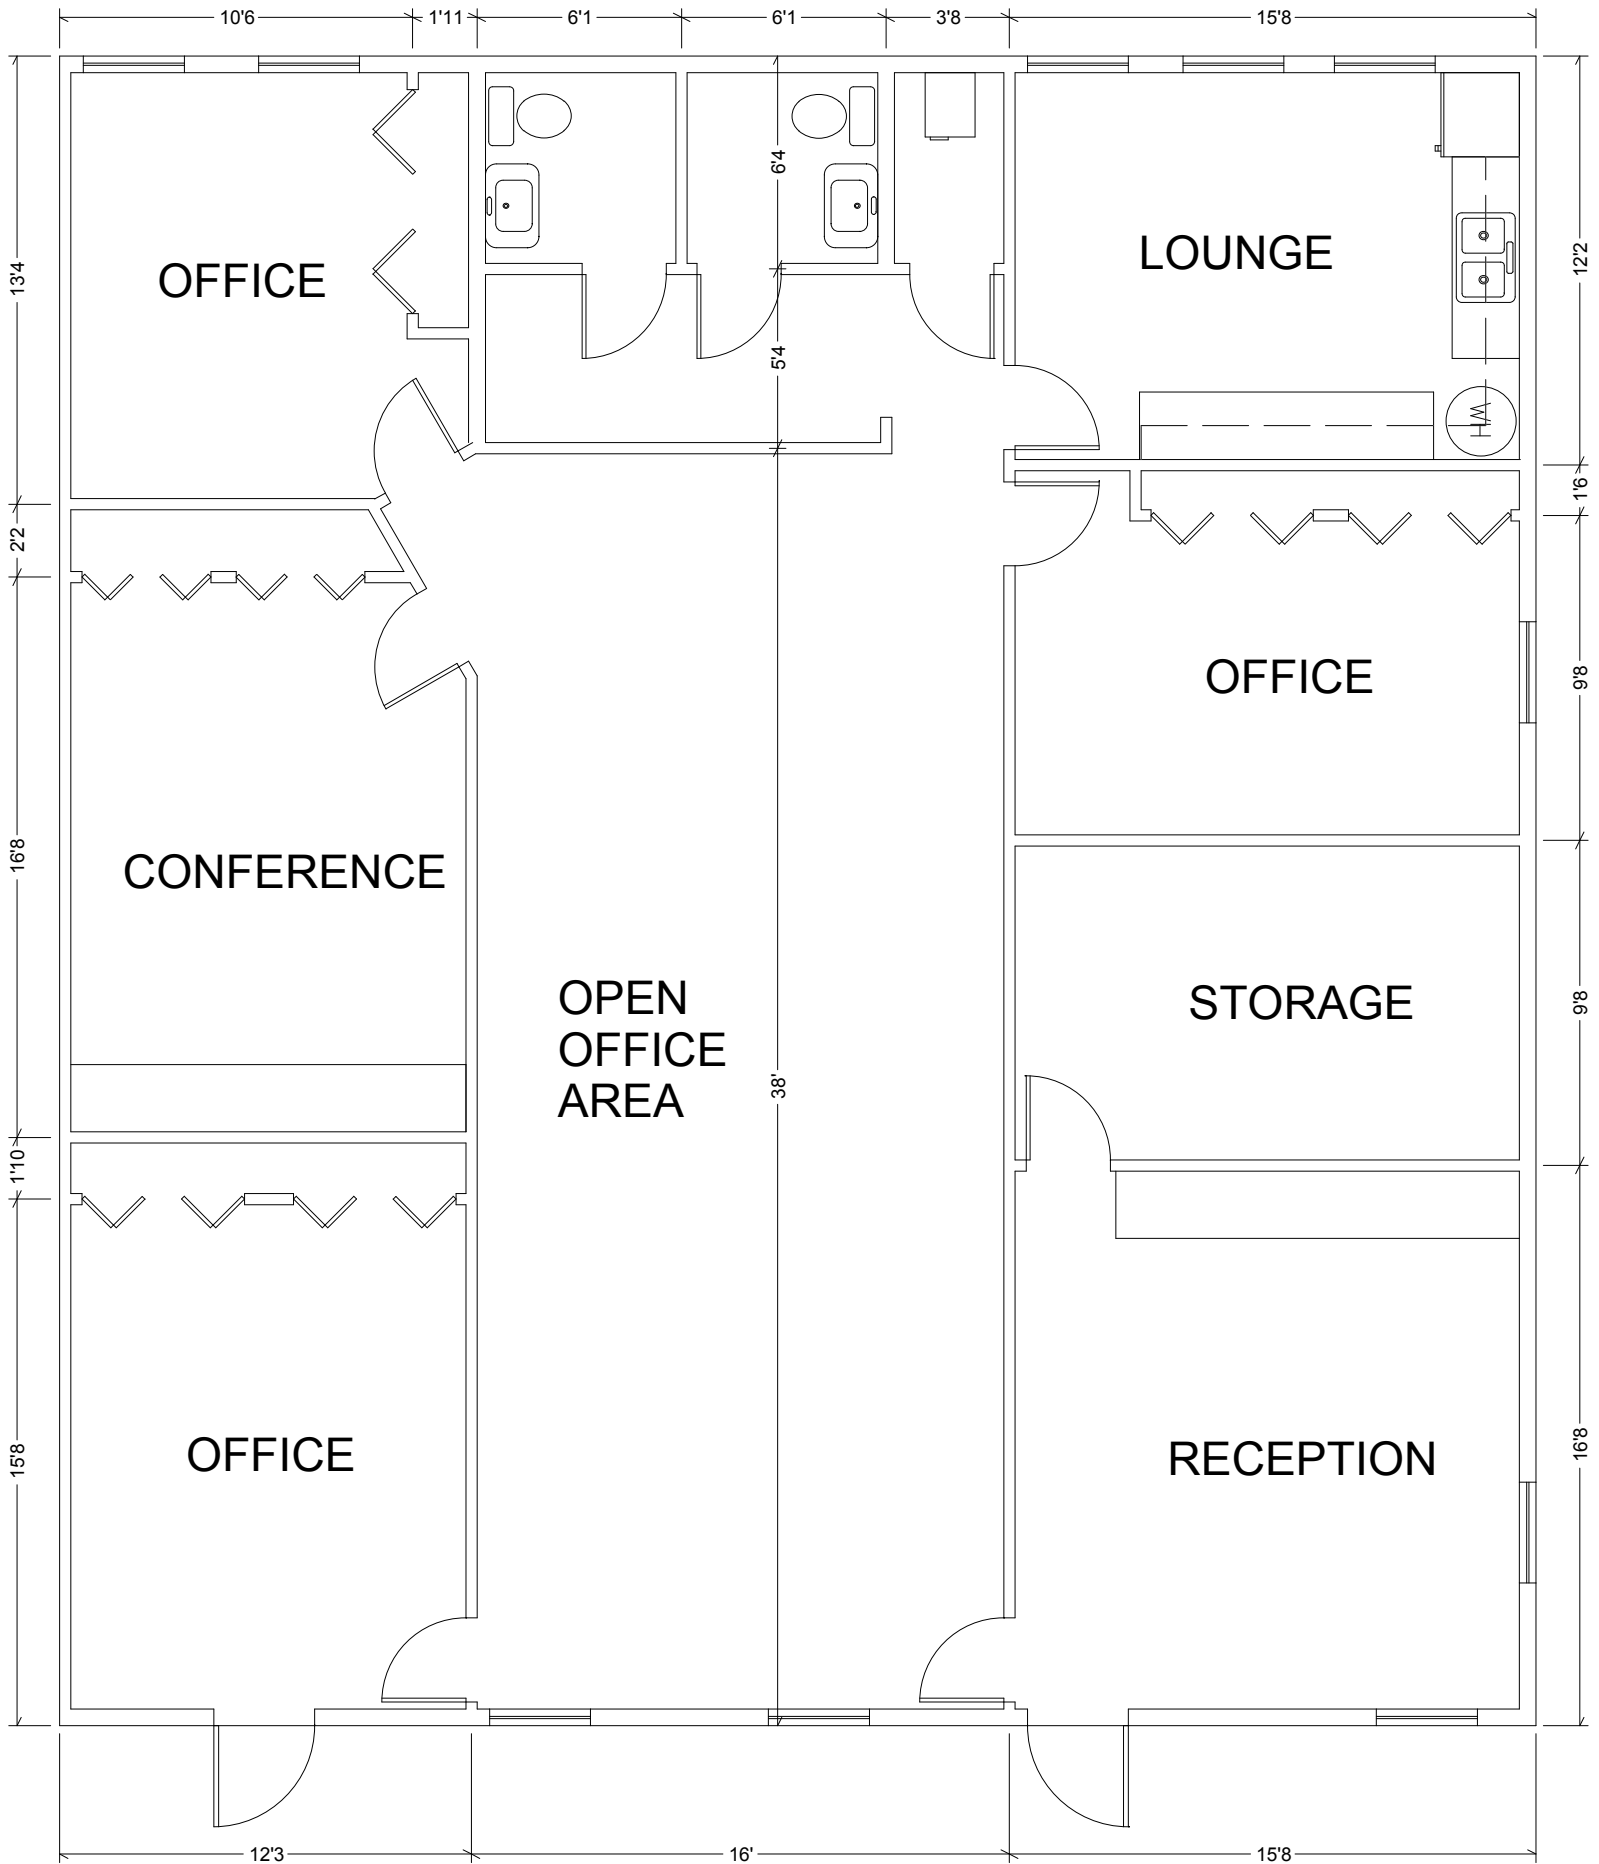

FOUNTAIN SQUARE
BLDG. B, SUITE 1
2,200 R.S.F.

ALL DIMENSIONS AND CONDITIONS ARE APPROXIMATE