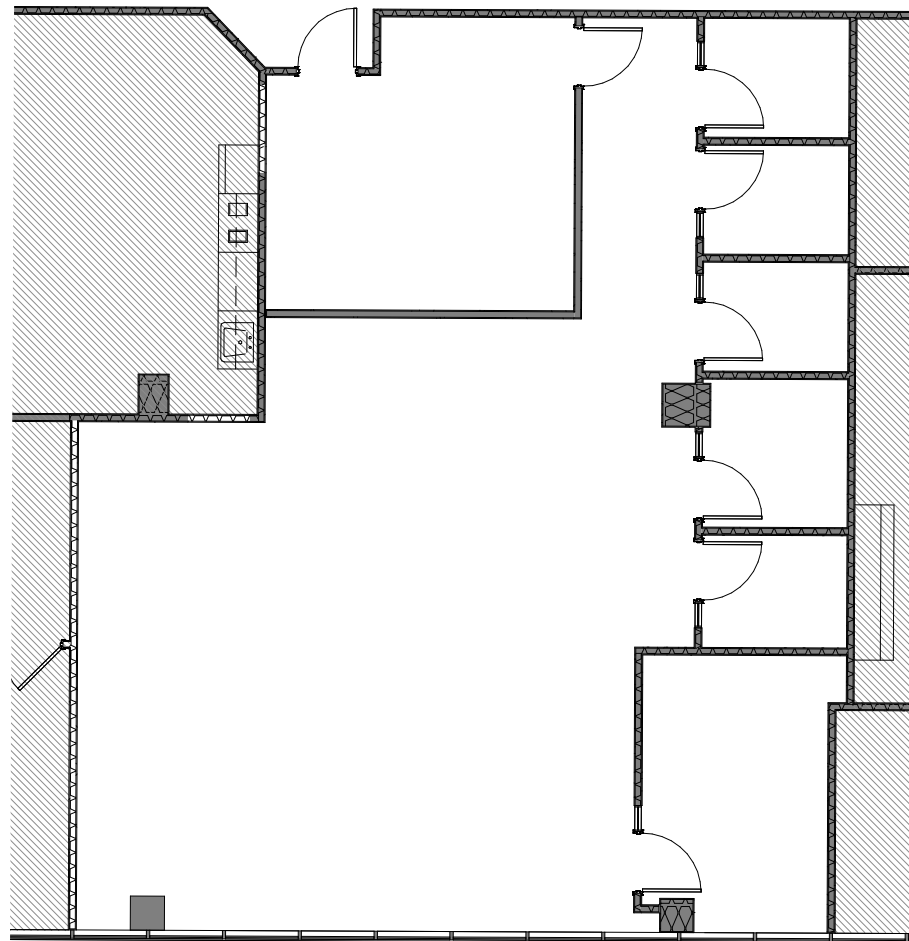

1st
Floor

Suite 103: 1,894 RSF

[Virtual Tour](#)

Lake View

For more information, contact:

Cliff Stein

(407) 610-7377 | CStein@trpcr.com