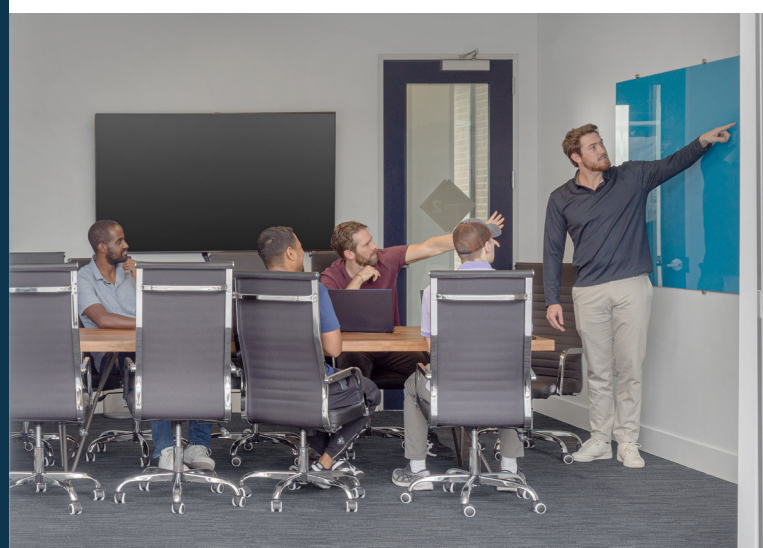

EXPLORE OUR AVAILABLE TEAM SUITE OPTIONS TODAY!

CONTACT RYAN KELLEY

412.567.1083 | ryan.kelley@expansive.com