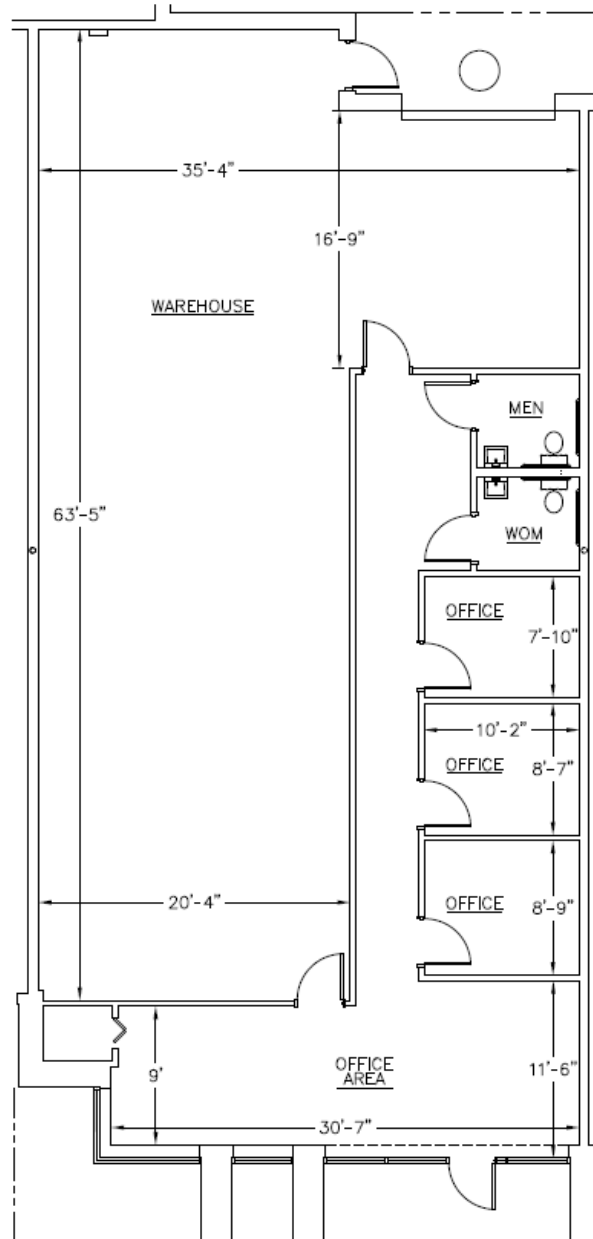

5905 Breckenridge Parkway, Tampa, FL

**Suite C: 2,870 RSF**

KEY PLAN

For more information:

Kelli Hatton  
+1 813.454.1619  
khatton@naiburnsscalo.com

Coy Lowrey  
+1 813.215.8168  
clowrey@naiburnsscalo.com