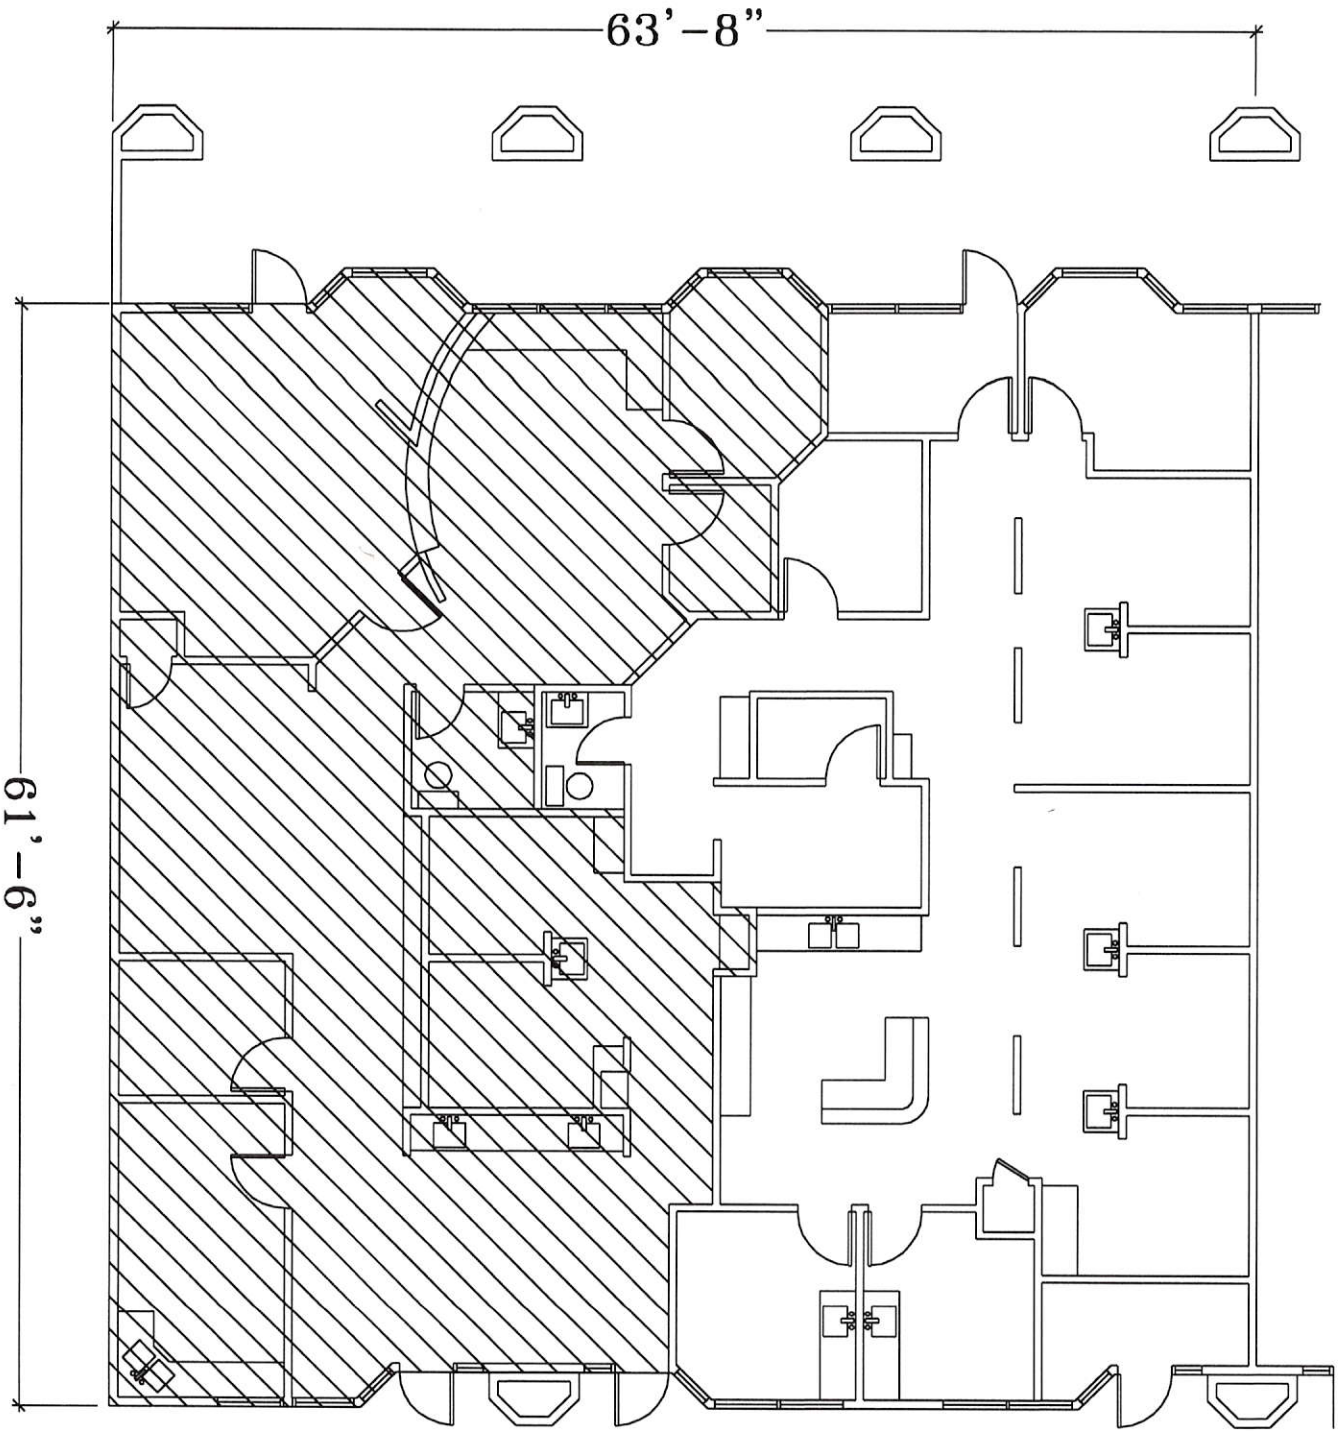

A

SUITES 103-105
SCALE : 3/32" = 1'-0"

RENTABLE : 3,780 SQUARE FEET

OMPsuite205JUNE2022

<p><i>AKROPOLYS DESIGN</i> <i>ONE MIRAGE PLACE</i> <i>SUITES 103-105</i></p>	<p>DATE : 5 MAY 2025</p>	<p>REV : SCALE: AS NOTED APP'D.:</p>	<p>A1</p>
--	--------------------------	--	-----------

B

SUITE 105

SCALE : 3/32" = 1'-0"

RENTABLE : 1,897 SQUARE FEET

OMPsuite205JUN2022

AKROPOLYS DESIGN
ONE MIRAGE PLACE
SUITE 105

DATE : 5 MAY 2025

REV :
SCALE: AS NOTED
APP'D.:

B

C

SUITE 103-104
SCALE : 3/32" = 1'-0"

RENTABLE : 1,883 SQUARE FEET

OMPsuite205JUNE2022

AKROPOLYS DESIGN
 ONE MIRAGE PLACE
 SUITES 103-104

DATE : 5 MAY 2025

REV :
 SCALE: AS NOTED
 APP'D.: