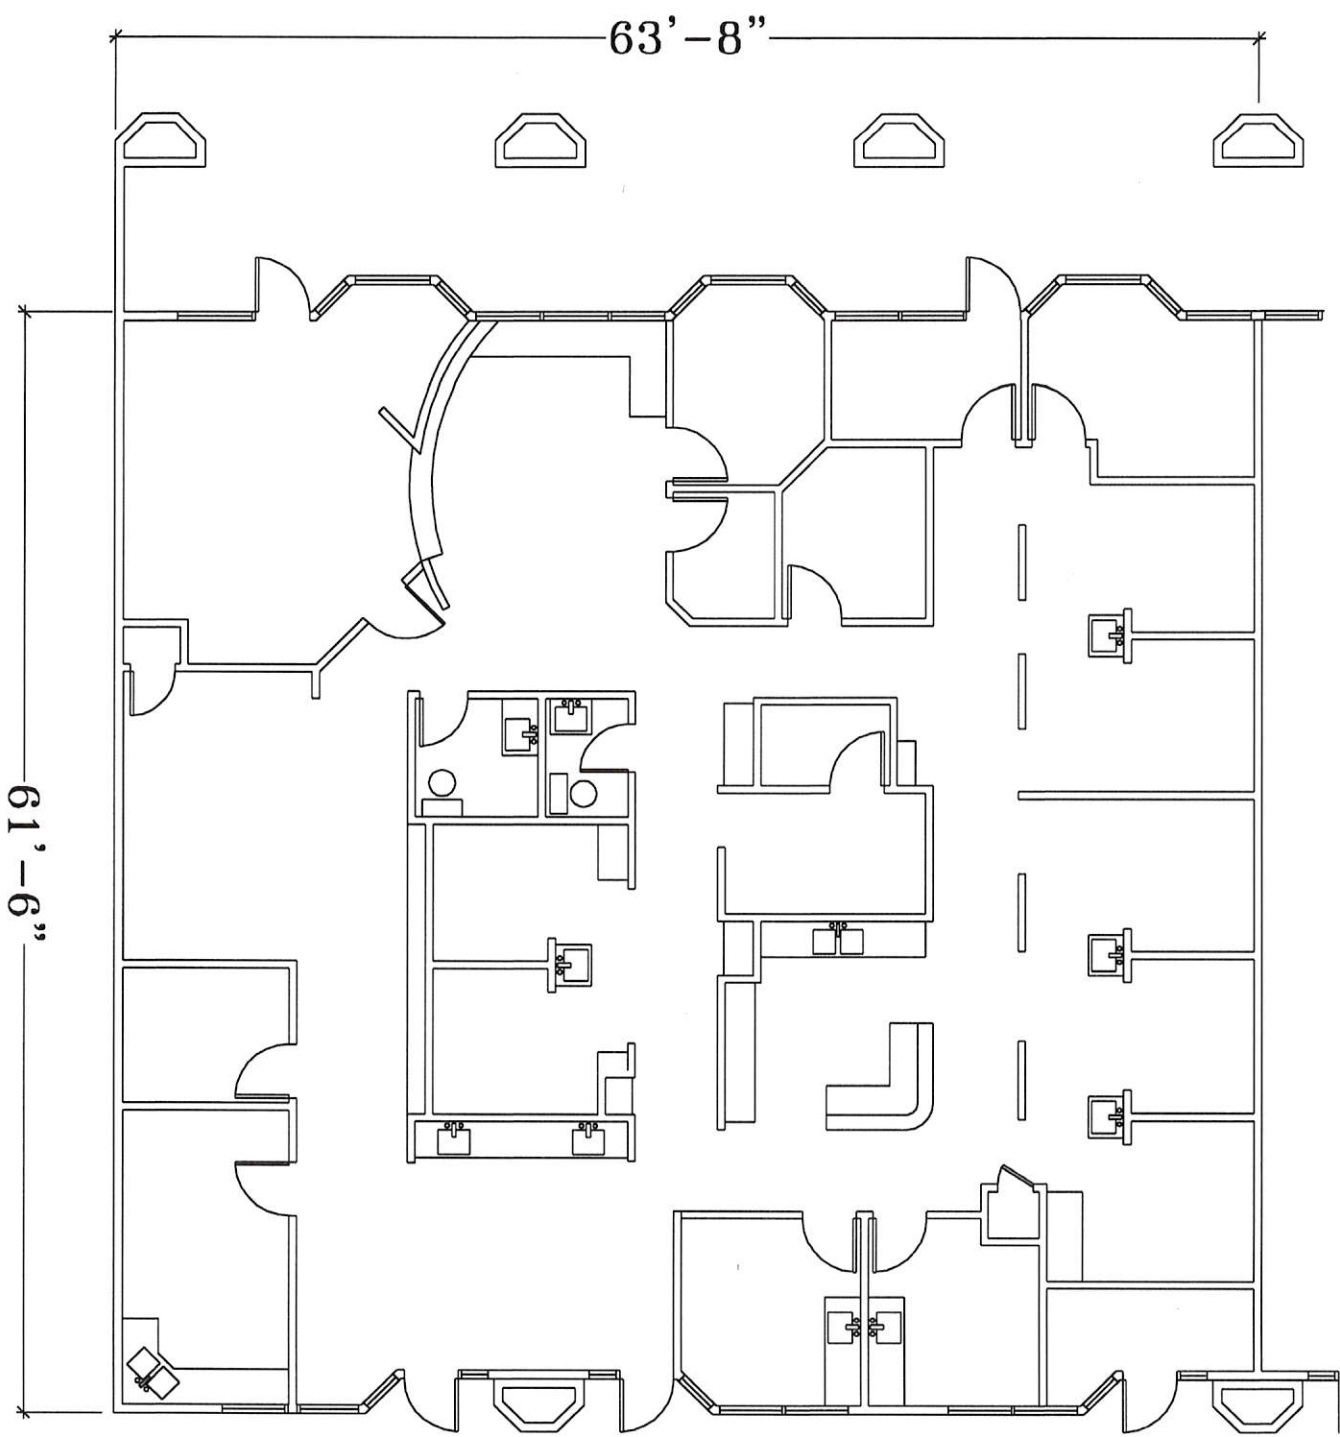

A

SUITES 103-105
SCALE : 3/32" = 1'-0"

RENTABLE : 3,780 SQUARE FEET

OMPsuite205JUNE2022

<p><i>AKROPOLYS DESIGN</i> <i>ONE MIRAGE PLACE</i> <i>SUITES 103-105</i></p>	<p>DATE : 5 MAY 2025</p>	<p>REV : SCALE: AS NOTED APP'D.:</p>	<p>A1</p>
--	--------------------------	--	-----------

B

SUITE 105

SCALE : 3/32" = 1'-0"

RENTABLE : 1,897 SQUARE FEET

OMPsuite205JUN2022

AKROPOLYS DESIGN
ONE MIRAGE PLACE
SUITE 105

DATE : 5 MAY 2025

REV :
SCALE: AS NOTED
APP'D.:

B

C

SUITE 103-104
SCALE : 3/32" = 1'-0"

RENTABLE : 1,883 SQUARE FEET

OMPsuite205JUNE2022

AKROPOLYS DESIGN
 ONE MIRAGE PLACE
 SUITES 103-104

DATE : 5 MAY 2025

REV :
 SCALE: AS NOTED
 APP'D.: