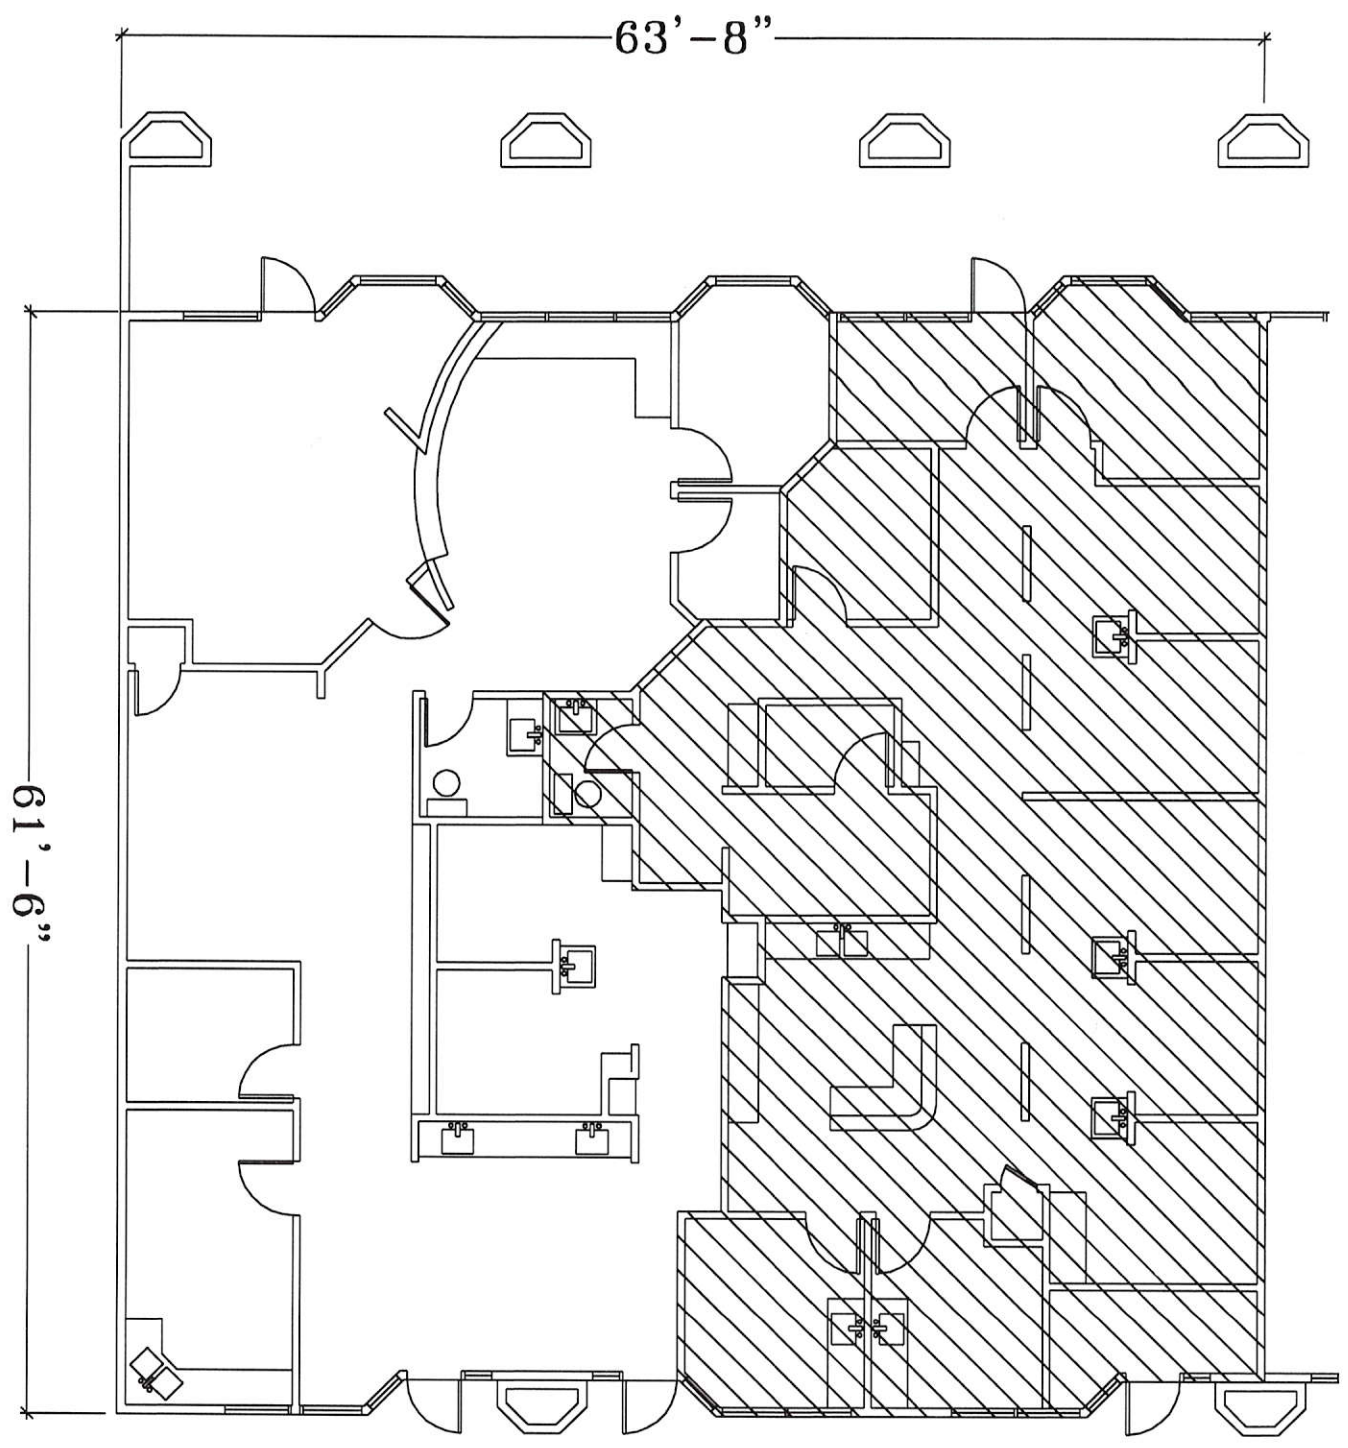

A

SUITES 103-105
SCALE : 3/32" = 1'-0"

RENTABLE : 3,780 SQUARE FEET

OMPsuite205JUNE2022

<p><i>AKROPOLYS DESIGN</i> <i>ONE MIRAGE PLACE</i> <i>SUITES 103-105</i></p>	<p>DATE : 5 MAY 2025</p>	<p>REV : SCALE: AS NOTED APP'D.:</p>	<p>A1</p>
--	--------------------------	--	-----------

B

SUITE 105

SCALE : 3/32" = 1'-0"

RENTABLE : 1,897 SQUARE FEET

OMPsuite205JUN2022

AKROPOLYS DESIGN
ONE MIRAGE PLACE
SUITE 105

DATE : 5 MAY 2025

REV :
SCALE: AS NOTED
APP'D.:

B

C

SUITE 103-104
SCALE : 3/32" = 1'-0"

RENTABLE : 1,883 SQUARE FEET

OMPsuite205JUNE2022

AKROPOLYS DESIGN
 ONE MIRAGE PLACE
 SUITES 103-104

DATE : 5 MAY 2025

REV :
 SCALE: AS NOTED
 APP'D.: