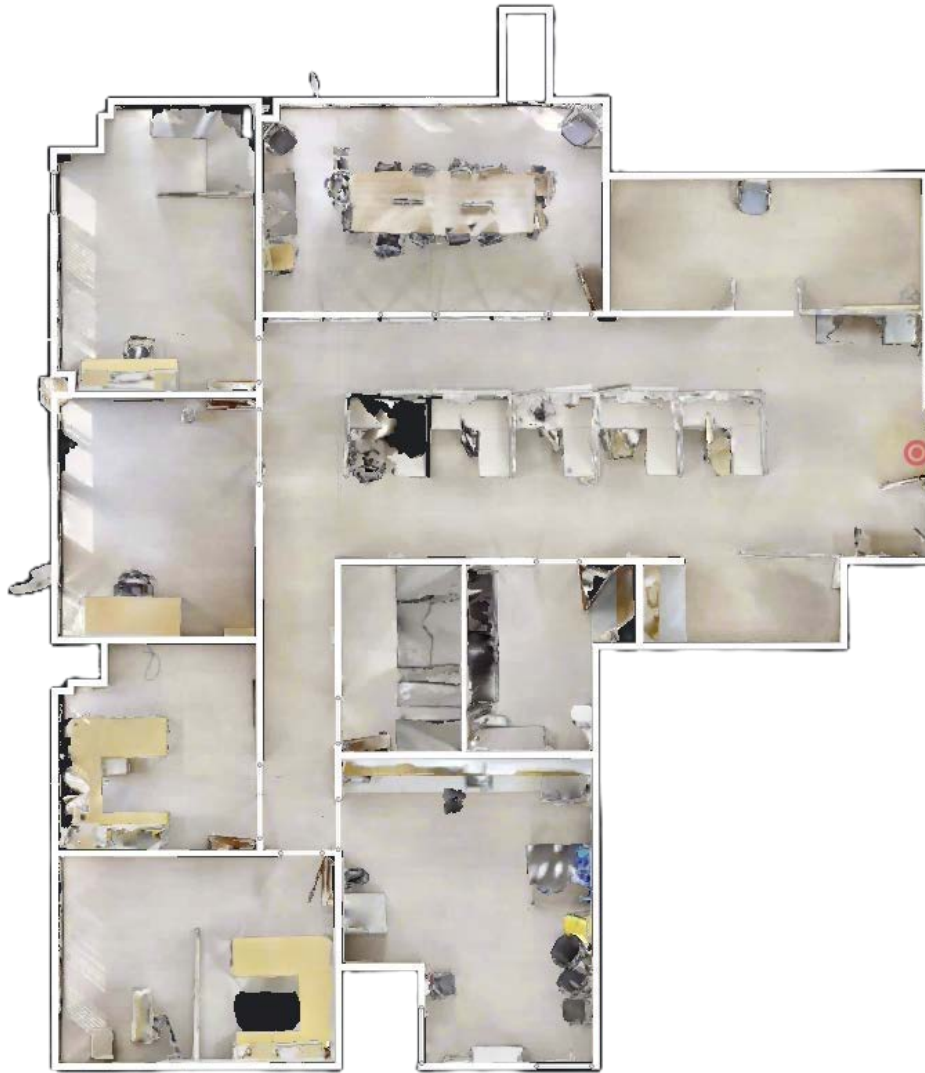

Suite 330 | 3,196 SF

Contact Us

KEVIN PROBEL

Senior Managing Director
+1 561 676 2131
kevin.probel@jll.com

KEVIN MCCARTHY

Senior Managing Director
+1 561 292 2668
kevin.mccarthy@jll.com