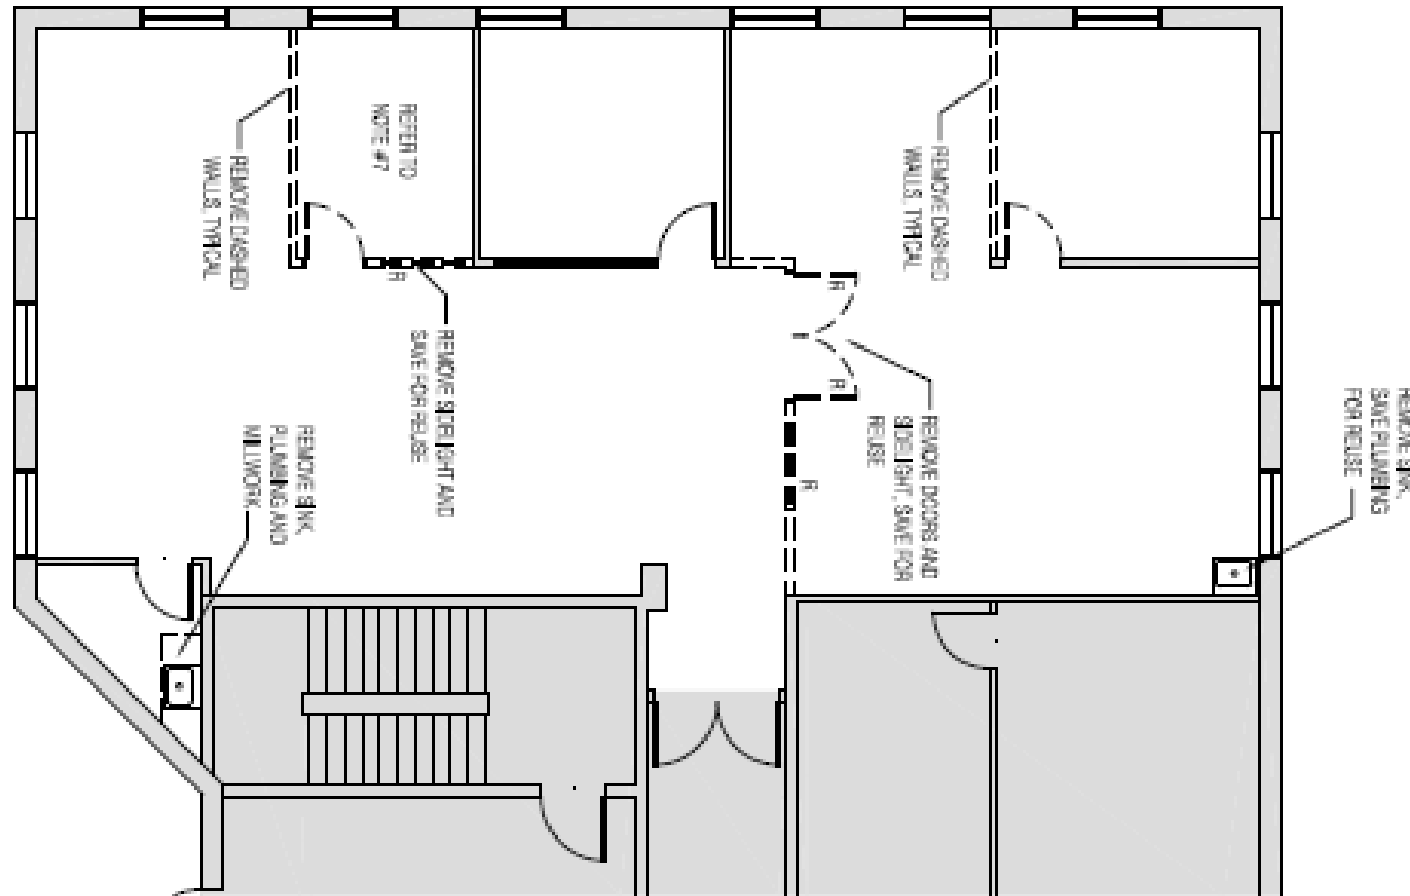

# 99 SOUTH BEDFORD

SUITE 101- 2,262 SF

For more information visit [www.burlingtoneastwest.com](http://www.burlingtoneastwest.com), or to schedule a tour visit or please contact:

**Brooks Goodyear**

781.249.5249