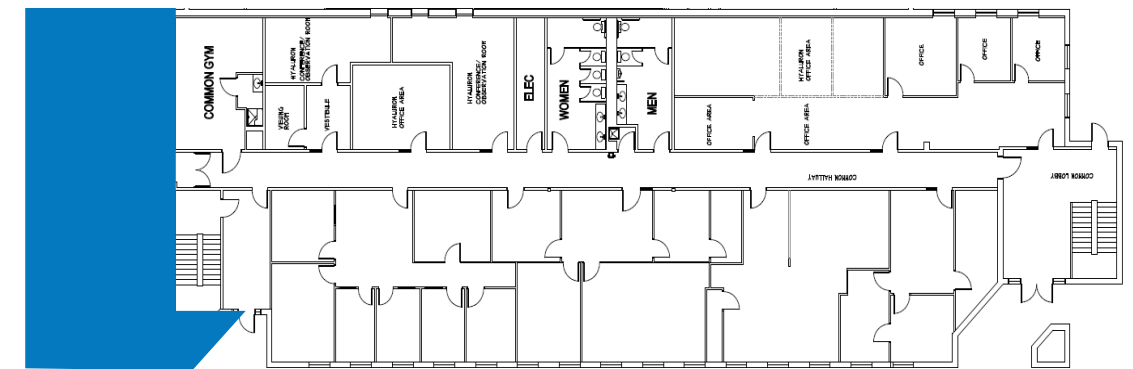

# 99 SOUTH BEDFORD

SUITE 101- 2,262 SF

For more information visit [www.burlingtoneastwest.com](http://www.burlingtoneastwest.com), or to schedule a tour visit or please contact:

**Brooks Goodyear**

781.249.5249