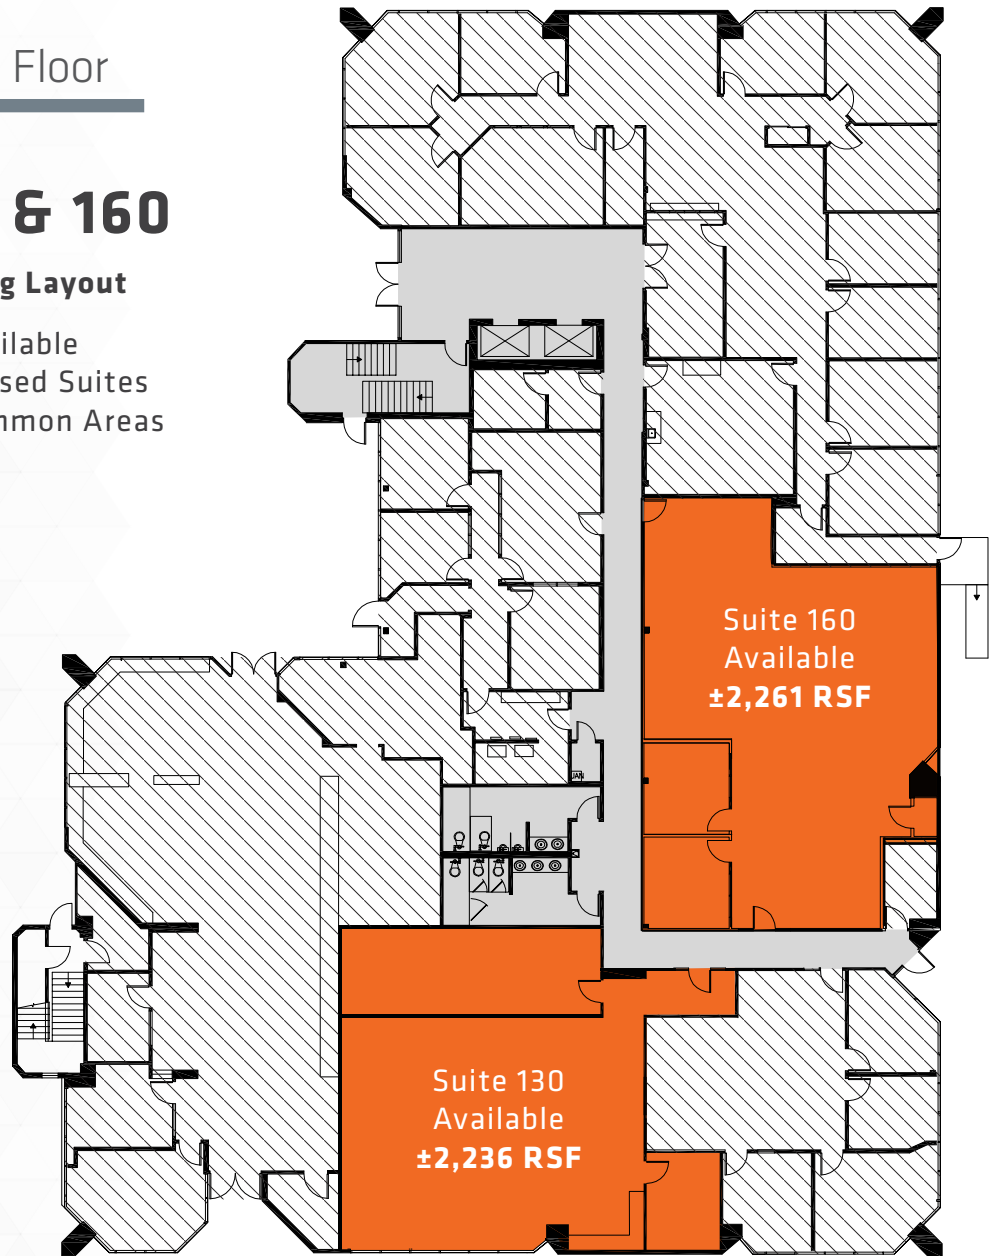

CURRENT AVAILABILITIES			
Premises	Rentable SF	Lease Rate	Available Date
Suite 130	±2,236 RSF	\$2.75/SF/Month Full Service	Now
Suite 160	±2,261 RSF	\$2.75/SF/Month Full Service	Now
Suite 210	±5,175 RSF	\$2.75/SF/Month Full Service	Now
Suite 240	±774 RSF	\$2.75/SF/Month Full Service	Now
Suite 250	±1,863 RSF	\$2.75/SF/Month Full Service	Now
Suite 290	±888 RSF	\$2.75/SF/Month Full Service	Now
Suite 300	±3,699 SF	\$2.75/SF/Month Full Service	Now
Suite 330	±3,048 RSF	\$2.75/SF/Month Full Service	Now

1st Floor

Suite 130 & 160

Existing Layout

- Available
- Leased Suites
- Common Areas

2nd Floor

Suites
**210, 240, 250
& 290**

Existing Layout

- Available
- Leased Suites
- Common Areas

Suite 290
Available
±888 RSF

Suite 250
Available
±1,863 RSF

Take Virtual Tour
360
Suite 210
Available
±5,175 RSF

Suite 240
Available
±774 RSF

MIKE SPIRO

510.300.0212 | mike.spiro@nmrk.com

2nd Floor

Suites
**210, 225, 230,
240, 250
& 290**

Hypothetical Layout

- Available
- Leased Suites
- Common Areas

MIKE SPIRO

510.300.0212 | mike.spiro@nmrk.com

3rd Floor

Suite 300 & 330

Existing Layout

- Available
- Leased Suites
- Common Areas