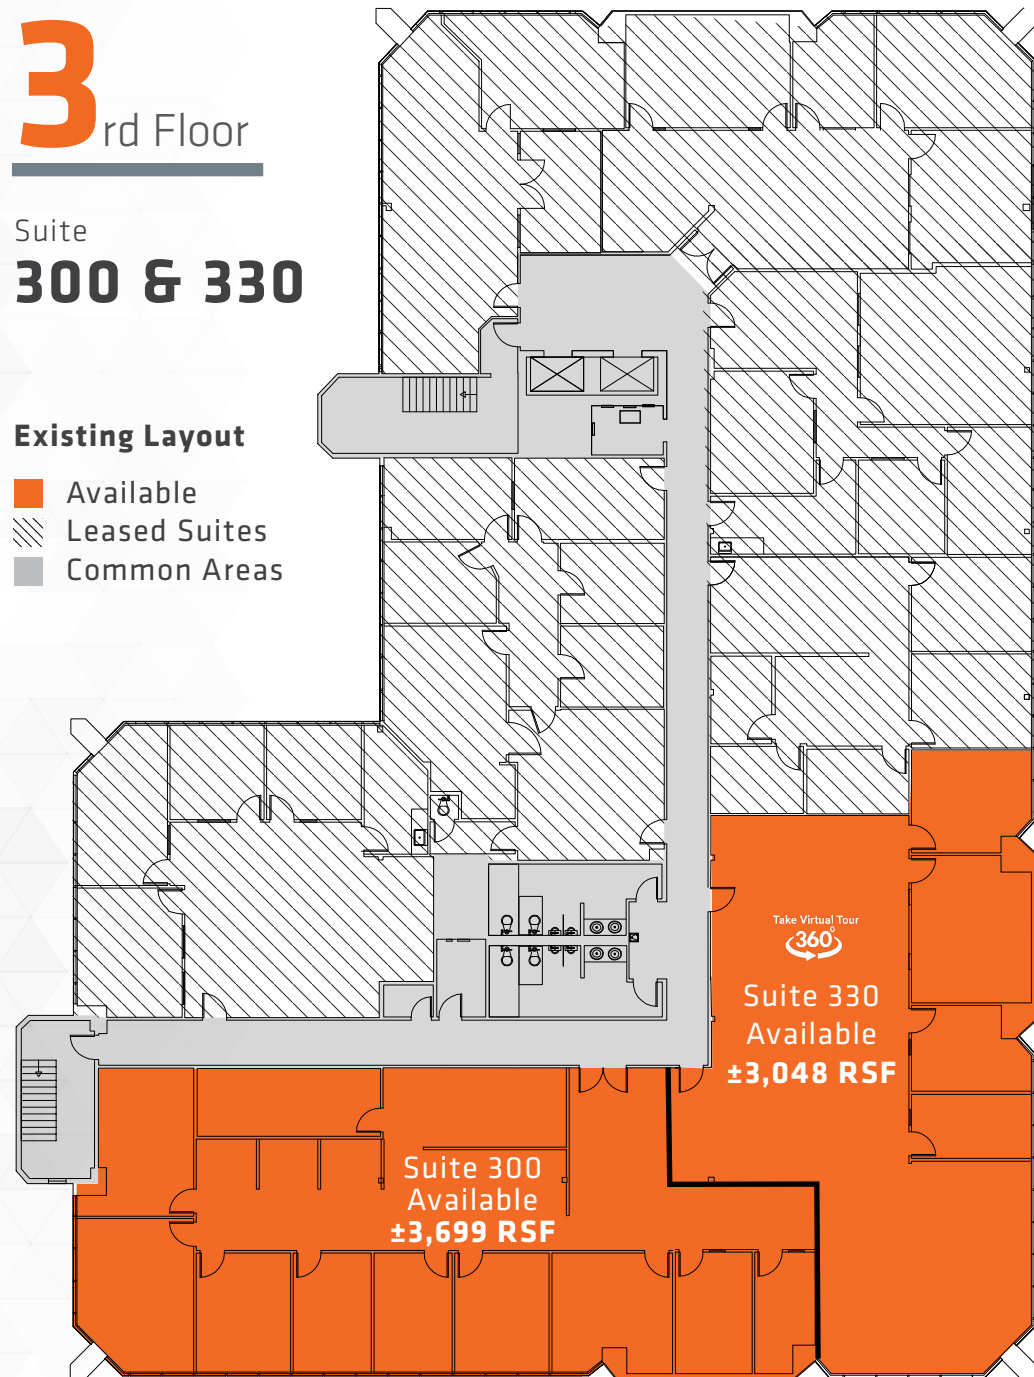

1st Floor

Suite 130 & 160

Existing Layout

- Available
- Leased Suites
- Common Areas

2nd Floor

Suites
**210, 240, 250
& 290**

Existing Layout

- Available
- Leased Suites
- Common Areas

Suite 290
Available
±888 RSF

Suite 250
Available
±1,863 RSF

Take Virtual Tour
360
Suite 210
Available
±5,175 RSF

Suite 240
Available
±774 RSF

MIKE SPIRO

510.300.0212 | mike.spiro@nmrk.com

2nd Floor

Suites
**210, 225, 230,
240, 250
& 290**

Hypothetical Layout

- Available
- Leased Suites
- Common Areas

MIKE SPIRO

510.300.0212 | mike.spiro@nmrk.com

3rd Floor

Suite 300 & 330

Existing Layout

- Available
- Leased Suites
- Common Areas

HOTELS

- Residence Inn
- Courtyard
- Hyatt Place
Hampton Inn
- Fremont Marriott
La Quinta Inn & Suites
Good Nite Inn
- Comfort Inn
- Extended Stay America
- Holiday Inn Express
- Mission Peak Lodge
- DoubleTree
- TownePlace Suites
- Homewood Suites
Chase Suite Hotel
- Comfort Inn & Suites
- Residence Inn
Extended Stay America
- Best Western Plus
- Courtyard
Residence Inn
- Aloft
- Crowne Plaza
- Belvoir Springs
- Fremont Frontier Motel