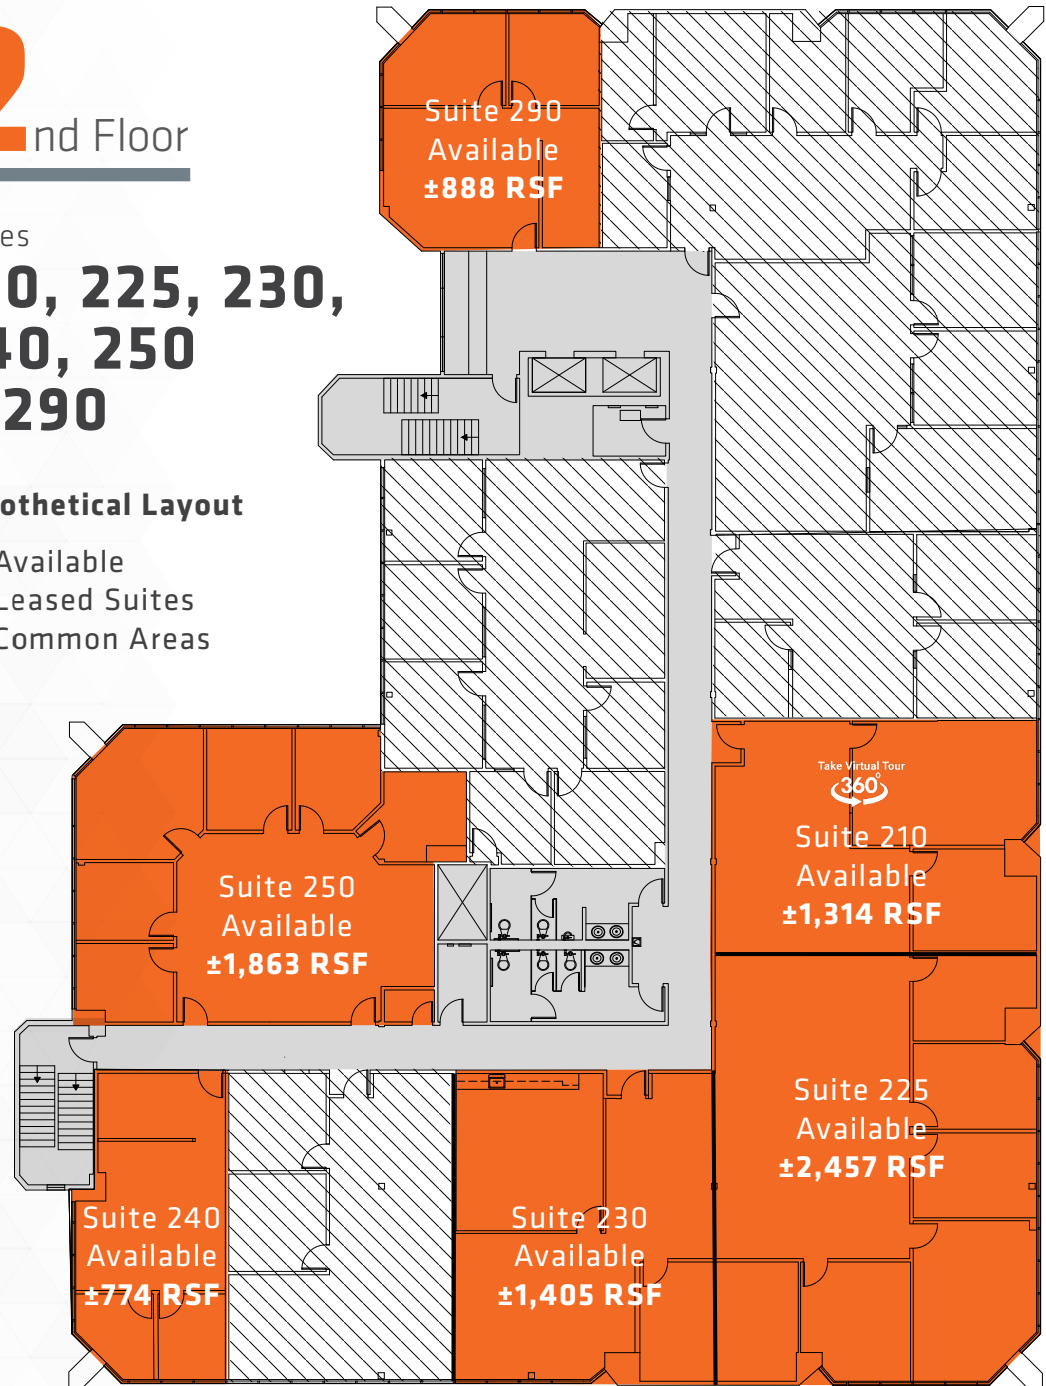

CURRENT AVAILABILITIES			
Premises	Rentable SF	Lease Rate	Available Date
Suite 130	±2,236 RSF	\$2.75/SF/Month Full Service	Now
Suite 160	±2,261 RSF	\$2.75/SF/Month Full Service	Now
Suite 210	±5,175 RSF	\$2.75/SF/Month Full Service	Now
Suite 240	±774 RSF	\$2.75/SF/Month Full Service	Now
Suite 250	±1,863 RSF	\$2.75/SF/Month Full Service	Now
Suite 290	±888 RSF	\$2.75/SF/Month Full Service	Now
Suite 300	±3,699 SF	\$2.75/SF/Month Full Service	Now
Suite 330	±3,048 RSF	\$2.75/SF/Month Full Service	Now

1st Floor

Suite 130 & 160

Existing Layout

- Available
- Leased Suites
- Common Areas

2nd Floor

Suites
**210, 240, 250
& 290**

Existing Layout

- Available
- Leased Suites
- Common Areas

Suite 290
Available
±888 RSF

Suite 250
Available
±1,863 RSF

Take Virtual Tour
360
Suite 210
Available
±5,175 RSF

Suite 240
Available
±774 RSF

MIKE SPIRO

510.300.0212 | mike.spiro@nmrk.com

2nd Floor

Suites
**210, 225, 230,
240, 250
& 290**

Hypothetical Layout

- Available
- Leased Suites
- Common Areas

MIKE SPIRO

510.300.0212 | mike.spiro@nmrk.com

3rd Floor

Suite 300 & 330

Existing Layout

- Available
- Leased Suites
- Common Areas