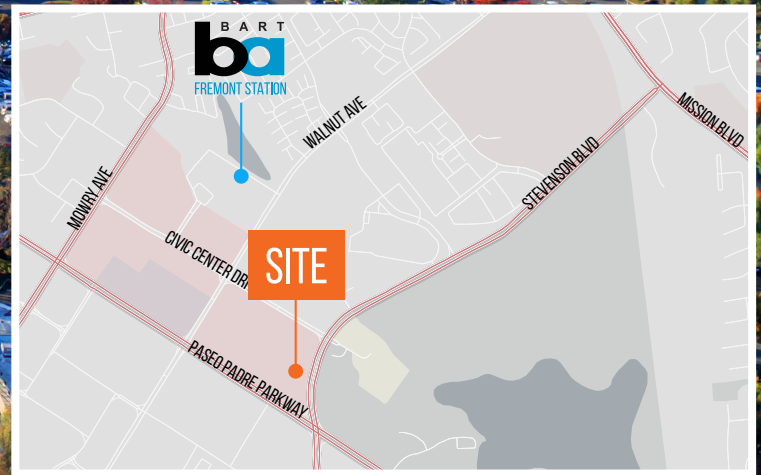

AMENITIES AERIAL