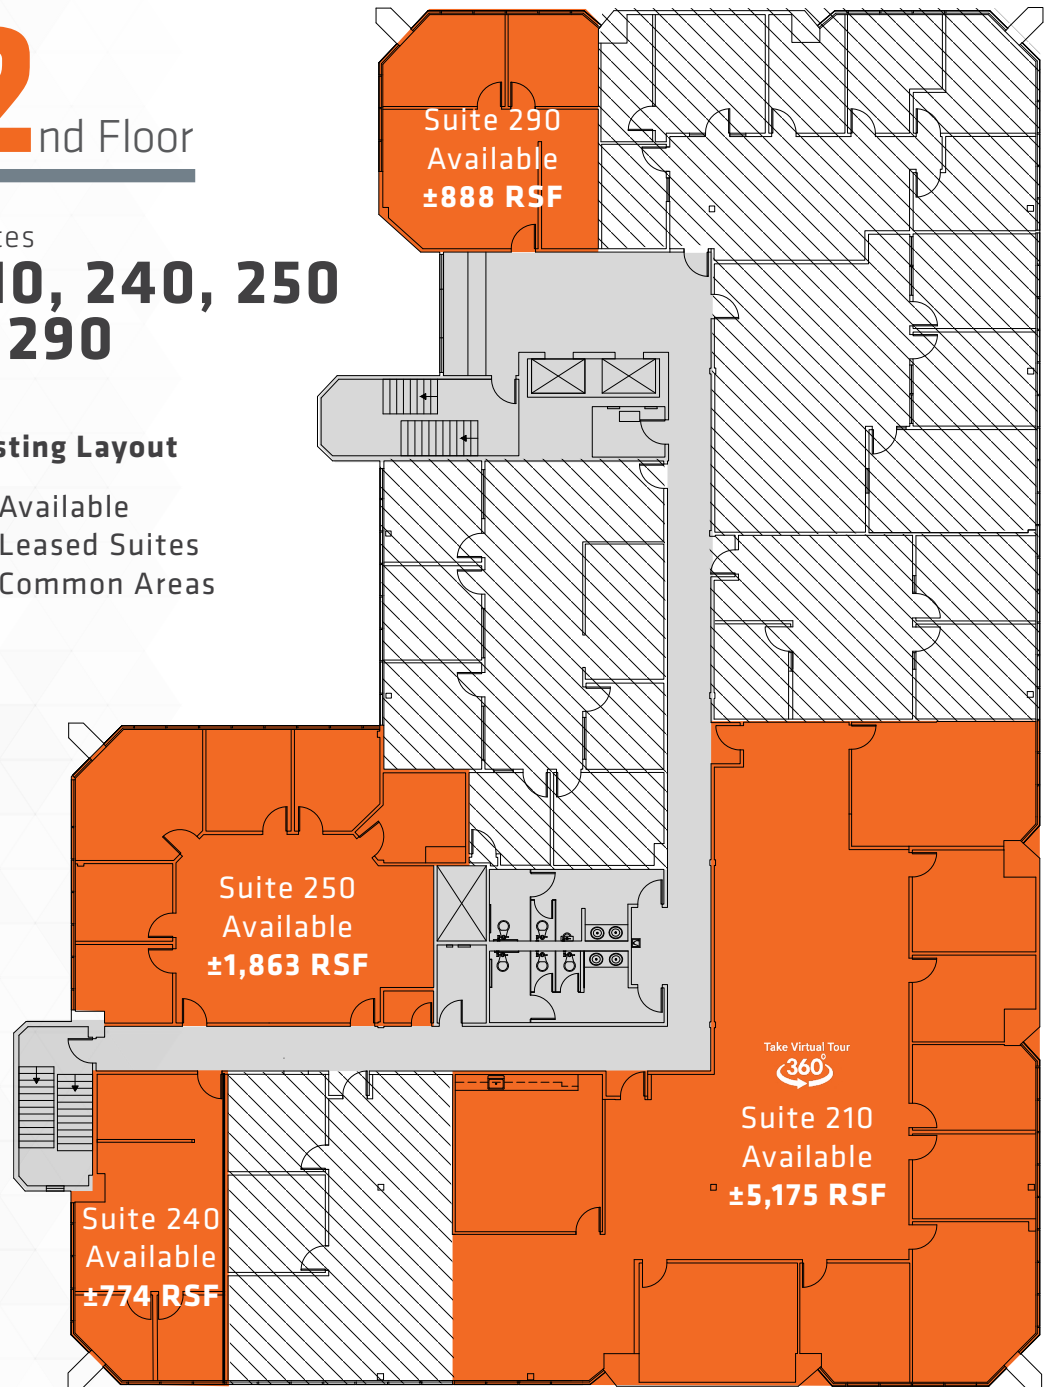

CURRENT AVAILABILITIES			
Premises	Rentable SF	Lease Rate	Available Date
Suite 130	±2,236 RSF	\$2.75/SF/Month Full Service	Now
Suite 160	±2,261 RSF	\$2.75/SF/Month Full Service	Now
Suite 210	±5,175 RSF	\$2.75/SF/Month Full Service	Now
Suite 240	±774 RSF	\$2.75/SF/Month Full Service	Now
Suite 250	±1,863 RSF	\$2.75/SF/Month Full Service	Now
Suite 290	±888 RSF	\$2.75/SF/Month Full Service	Now
Suite 300	±3,699 SF	\$2.75/SF/Month Full Service	Now
Suite 330	±3,048 RSF	\$2.75/SF/Month Full Service	Now

1st Floor

Suite 130 & 160

Existing Layout

- Available
- Leased Suites
- Common Areas

2nd Floor

Suites
**210, 240, 250
& 290**

Existing Layout

- Available
- Leased Suites
- Common Areas

Suite 290
Available
±888 RSF

Suite 250
Available
±1,863 RSF

Take Virtual Tour
360
Suite 210
Available
±5,175 RSF

Suite 240
Available
±774 RSF

MIKE SPIRO

510.300.0212 | mike.spiro@nmrk.com

2nd Floor

Suites
**210, 225, 230,
240, 250
& 290**

Hypothetical Layout

- Available
- Leased Suites
- Common Areas

MIKE SPIRO

510.300.0212 | mike.spiro@nmrk.com

3rd Floor

Suite 300 & 330

Existing Layout

- Available
- Leased Suites
- Common Areas