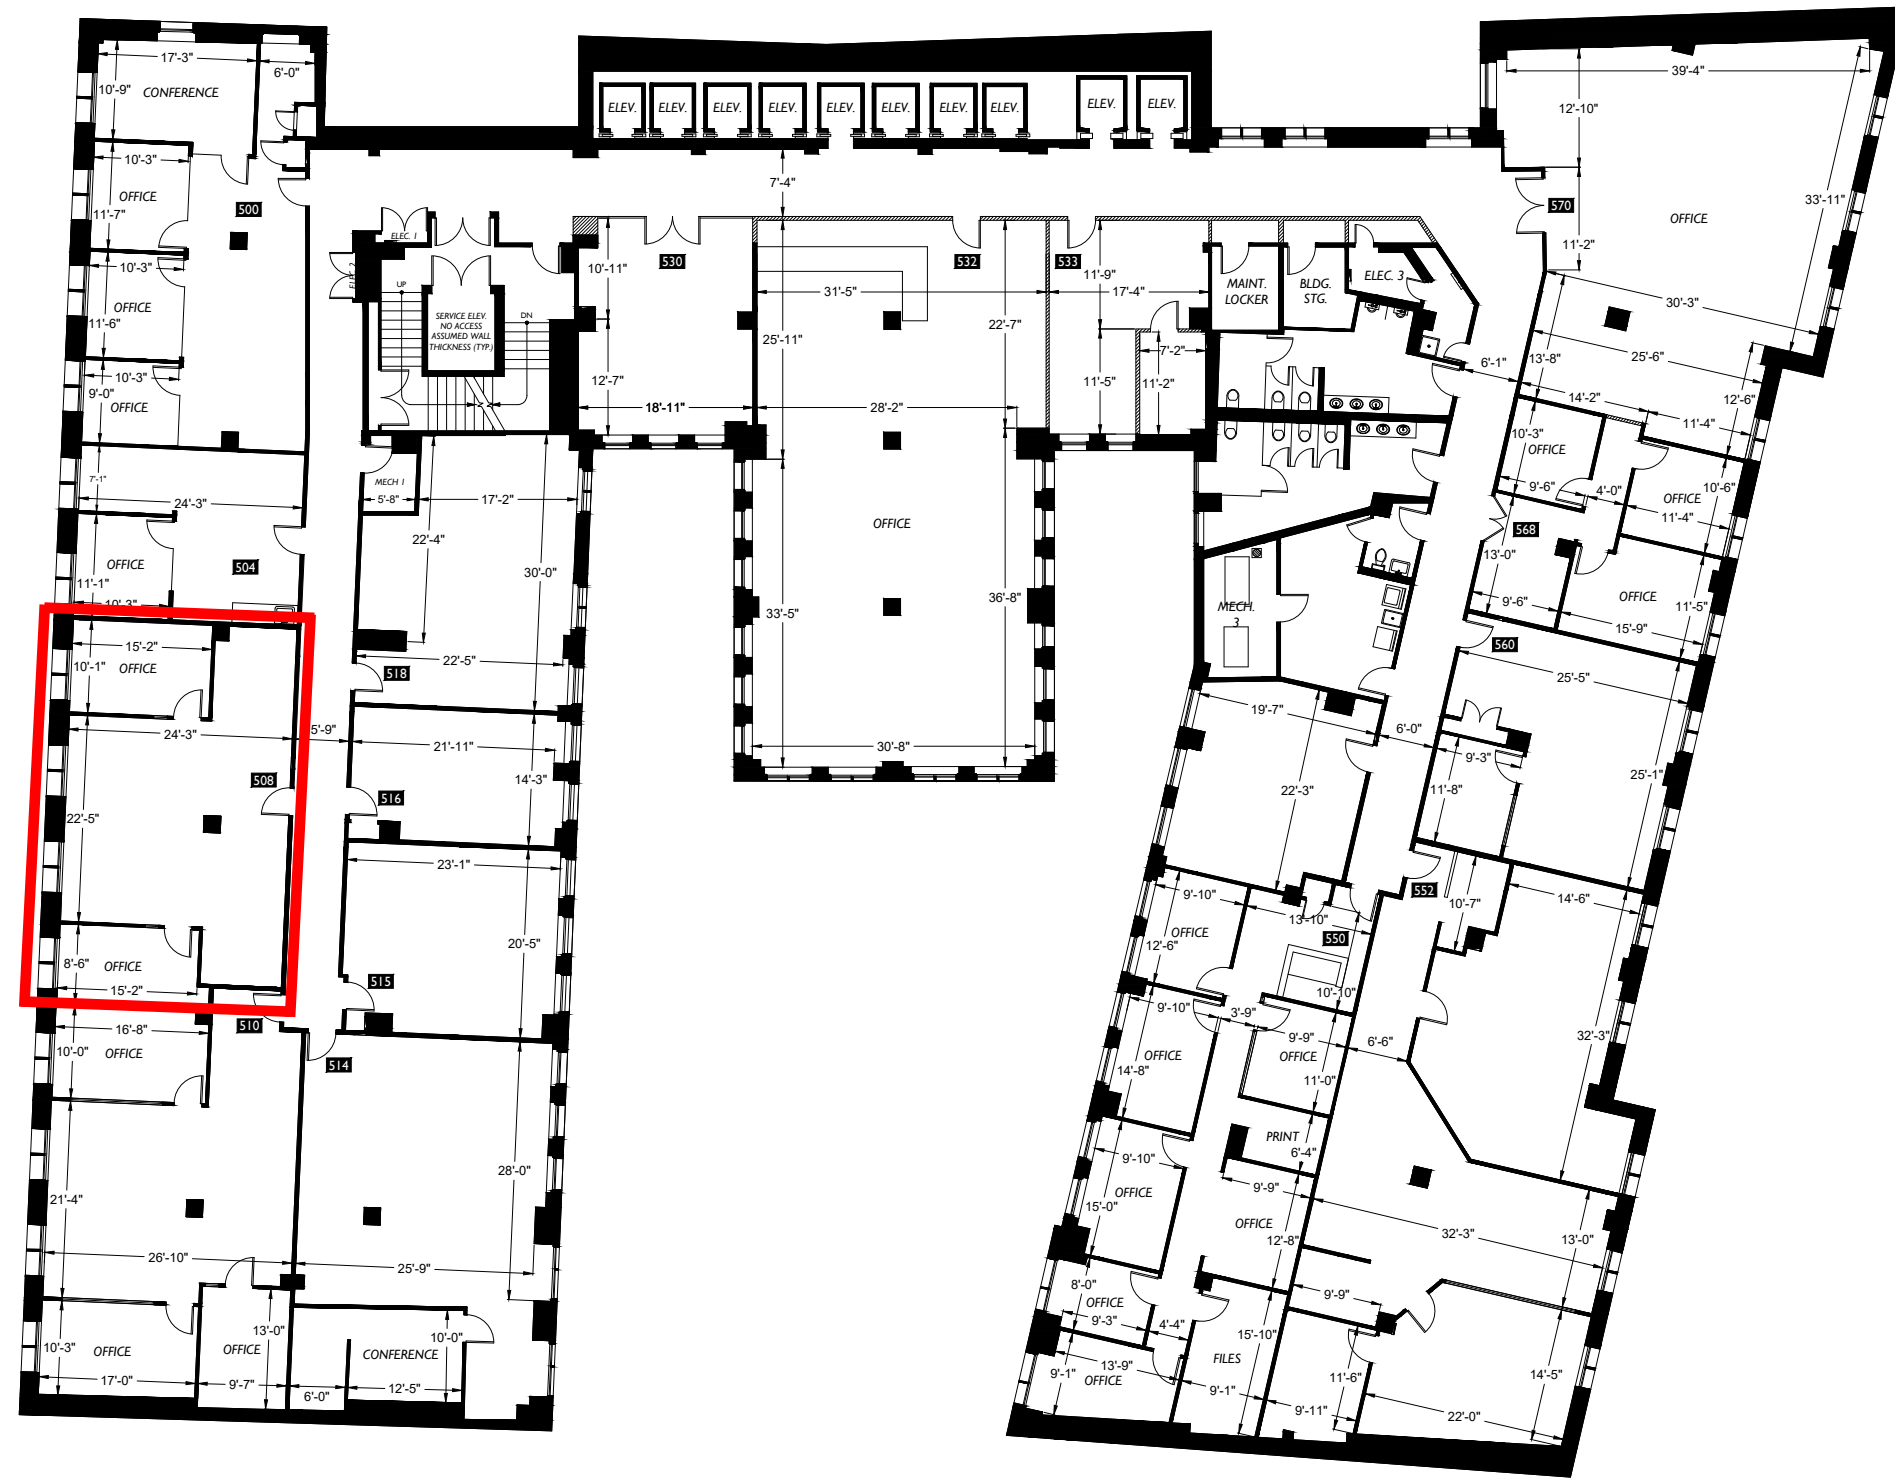

Adjacent Building

Adjacent Building

Greenwich Street

Broadway

Braun Management, Inc.
 160 Broadway, First Floor
 New York, NY 10038

Office Building
 11 Broadway
 New York, NY 10004

Subject

Floor Plan
5
Floor

Scale

2DFLOORPLANS.COM
 206-328-7410
2-D
 AS-BUILT
 FLOOR PLANS
 371 NE Gilman Blvd., Ste. 140
 Issaquah, WA 98027
 Measured: August 2017
 Project: C25-289