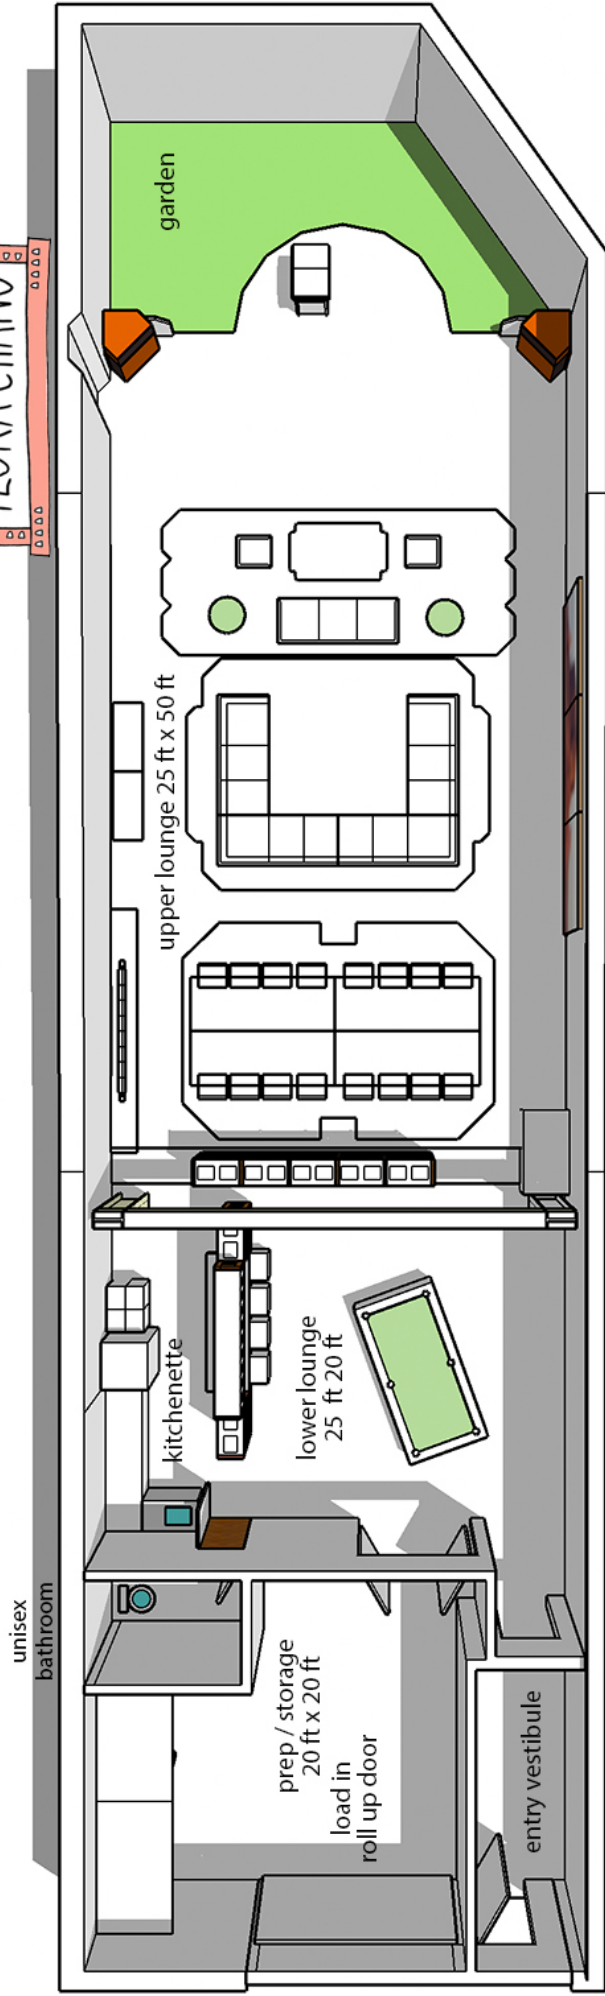

FLORA CHANG

unisex
bathroom

upper lounge 25 ft x 50 ft

kitchenette

lower lounge
25 ft 20 ft

prep / storage
20 ft x 20 ft
load in
roll up door

entry vestibule

607 East Fourth Street