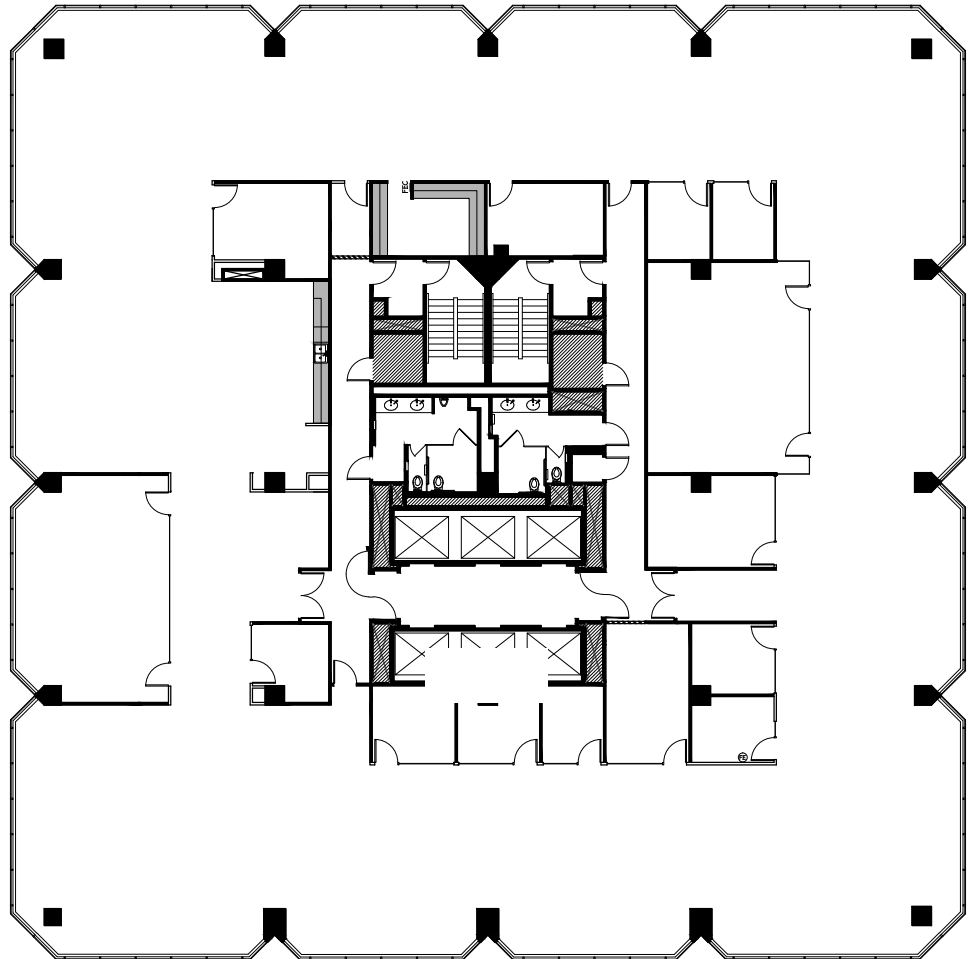

# SUITE 600

15,563 RSF

## Newly Constructed Spec Suite

- Available now
- 2 Conference rooms
- 9 Private office/ small rooms
- 3 Huddle rooms
- Open kitchen
- New floor common areas and restrooms

150SPEAR

Spear Street