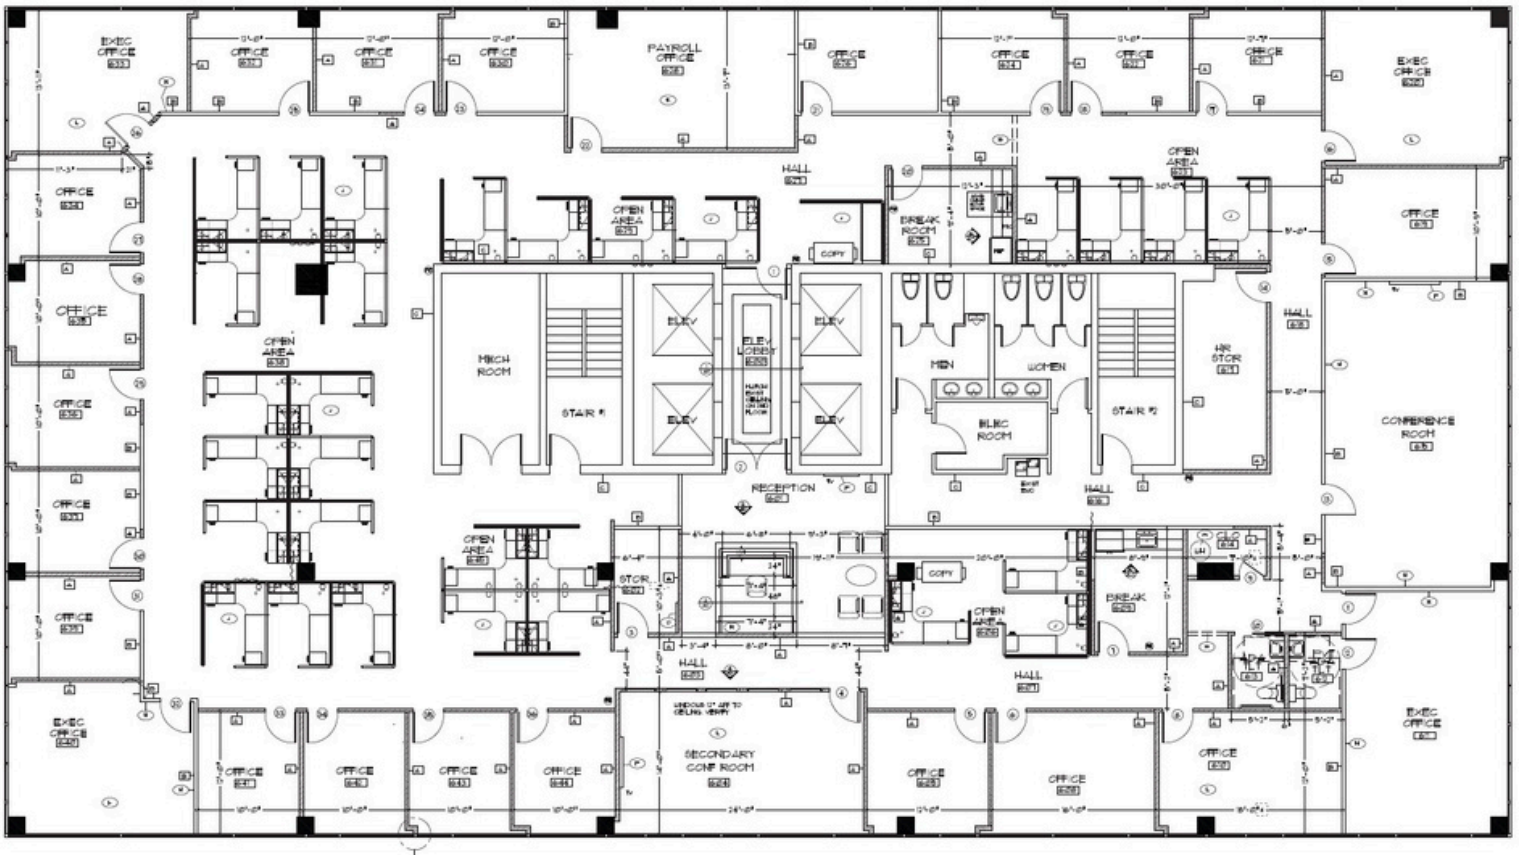

Tower 1555

1555 Palm Beach Lakes Blvd
West Palm Beach, FL 33401

Suite 600 | 11,800 SF

For more information please contact:

Kevin Probel
Senior Managing Director
kevin.probel@jll.com
+1 561 676 2131

Kevin McCarthy
Senior Managing Director
kevin.mccarthy@jll.com
+1 561 292 2668