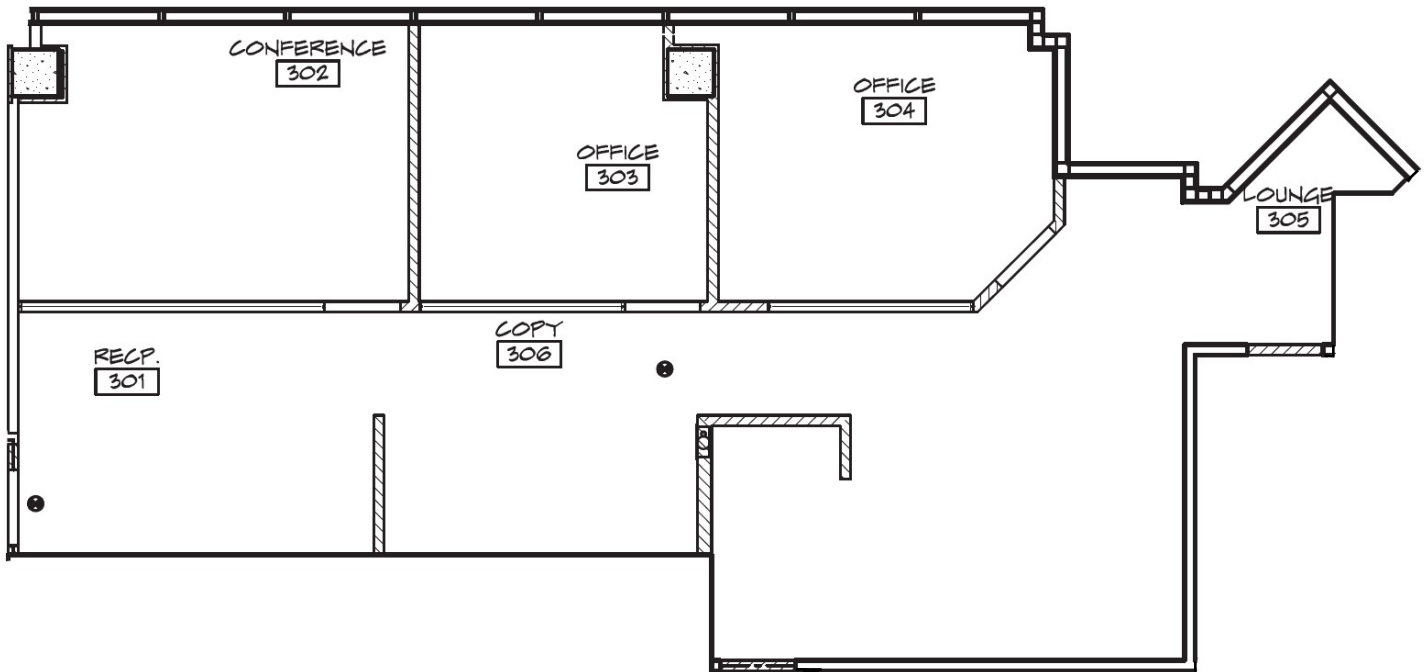

NORTHBRIDGE

CENTRE

515 NORTH FLAGLER DRIVE | WEST PALM BEACH, FL 33401

Suite 301 | 1,372 SF

For More Information

Kevin Probel
Senior Managing Director
+1 561 676 2131
kevin.probel@jll.com

Kevin McCarthy
Senior Managing Director
+1 561 292 2668
kevin.mccarthy@jll.com