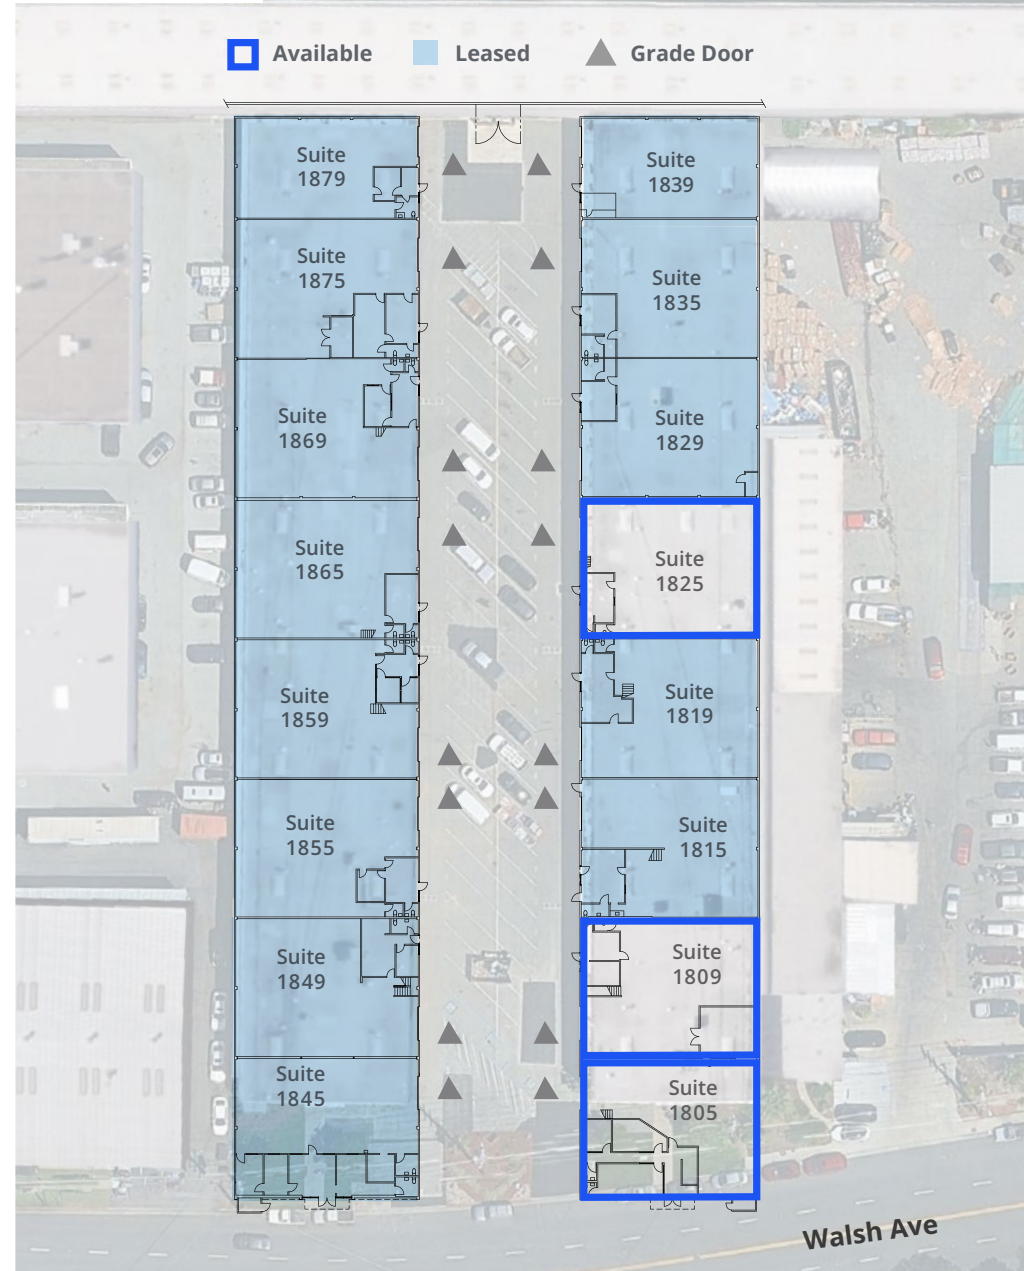

1825 Walsh Ave

3,383 SF Available

- ± 800 SF Office
- New Market Ready Interiors
- 1 Restroom
- HVAC Office
- Insulated Warehouse
- 1 Roll Up Door
- 16' Clear Height
- 3 Parking Stalls

1809 Walsh Ave

3,373 SF Available

- ±1,062 SF Office
- New Market Ready Interiors Underway
- 2 Restrooms
- HVAC Office
- 1 Roll Up Door
- 3 Parking Stalls

Can Combine with 1805 Walsh for a total of 6,801 SF

1805 Walsh Ave

3,428 SF Available

- ±331 SF Office
- New Market Ready Interiors Underway
- 2 Restrooms
- HVAC Office
- 1 Roll Up Door
- 3 Parking Stalls

Can Combine with 1809 Walsh for a total of 6,801 SF

Property Overview

Property Address	1805-1879 Walsh Ave
# of Buildings	2
Rentable Area	52,272 SF
Land Area	2.01 Acres
Units	16 Units
Zoning	Low-Intensity Office / R&D (LO-RD) Industrial and Manufacturing Uses Permitted
Parcel #'s	224-57-006; 224-57-007
Shell Construction	Concrete Tilt
Clear Height	16'
Loading Access	16 Drive-In Doors
Exterior Parking	54 Stalls

SITE PLAN

Floorplans not exact or to scale