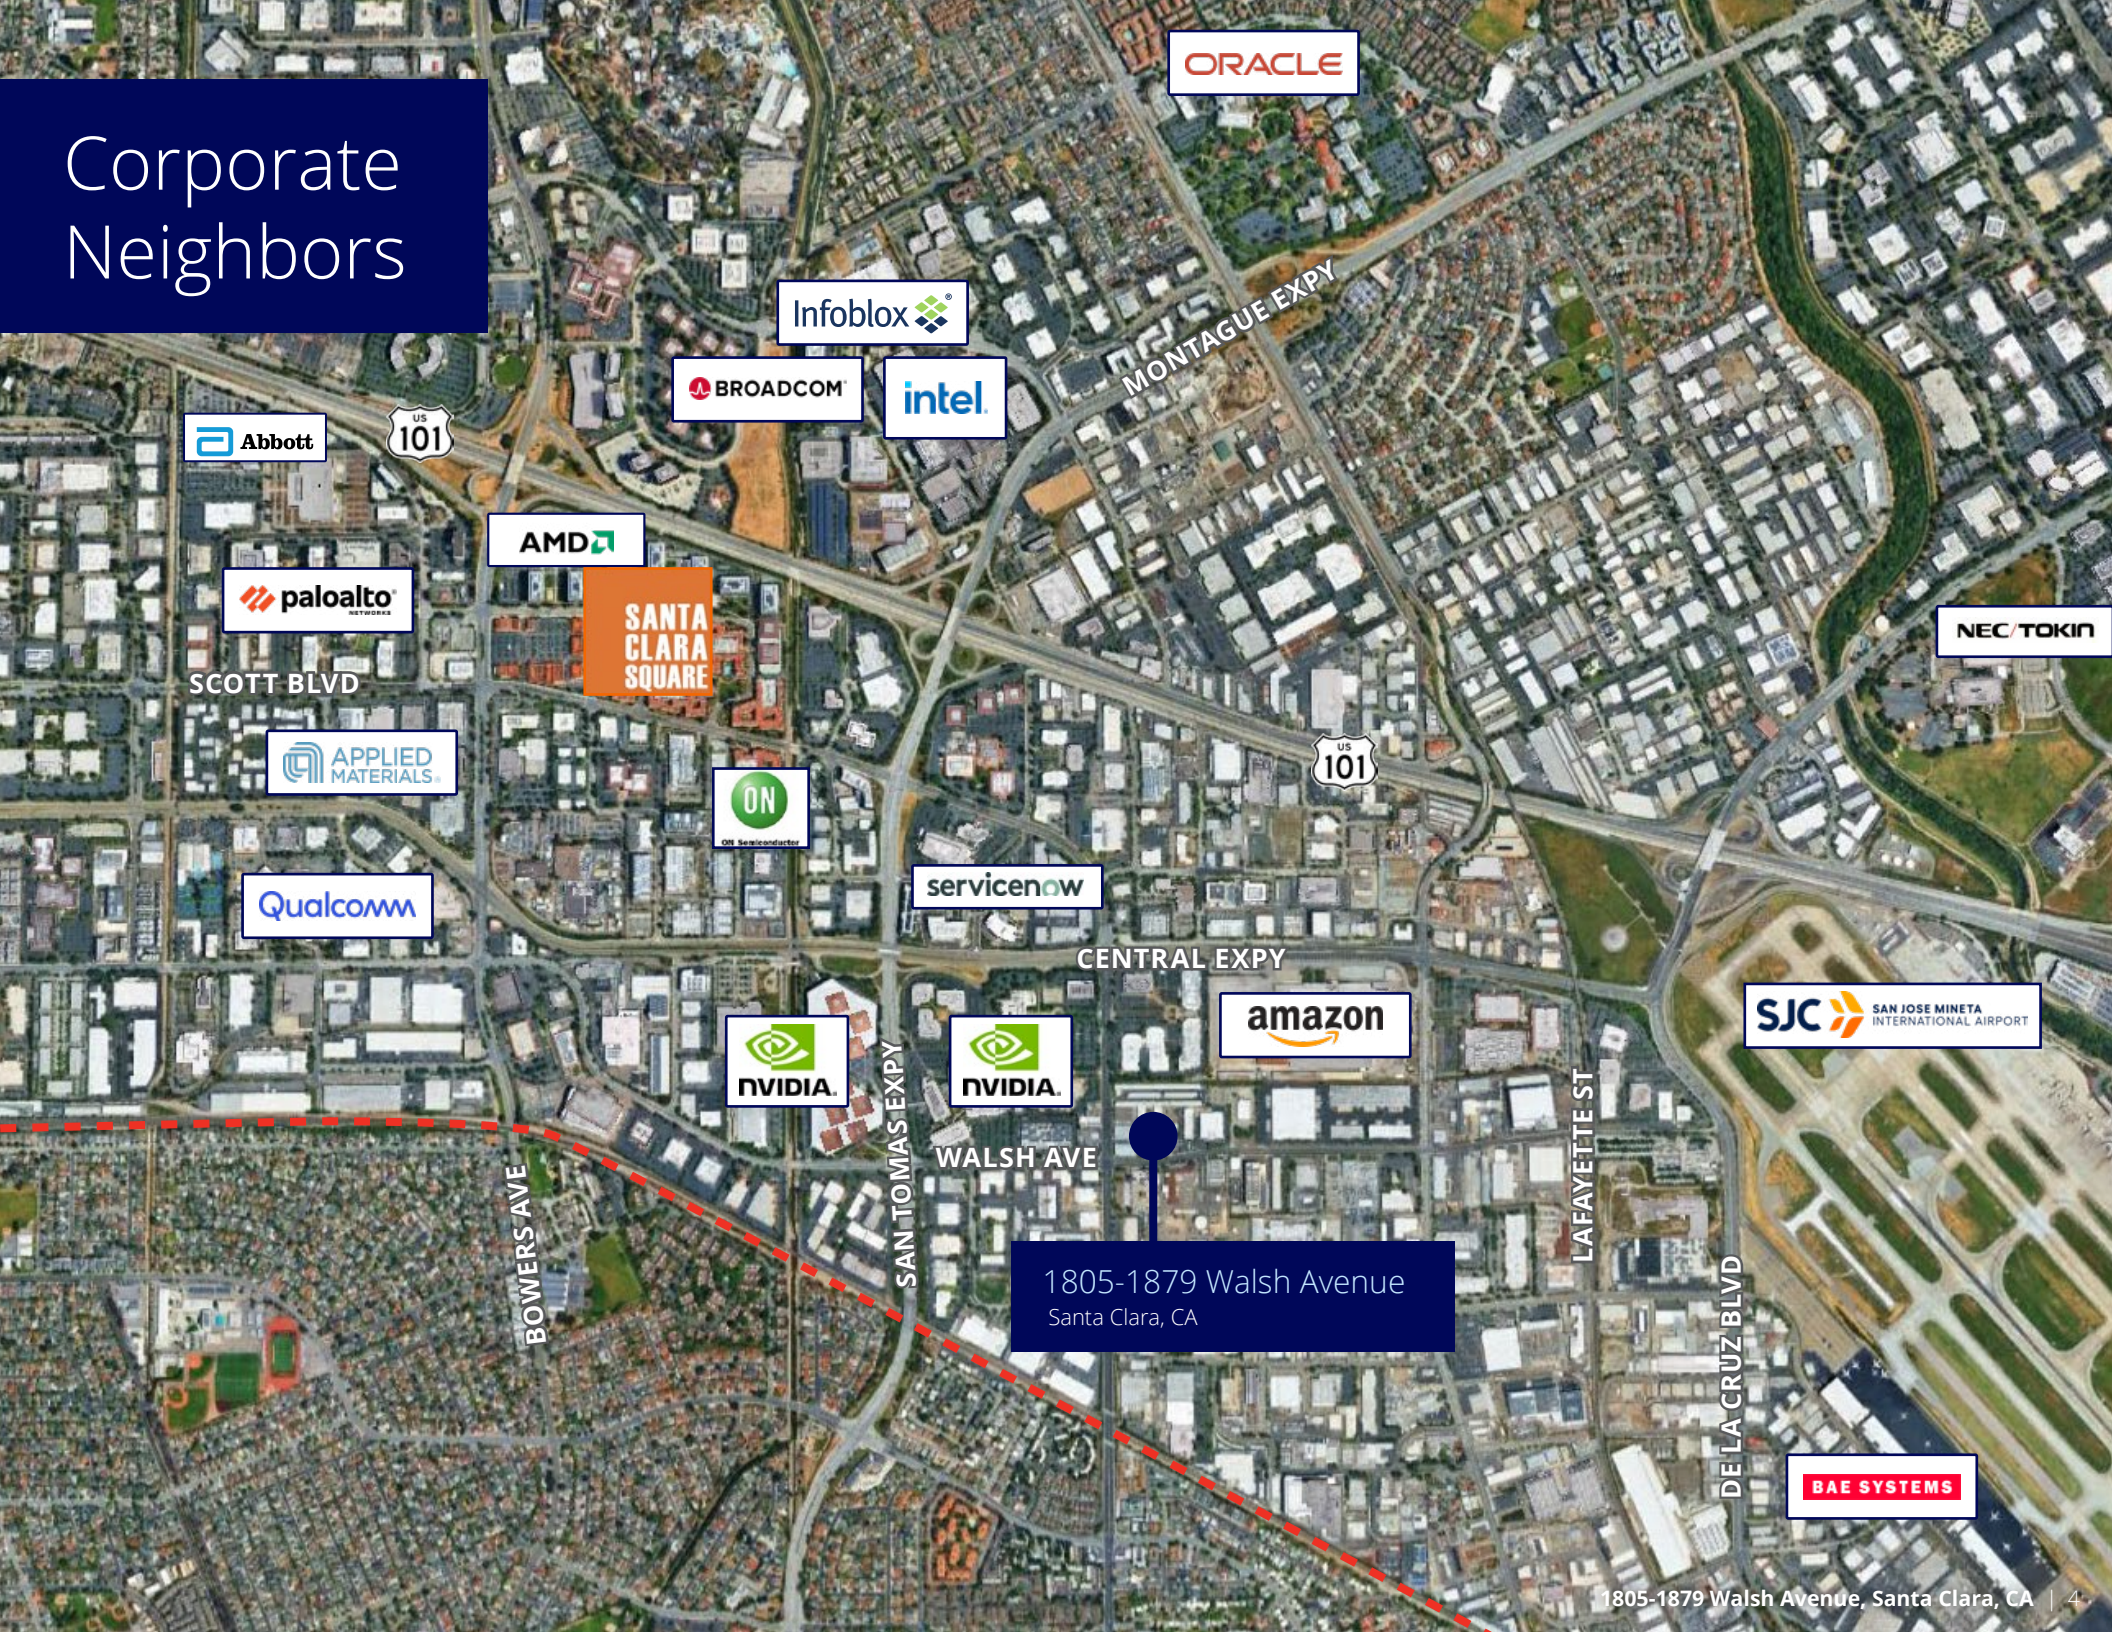

Corporate Neighbors

ORACLE

Infoblox

BROADCOM

intel

Abbott

US 101

AMD

paloalto NETWORKS

SANTA CLARA SQUARE

SCOTT BLVD

APPLIED MATERIALS

ON
ON Semiconductor

US 101

NEC/TOKIN

Qualcomm

servicenow

CENTRAL EXPY

amazon

SJC SAN JOSE MINETA INTERNATIONAL AIRPORT

nvidia

nvidia

WALSH AVE

1805-1879 Walsh Avenue
Santa Clara, CA

BOWERS AVE

SAN TOMAS EXPY

LAFAYETTE ST

DE LA CRUZ BLVD

BAE SYSTEMS