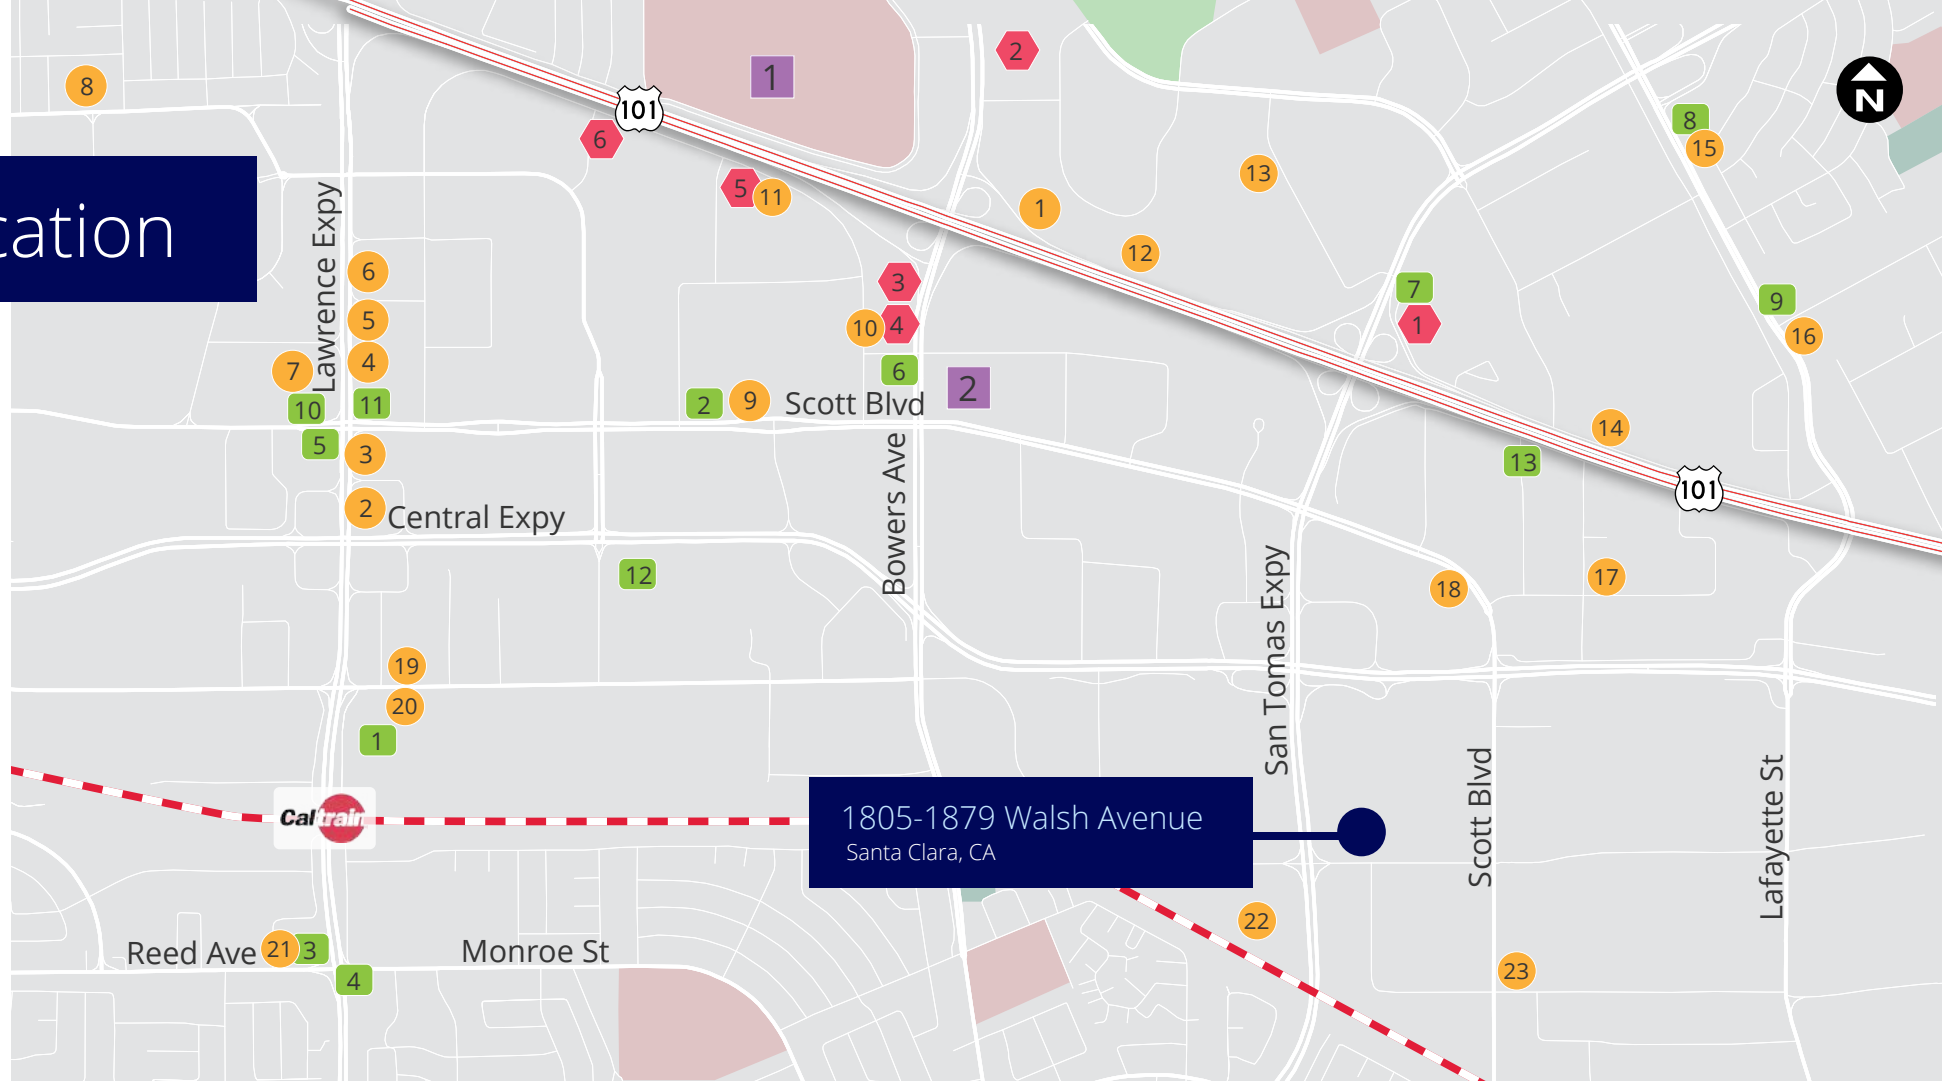

US 101

NEC/TOKIN

Qualcomm

servicenow

CENTRAL EXPY

amazon

SJC SAN JOSE MINETA INTERNATIONAL AIRPORT

nvidia

nvidia

WALSH AVE

1805-1879 Walsh Avenue
Santa Clara, CA

BOWERS AVE

SAN TOMAS EXPY

LAFAYETTE ST

DE LA CRUZ BLVD

BAE SYSTEMS

Location

RESTAURANTS

1. Birk's
2. Swathi Tiffins
Sneha
3. iChaat Cafe
4. Pad Thai Cuisine
Falafel Bite
Luv Pho
5. St. John's Bar & Grill
Myzen
Chaats & Currys
Tasty Subs & Pizza
6. Celebrations
Togo's
Merit
Una Mas
7. Panera Bread
8. Taj Cafe
Sushi Blvd
Tia Juana
Clarita's
Obed
Barn Thai
Pho Vy
9. Arcade Cafe
10. Sizzler
11. Prime Restaurant
12. Pedro's
13. Specialty's
14. Pho Van Rest & Deli
15. New Ca Mau
Taqueria Cazadores
16. Vespa

17. Athena Grill & Catering
18. Bamboo Leaf
19. Back a Yard
20. Sweet Tomatoes
21. Vito's Famous Pizza
22. Spreadz
23. Taqueria Vallarta

HOTELS

1. Biltmore Hotel
2. Santa Clara Marriott
3. Embassy Suites
4. TownePlace Suites
5. The Plaza Suites
6. Residence Inn