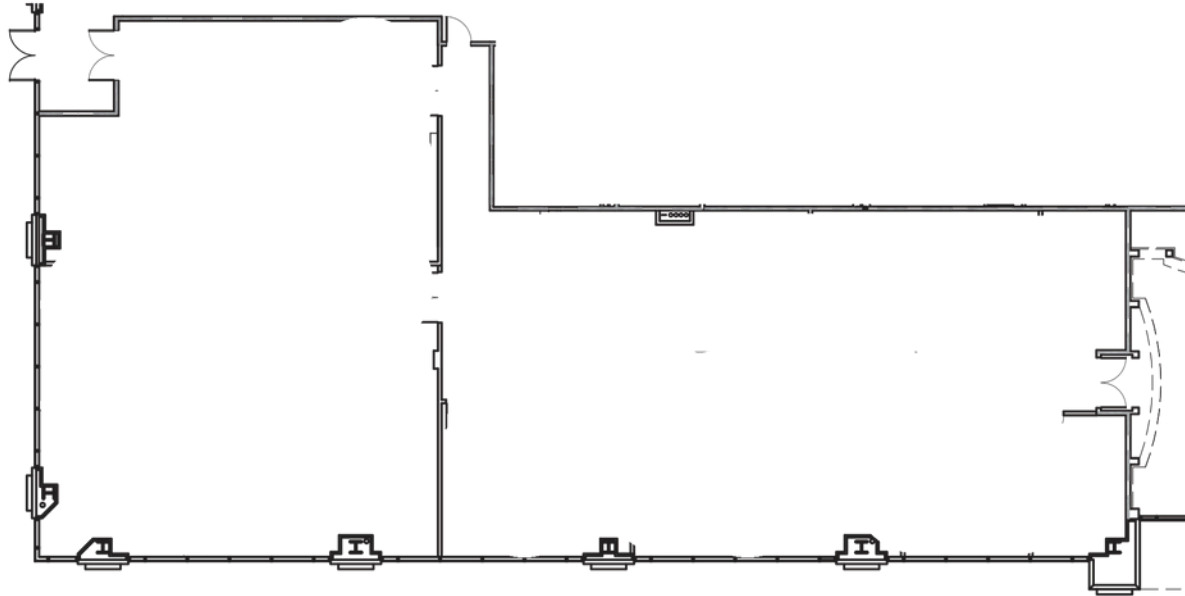

Harborview Plaza

2,787- 7,489 SF

Suite 100

Jim Moler
+1 813 387 1308
jim.moler@am.jll.com

Deana Beer
+1 813 387 1298
deana.beer@am.jll.com

harborviewplazatampa.com

Jones Lang LaSalle Brokerage, Inc. A licensed real estate broker.
All information contained herein is from sources deemed reliable; however, no representation or warranty is made to the accuracy thereof.